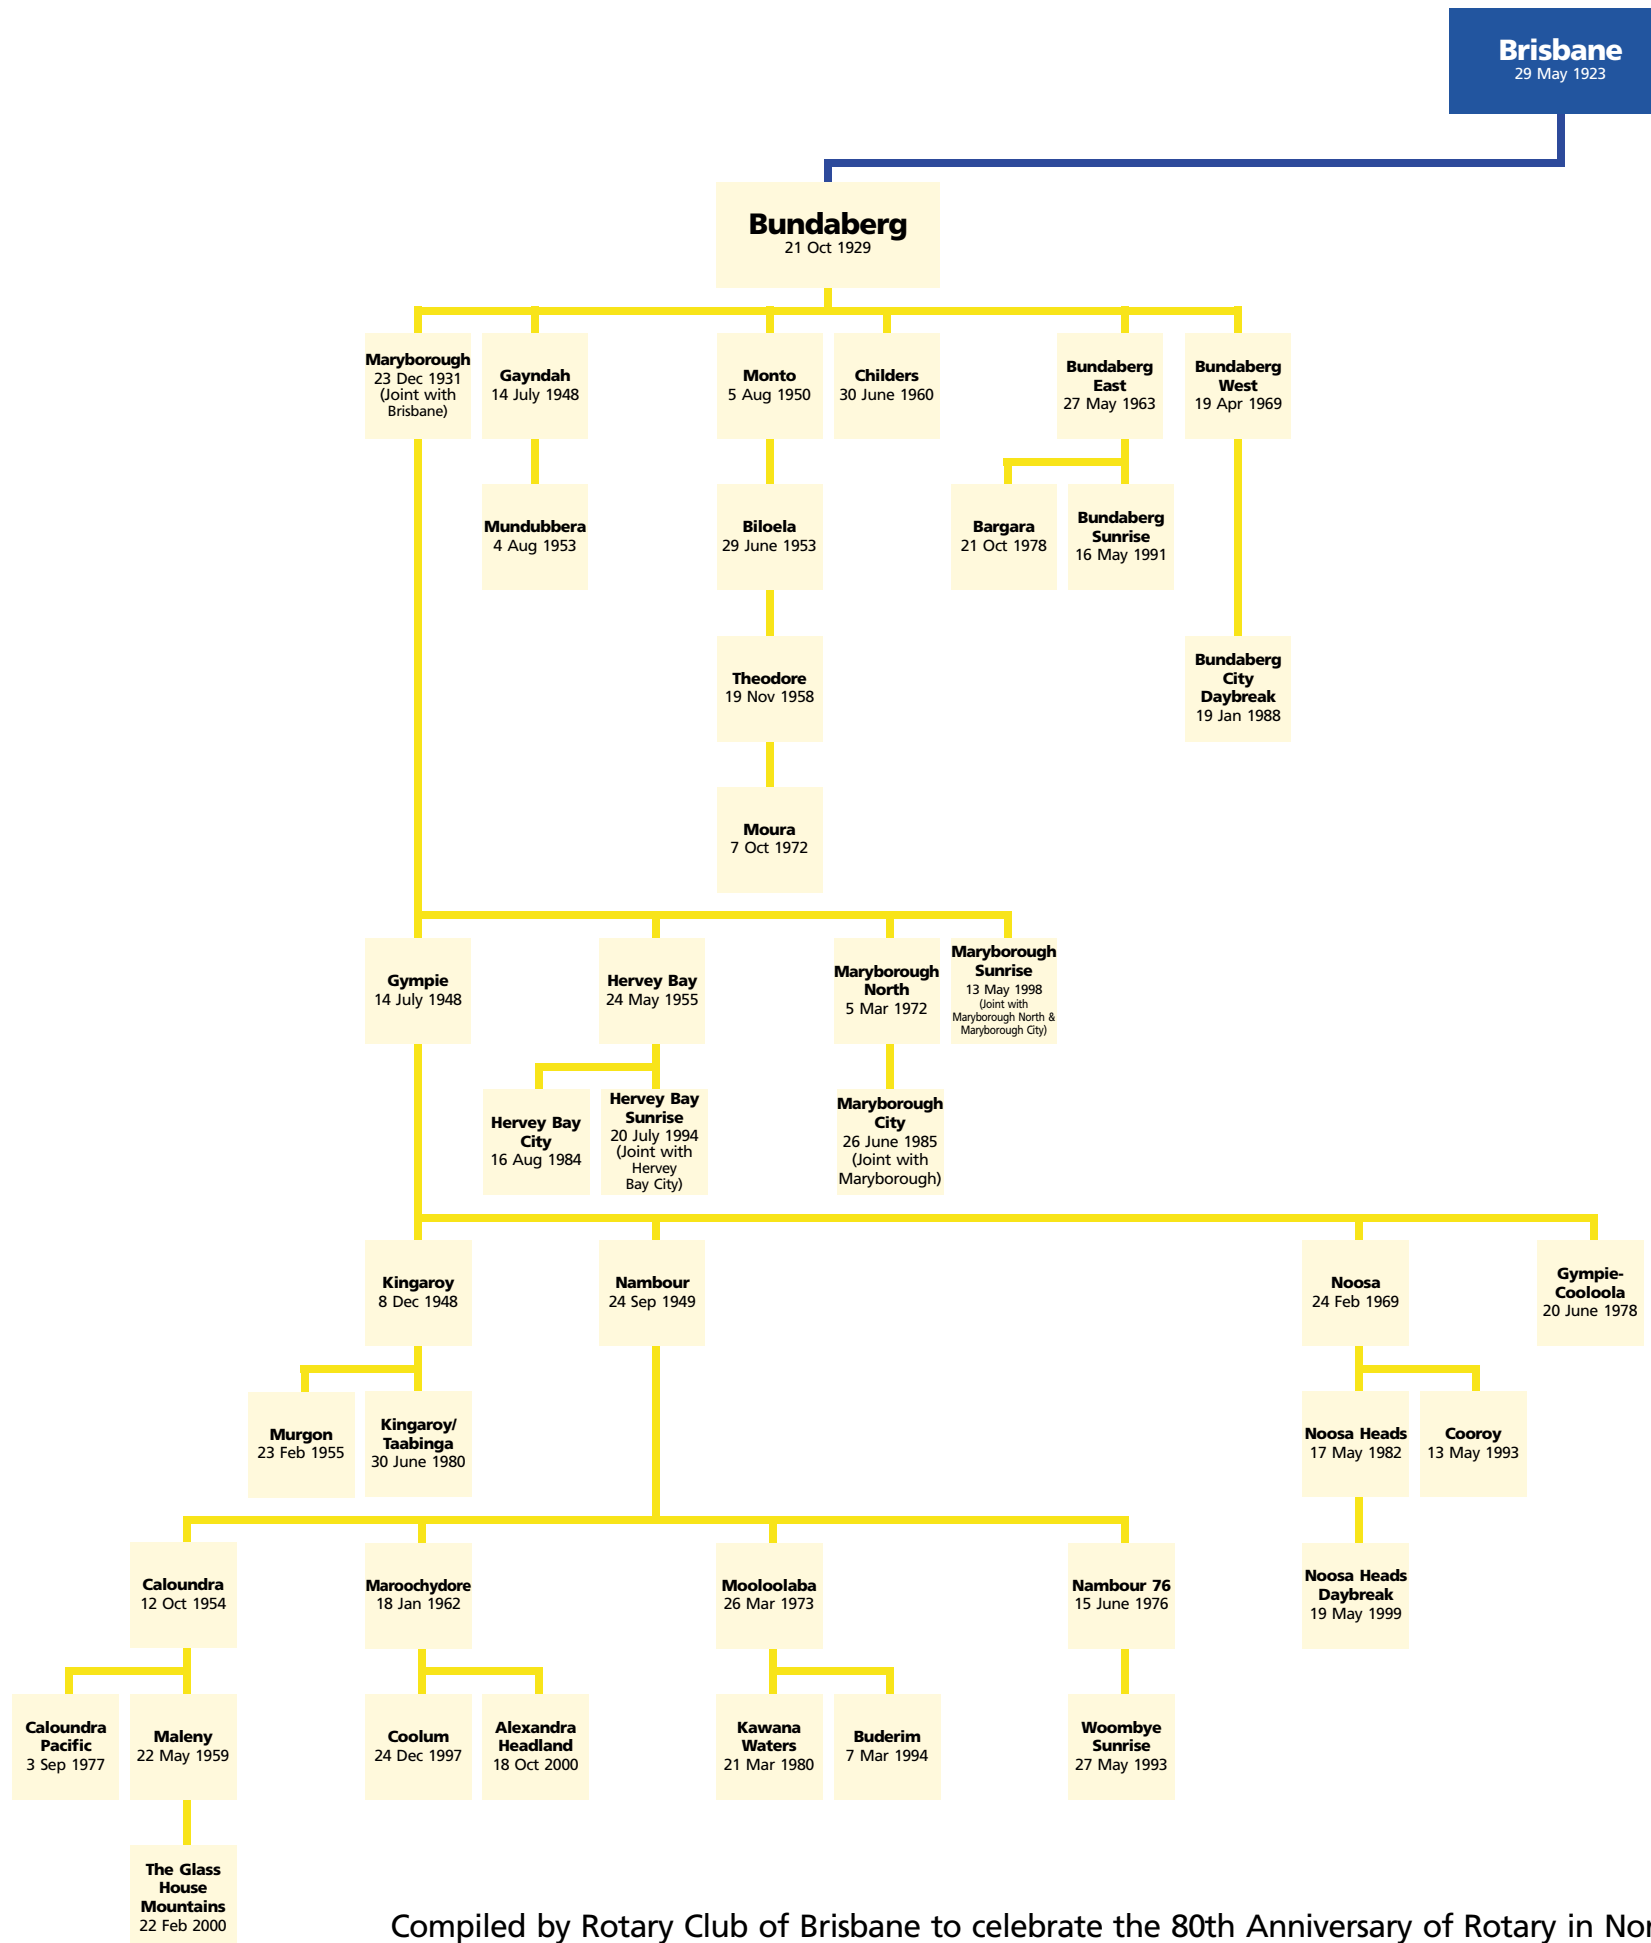

# Rotary Family Tree for North Eastern Australia and the Solomon Islands

Compiled by Rotary Club of Brisbane to celebrate the 80th Anniversary of Rotary in North Eastern Australia and the Solomon Islands – 29 May 2003