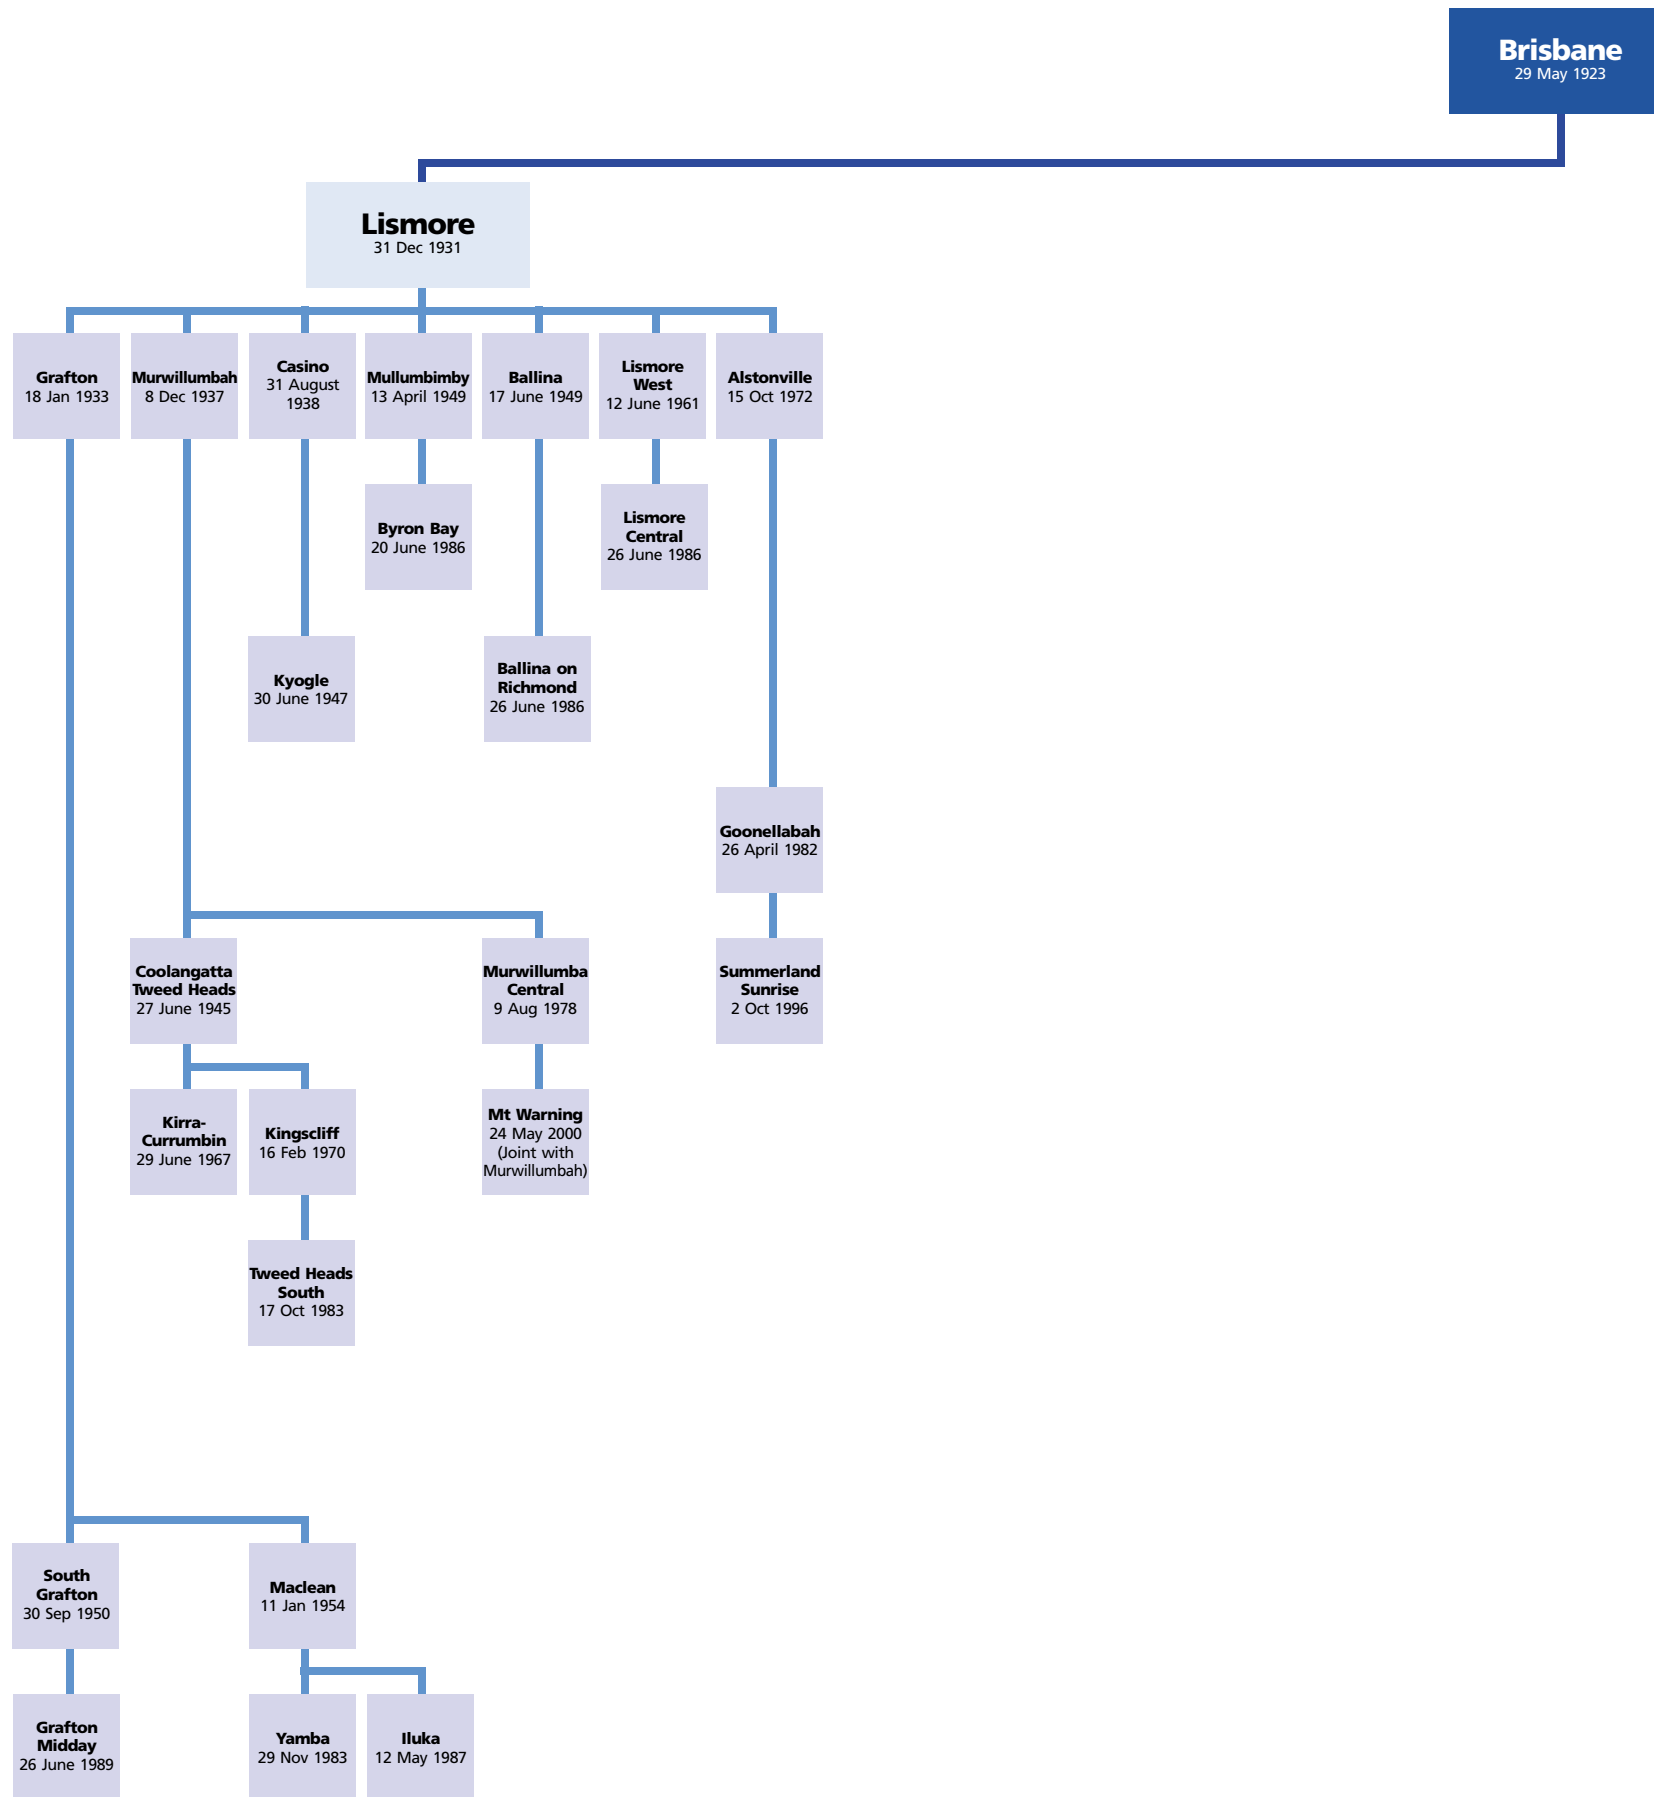

# Rotary Family Tree for North Eastern Australia and the Solomon Islands

Compiled by Rotary Club of Brisbane to celebrate the 80th Anniversary of Rotary in North Eastern Australia and the Solomon Islands – 29 May 2003