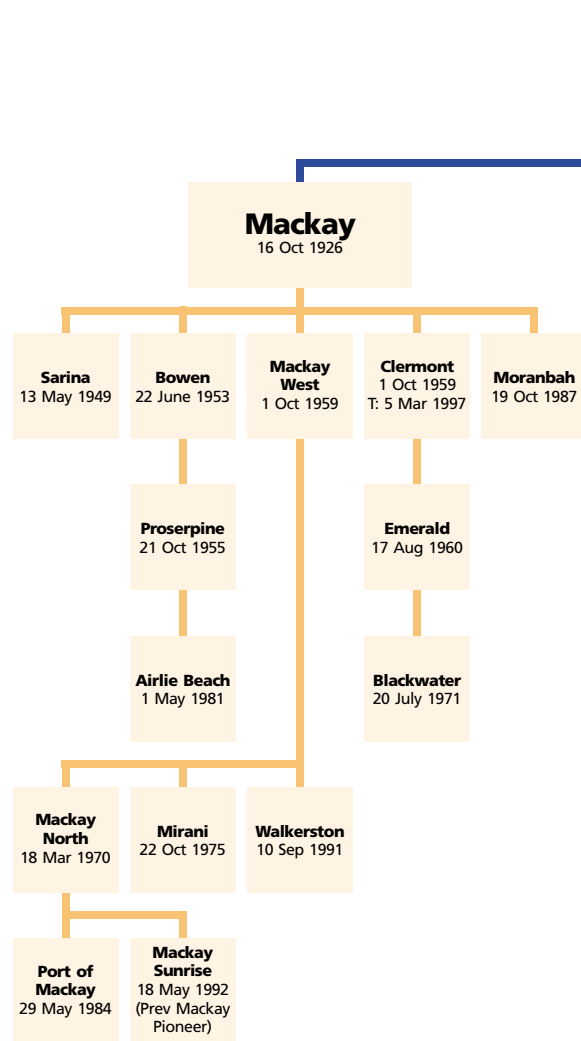

# Rotary Family Tree for North Eastern Australia and the Solomon Islands

Compiled by Rotary Club of Brisbane to celebrate the 80th Anniversary of Rotary in North Eastern Australia and the Solomon Islands – 29 May 2003