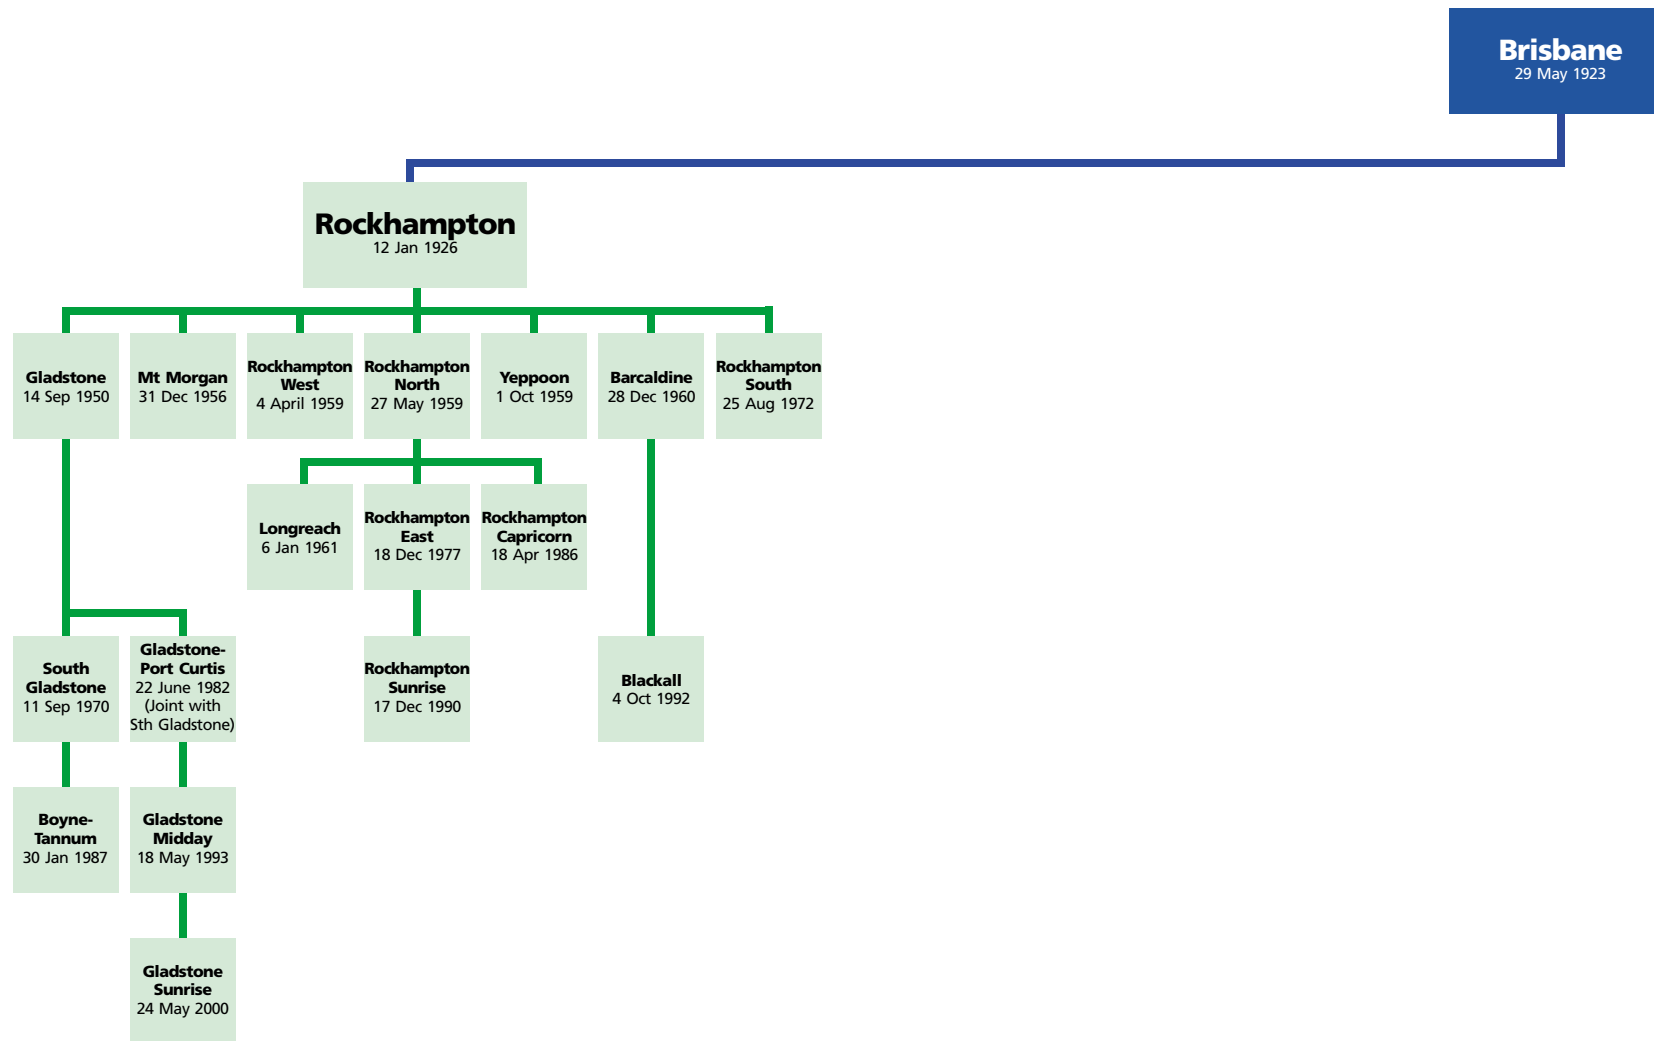

# Rotary Family Tree for North Eastern Australia and the Solomon Islands

Compiled by Rotary Club of Brisbane to celebrate the 80th Anniversary of Rotary in North Eastern Australia and the Solomon Islands – 29 May 2003