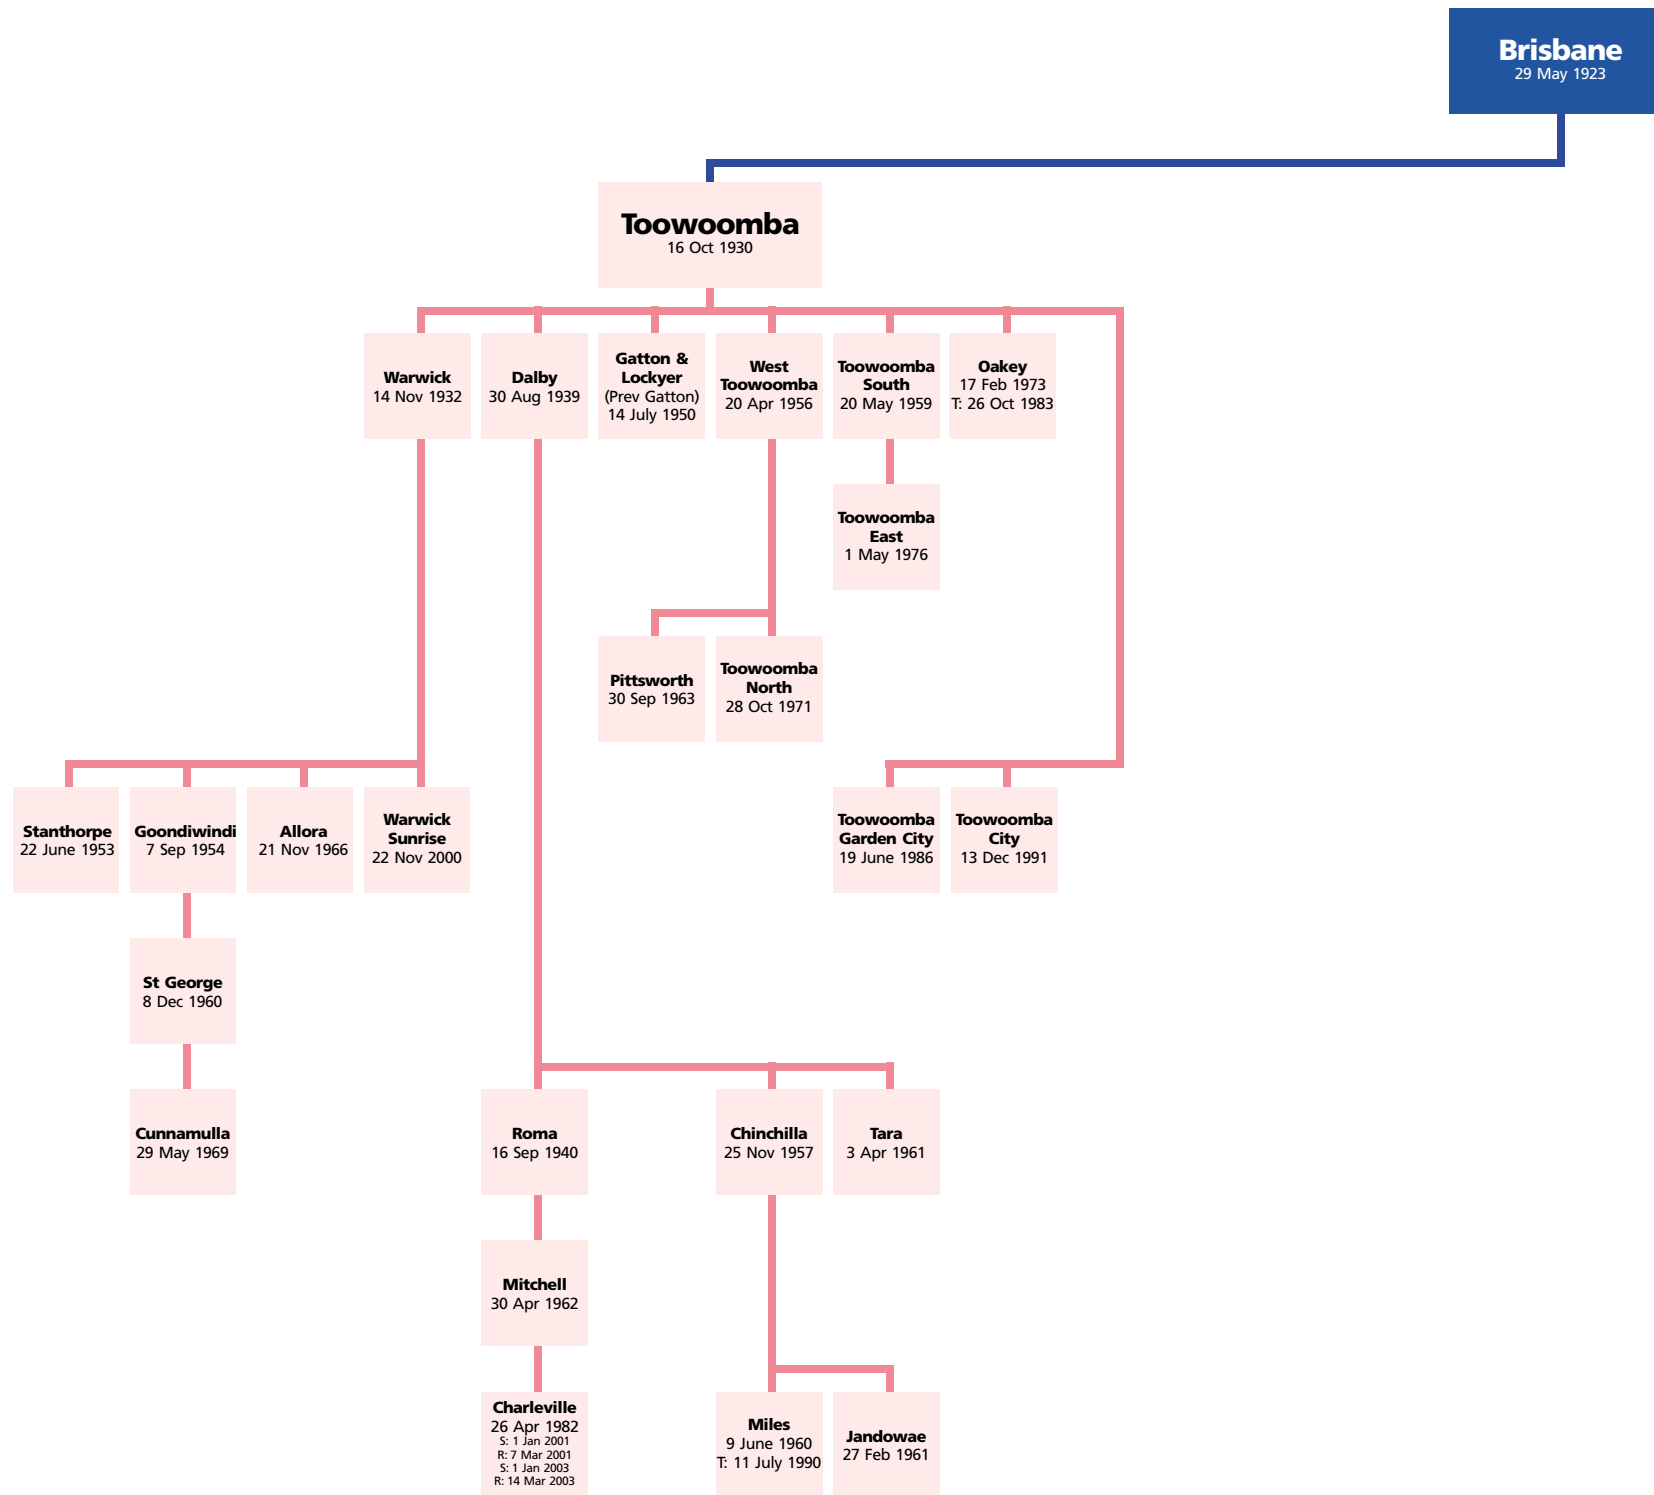

# Rotary Family Tree for North Eastern Australia and the Solomon Islands

Compiled by Rotary Club of Brisbane to celebrate the 80th Anniversary of Rotary in North Eastern Australia and the Solomon Islands – 29 May 2003

© 2003 Rotary Club of Brisbane  
 Compiled by Rotarian Dr Bob Thistlewaite Rotary Club of Brisbane  
 Source: Rotary International South Pacific and Philippines Office