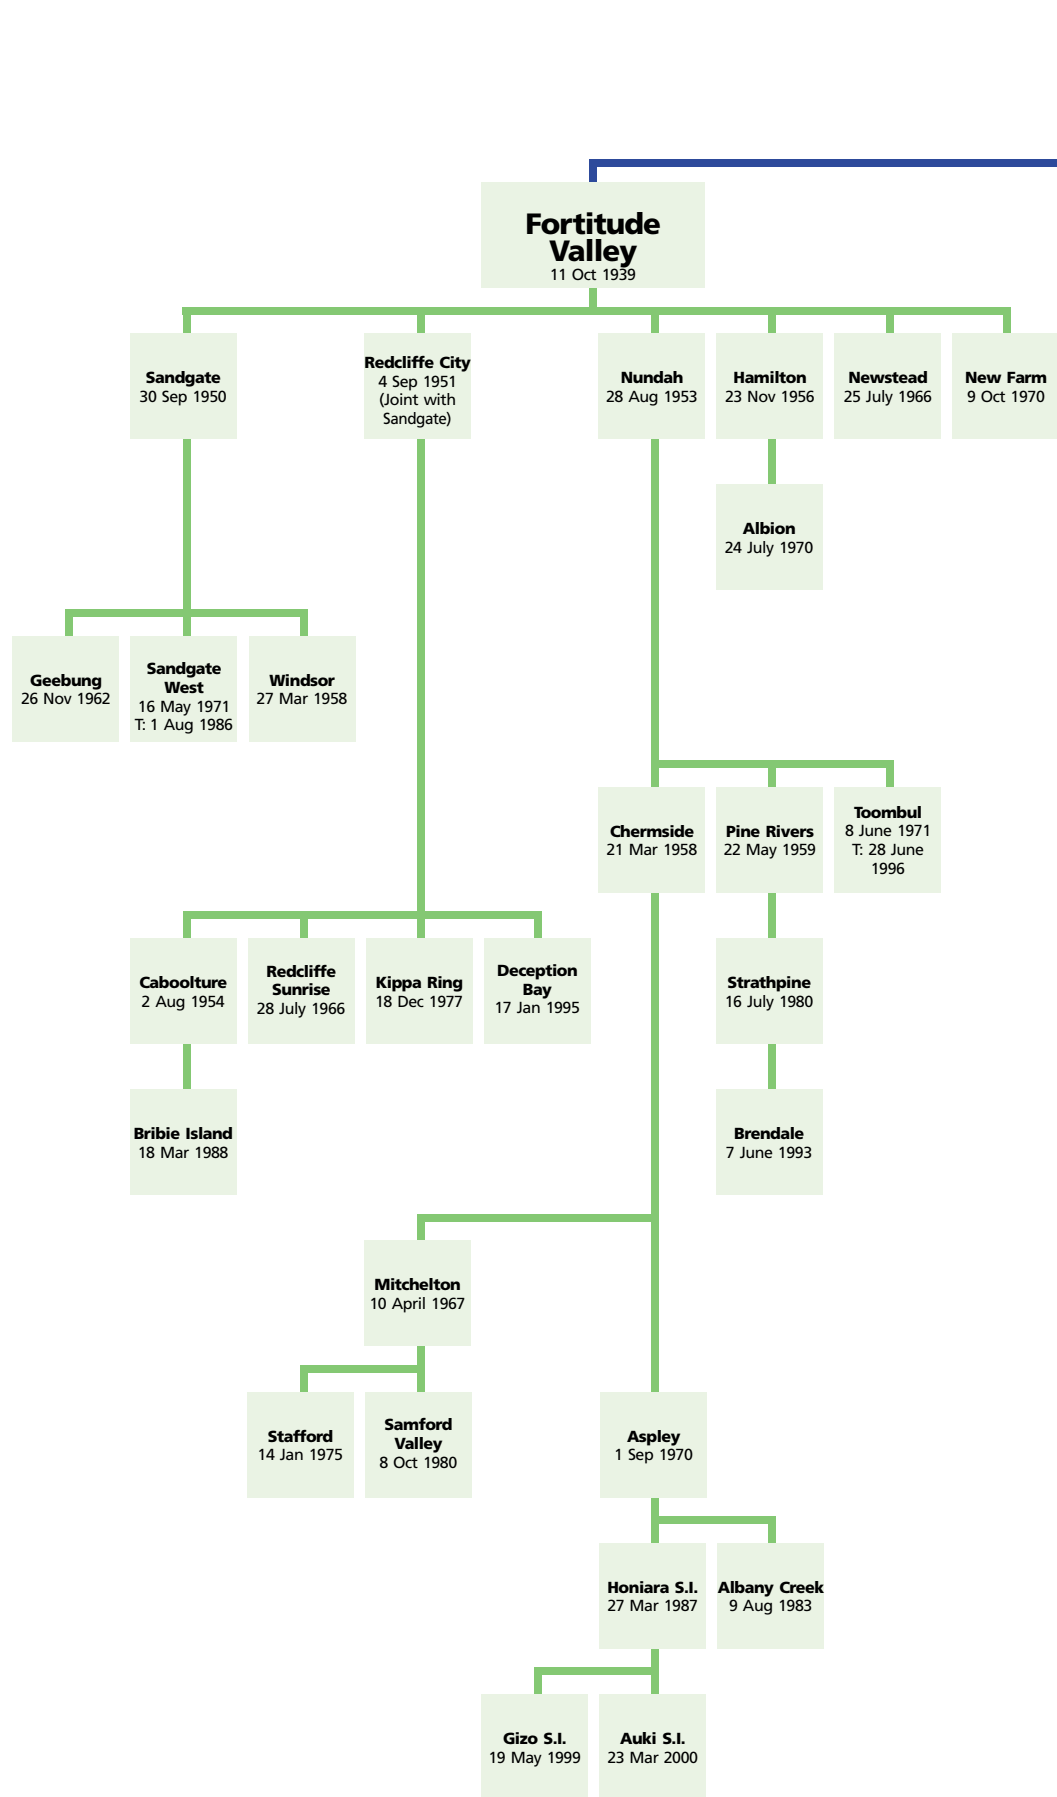

# Rotary Family Tree for North Eastern Australia and the Solomon Islands

Compiled by Rotary Club of Brisbane to celebrate the 80th Anniversary of Rotary in North Eastern Australia and the Solomon Islands – 29 May 2003