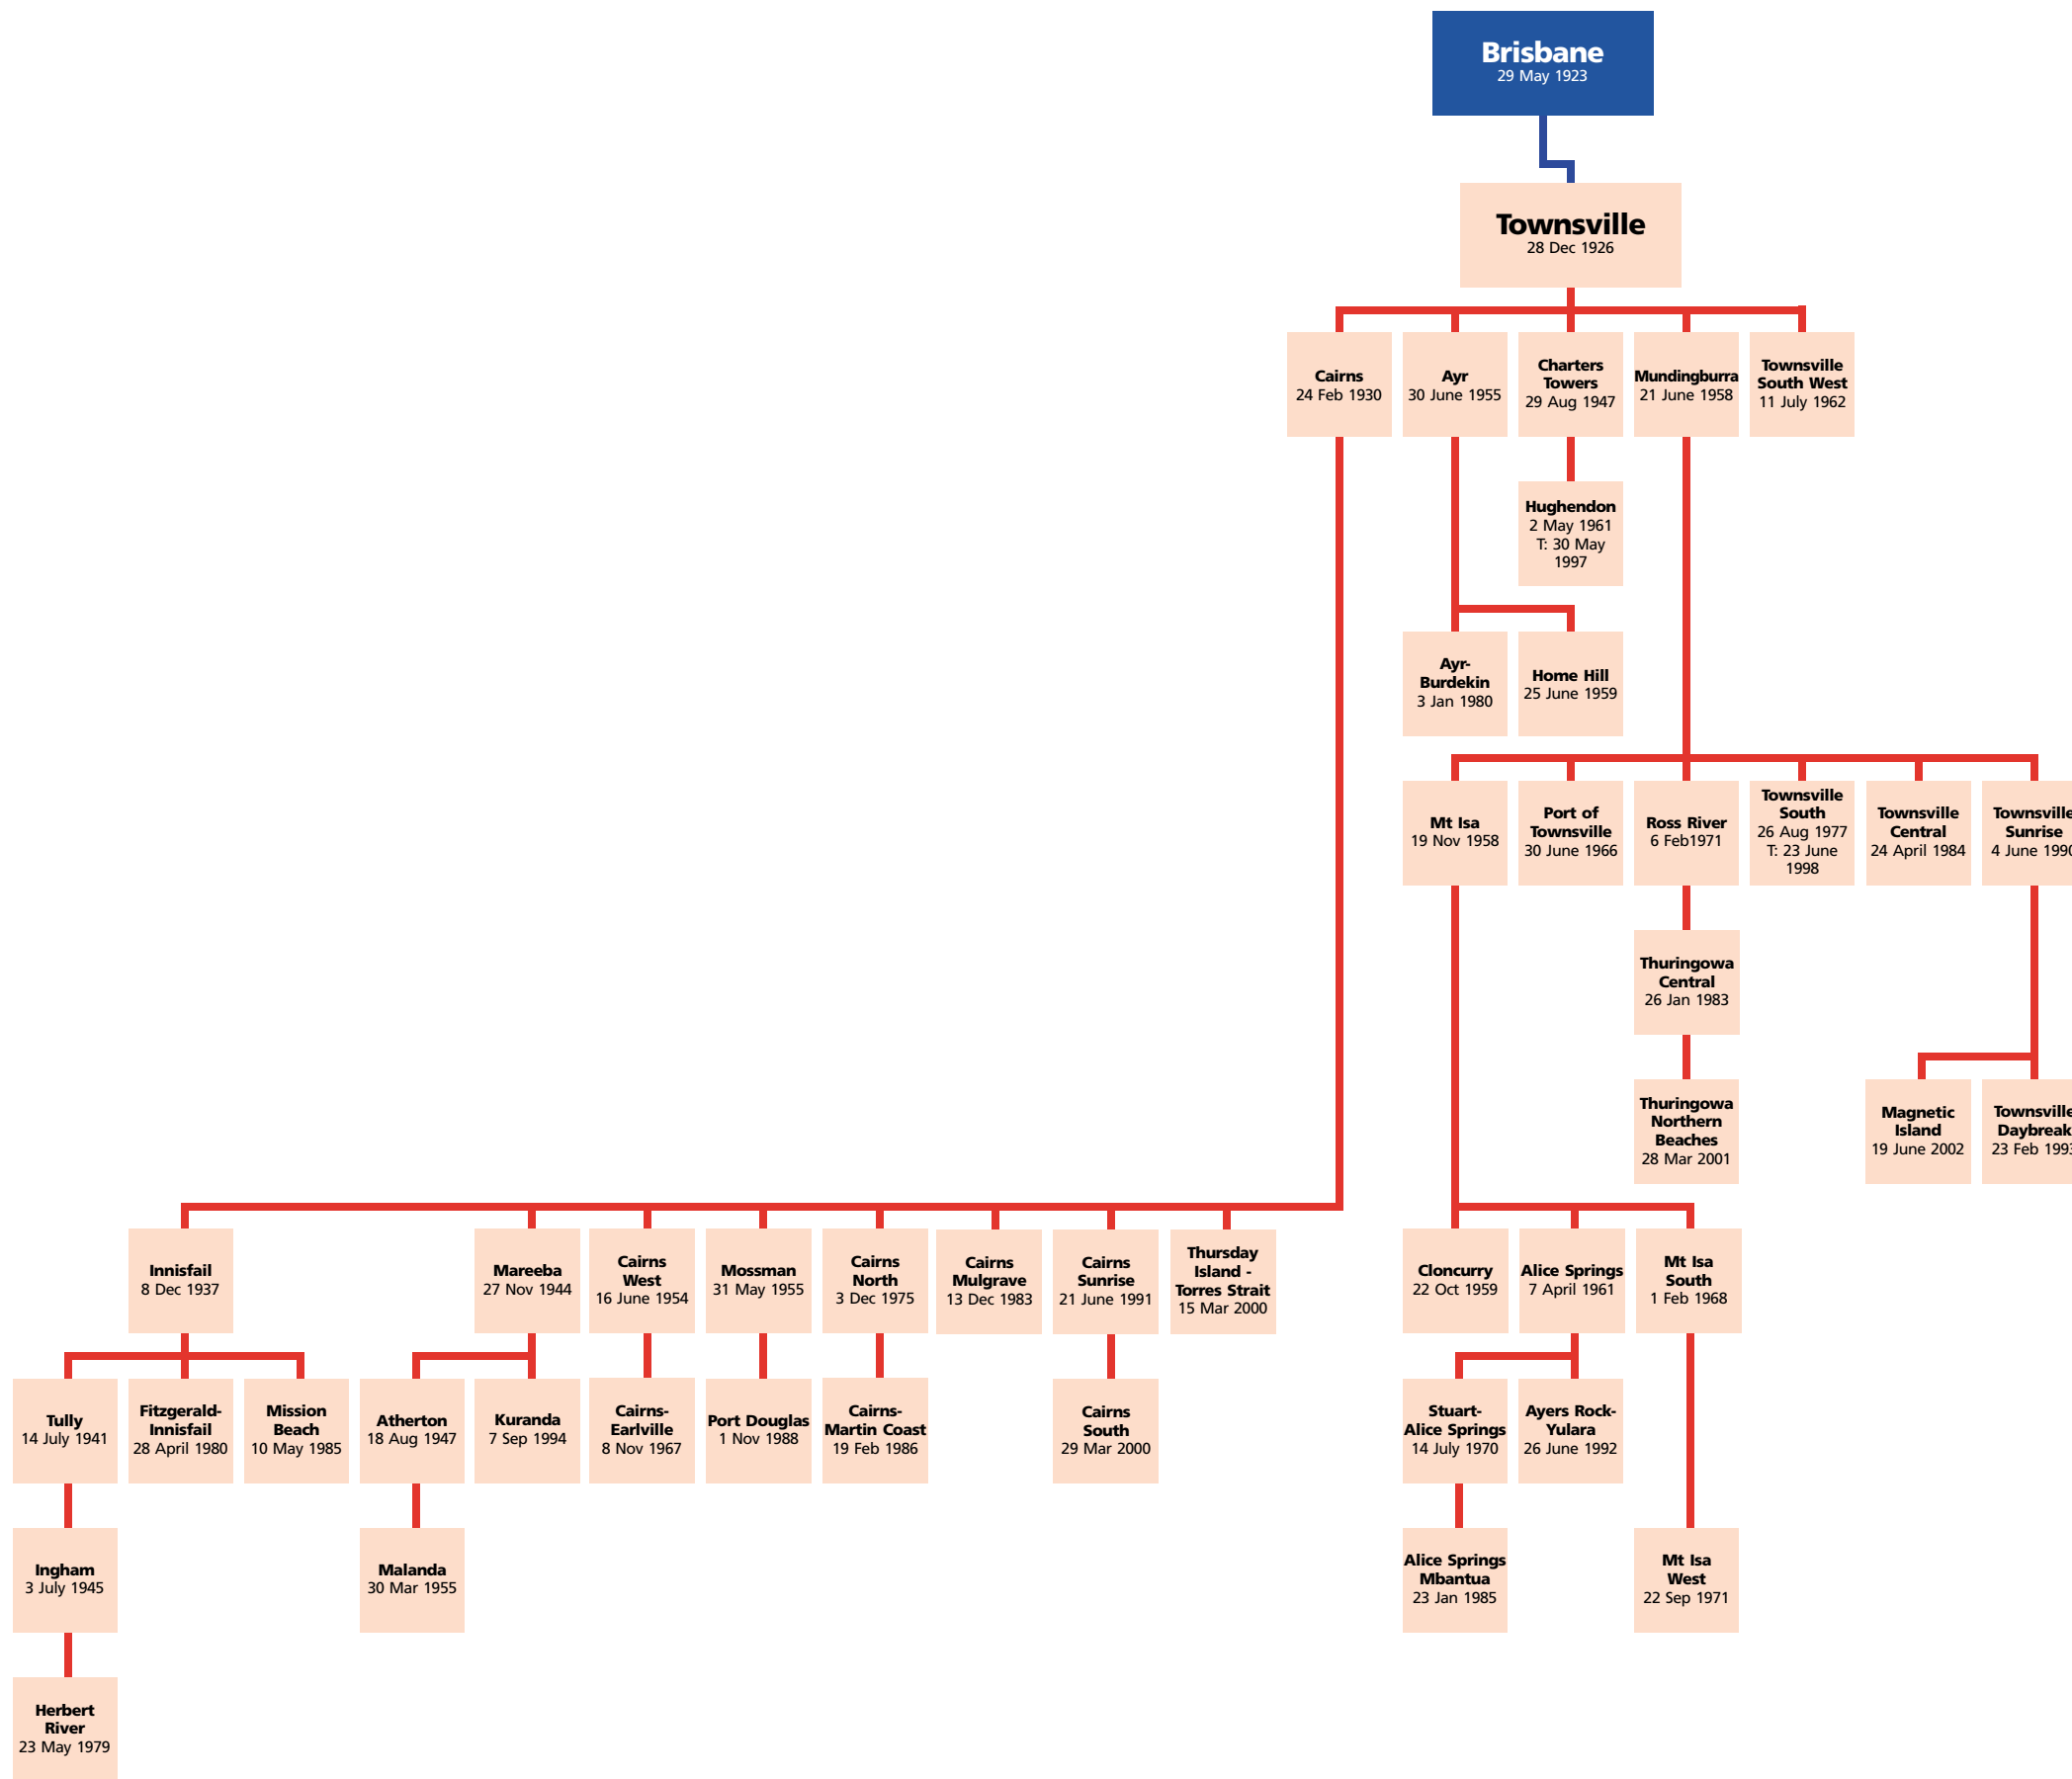

# Rotary Family Tree for North Eastern Australia and the Solomon Islands

Compiled by Rotary Club of Brisbane to celebrate the 80th Anniversary of Rotary in North Eastern Australia and the Solomon Islands – 29 May 2003