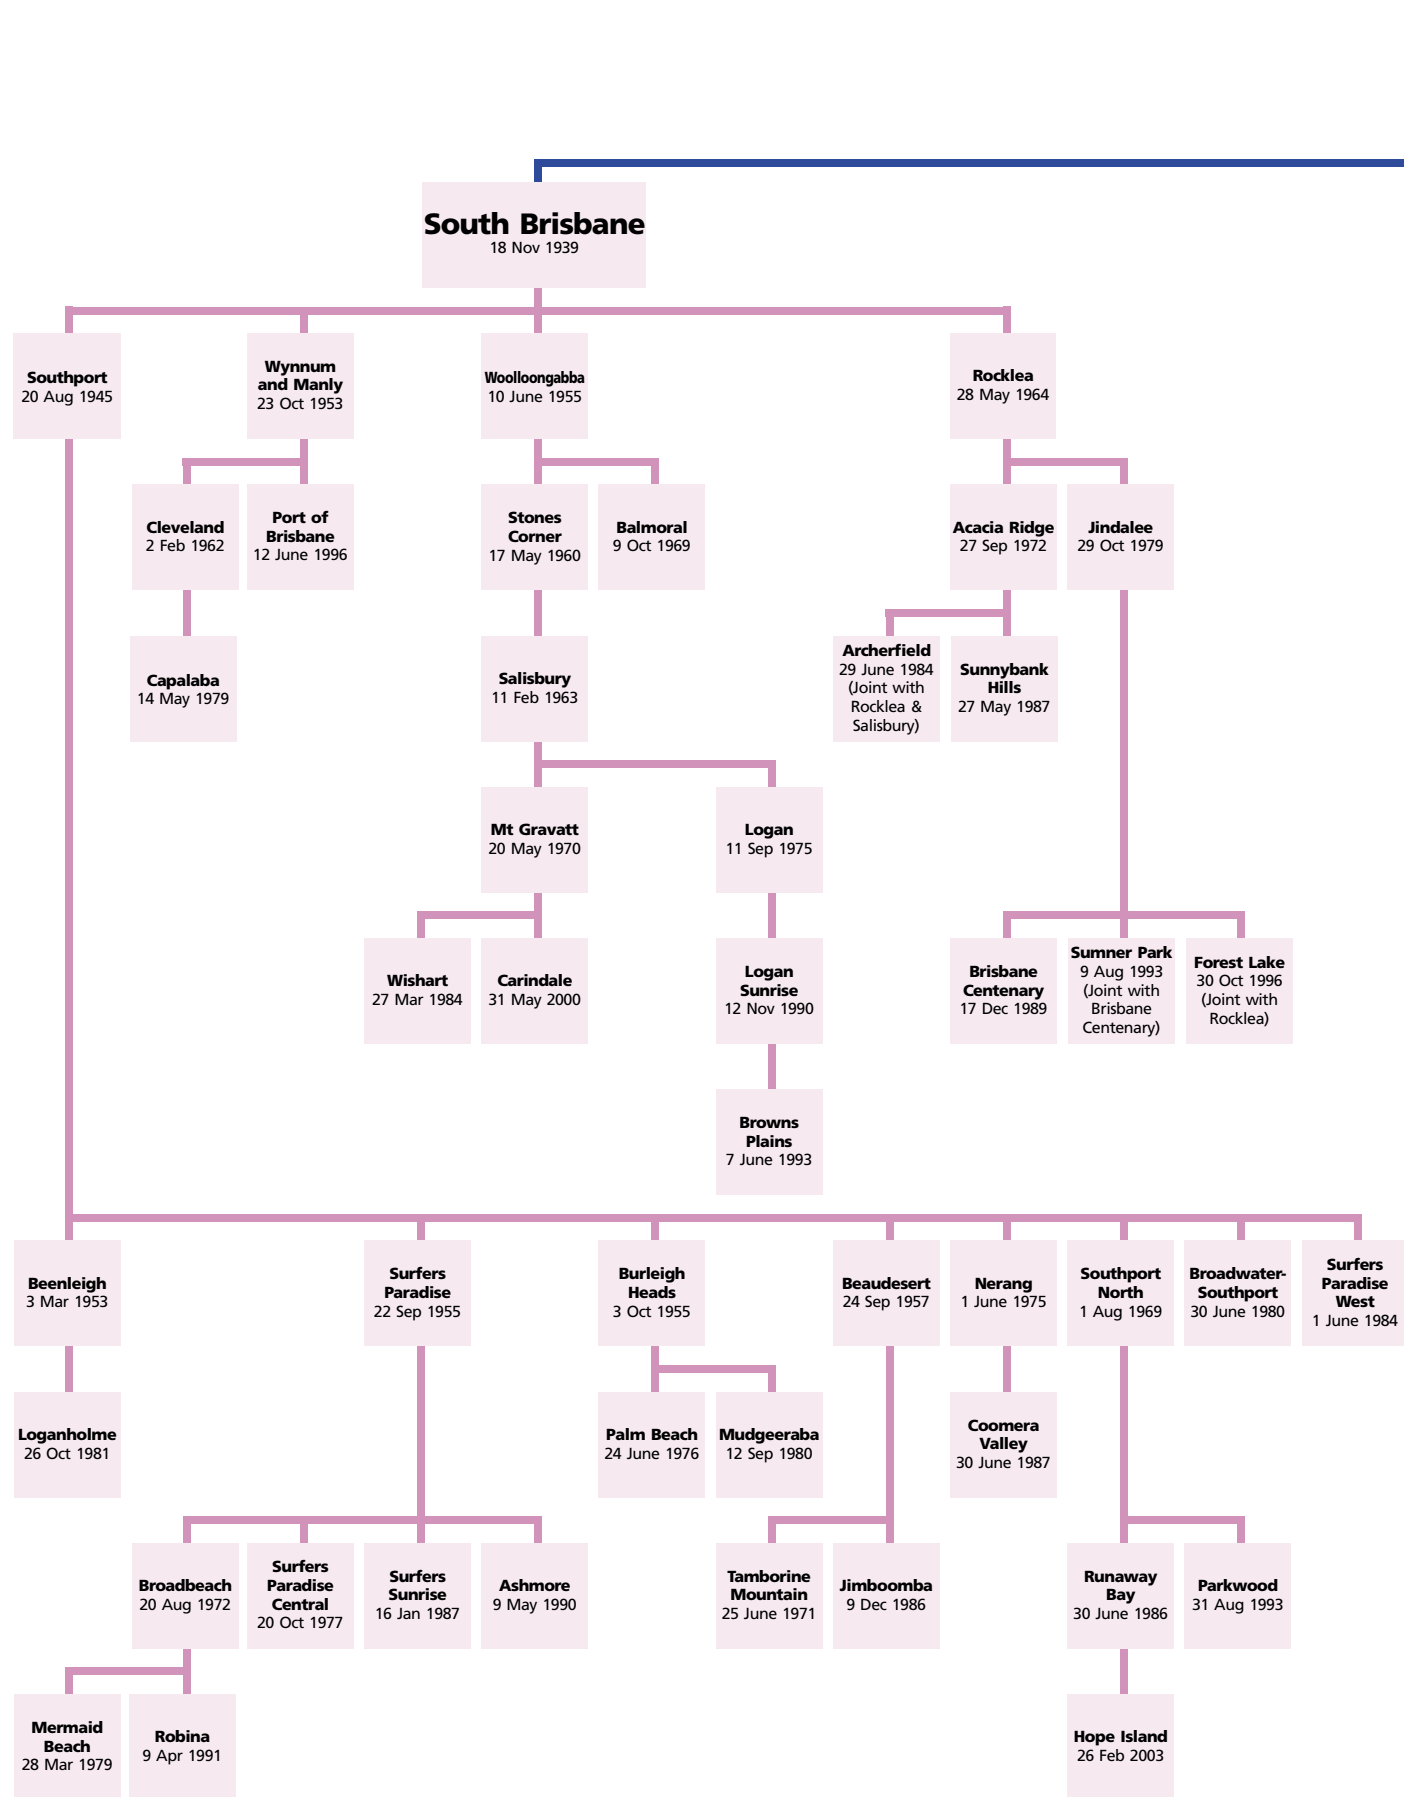

Rotary Family Tree for North Eastern Australia and the Solomon Islands

Compiled by Rotary Club of Brisbane to celebrate the 80th Anniversary of Rotary in North Eastern Australia and the Solomon Islands – 29 May 2003