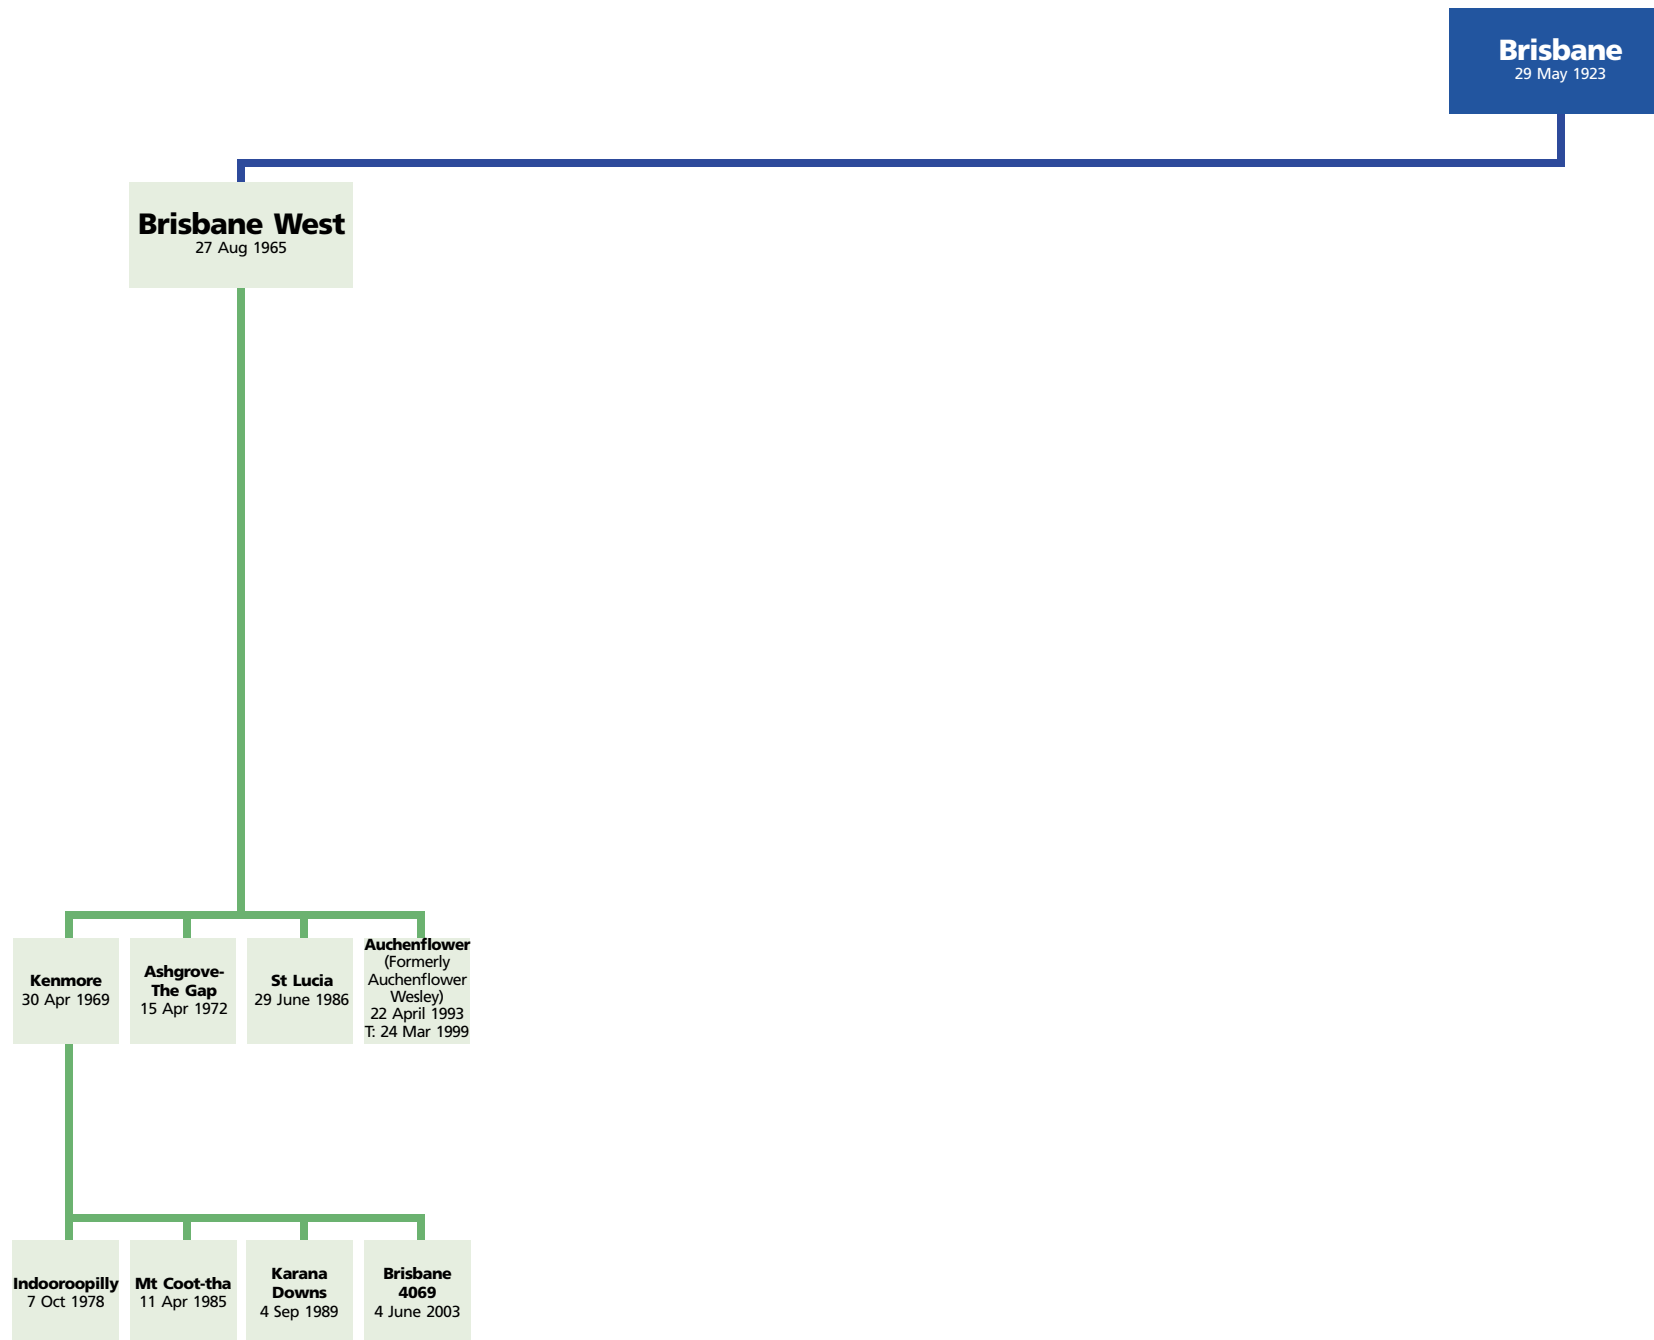

Rotary Family Tree for North Eastern Australia and the Solomon Islands

Compiled by Rotary Club of Brisbane to celebrate the 80th Anniversary of Rotary in North Eastern Australia and the Solomon Islands – 29 May 2003