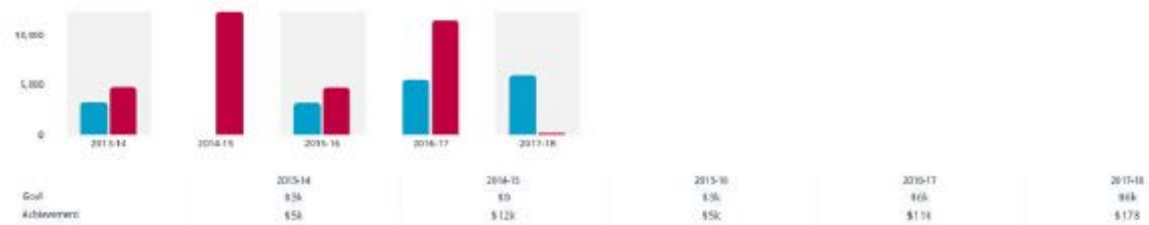

Annual Fund Trends