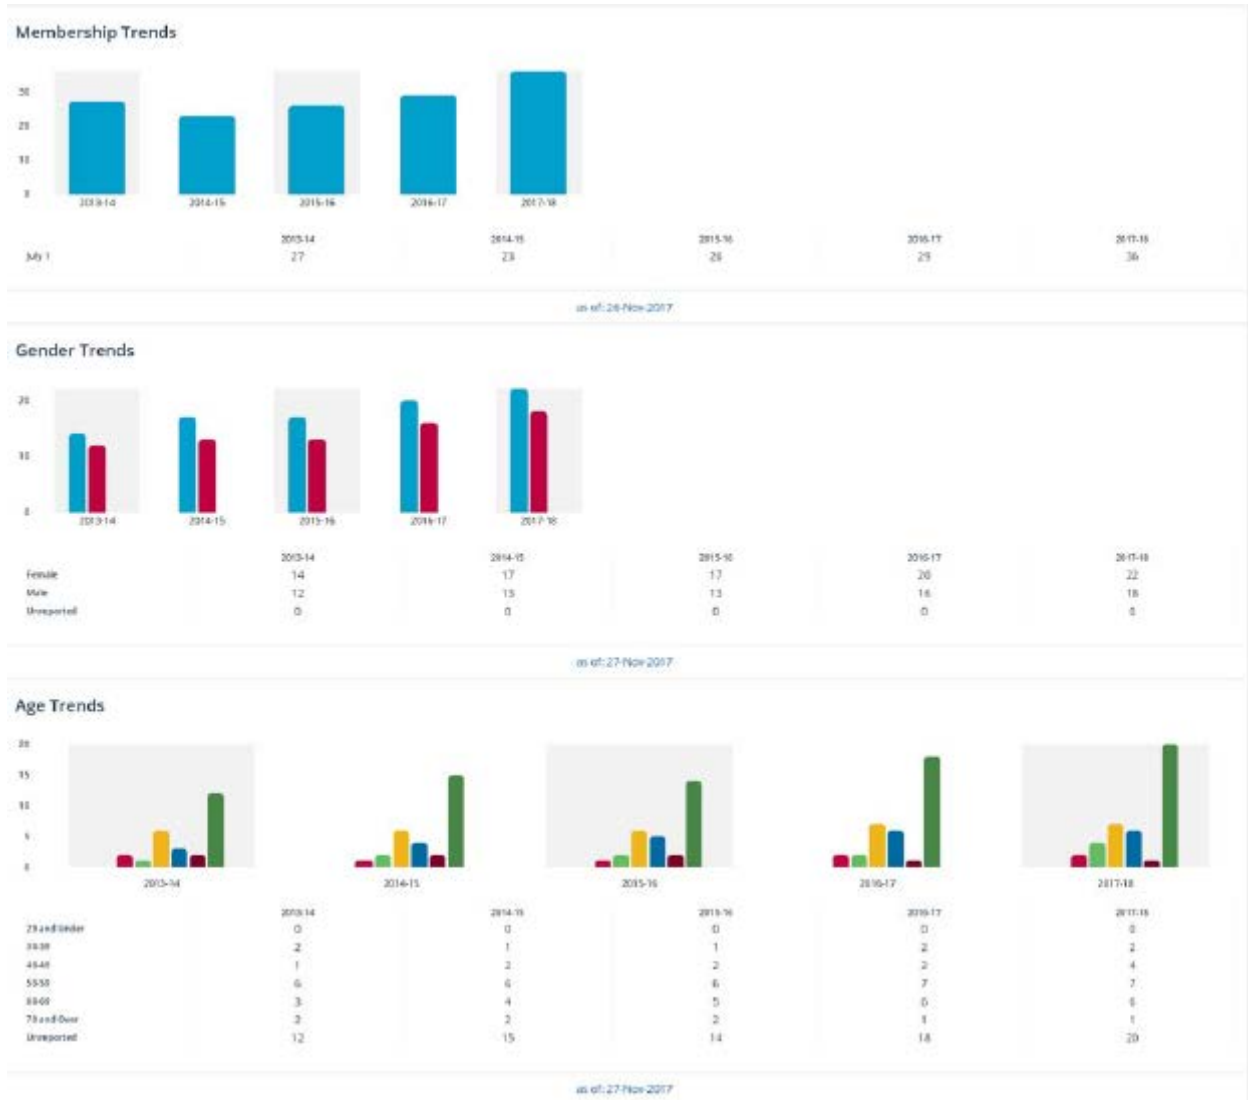

Pre-Vision Session Club Statistics

Please download any statistics currently available through Rotary Club Central.

Examples:

Project Trends - Funding

as of: 27-Nov-2017

Project Trends - Volunteers

as of: 27-Nov-2017

Annual Fund Trends

as of: 28-Nov-2017