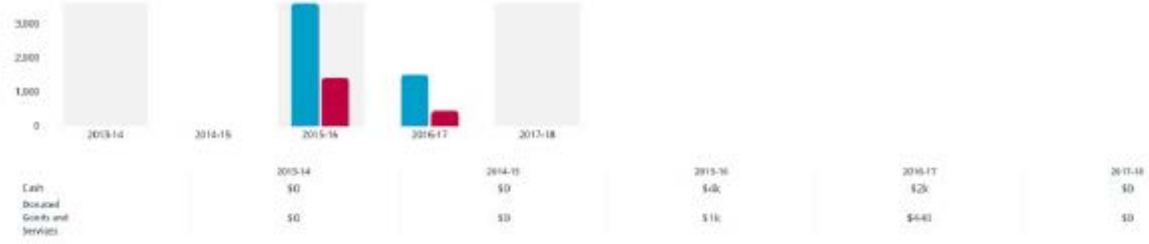

Pre-Vision Session Club Statistics

Please download any statistics currently available through Rotary Club Central.

Examples:

Project Trends - Funding

as of: 27-Nov-2017

Project Trends - Volunteers

as of: 27-Nov-2017