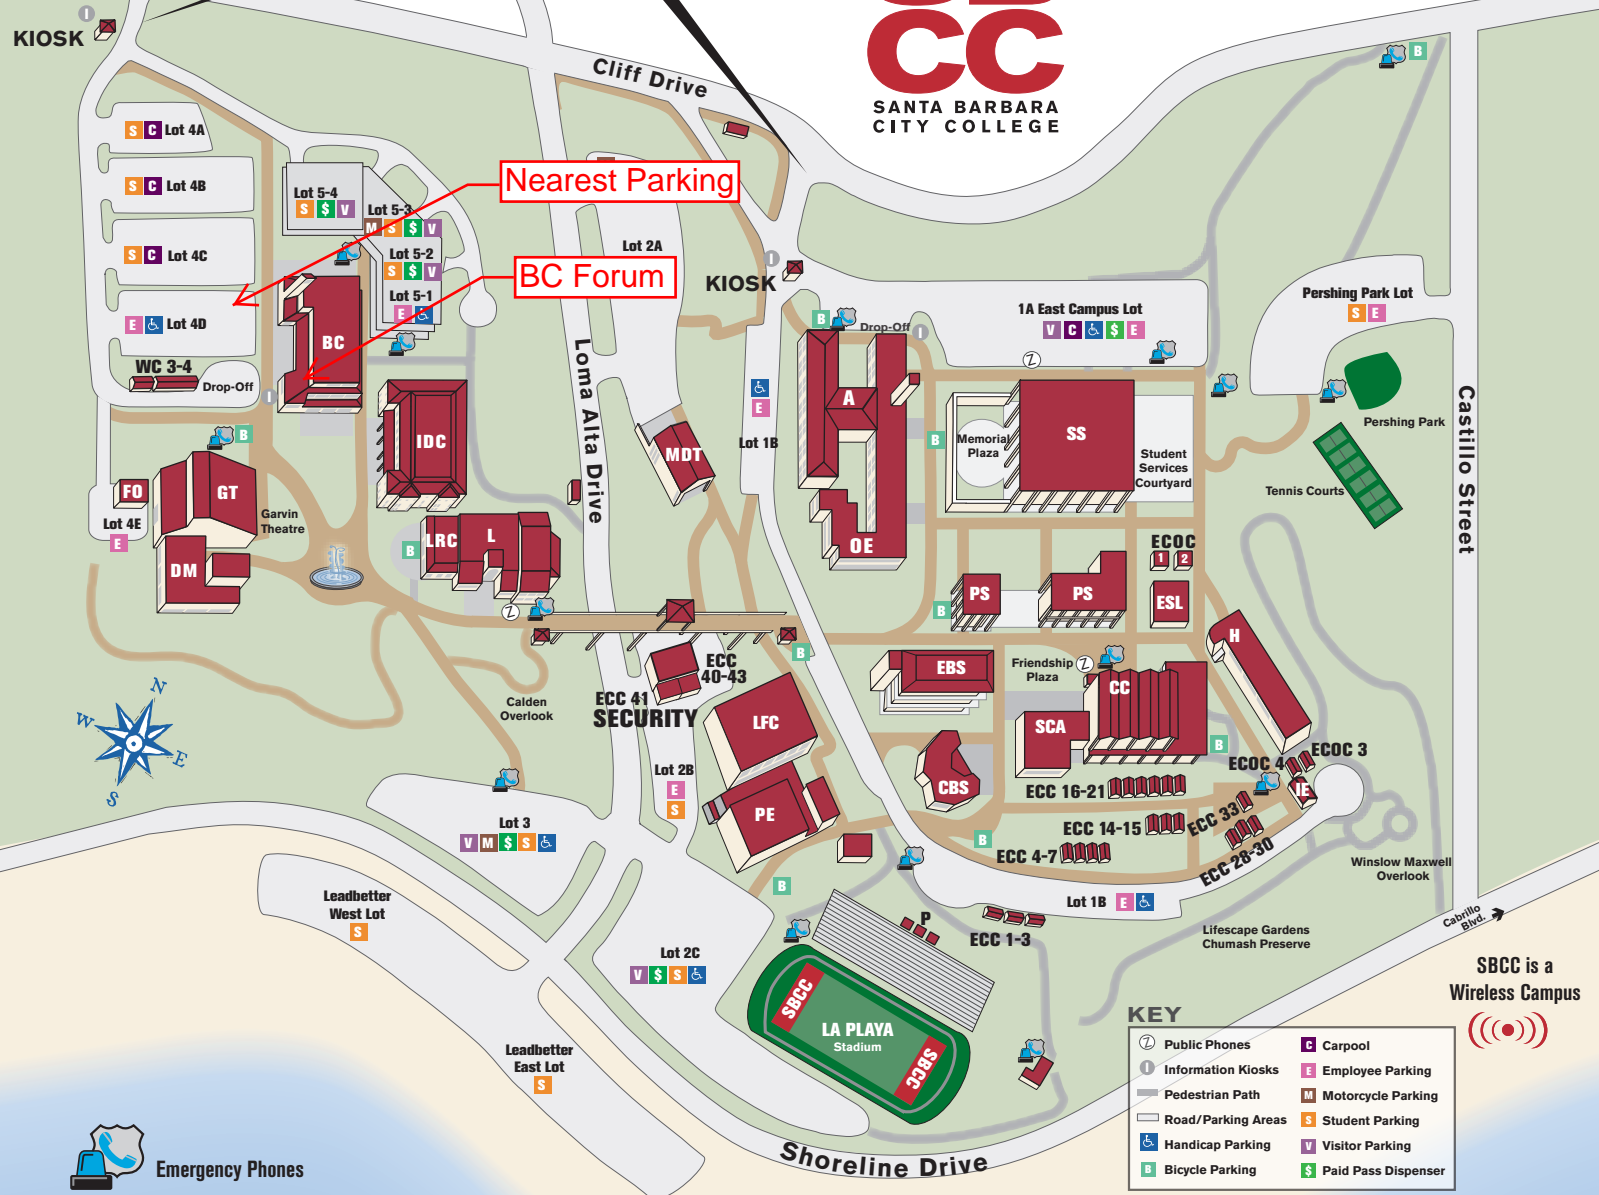

Enter here

WEST CAMPUS ENTRANCE

EAST CAMPUS ENTRANCE

Nearest Parking

BC Forum

SBCC is a Wireless Campus

Emergency Phones

KEY

CODE	DESTINATION	BUILDING
SCA	Hotel/Restaurant/Culinary	School of Culinary Arts
CC	Housing Information	Campus Center
SS	Human Resources	Student Services
H	Humanities	Humanities
A	Information	Administration
IDC	Interdisciplinary Center	Interdisciplinary Center
IE	International Education Center	International Education Center
SCA	John Dunn Gourmet Dining Room	School of Culinary Arts
SCA	JSB Café	School of Culinary Arts
DM	Jurkowitz Theatre	Drama/Music
LA PLAYA	La Playa Stadium	La Playa Stadium
LRC	Learning Resources Center	Learning Resources Center
LFC	Life Fitness Center	Sports Pavilion
L	Luria Library	Luria Library
MDT	Marine Diving Technologies	Marine Diving Technologies
OE	Occupational Education	Administration
C	Orfalea Early Learning Center	365 Loma Alta Drive
PS	Physical Science	Physical Science
P	Press Center	Luria Conference/Press Center
ECC 42	Receiving/Purchasing	ECC 42
SS	Registration	Student Services
SECURITY	Schott Campus Security Office	310 West Padre Street
PE	Sports Pavilion	ECC 41
CC	Student Activities	Sports Pavilion
SS	Student Services/Admissions	Campus Center
IE	Study Abroad Office	Student Services
CC	The Channels	International Education Center
SS	Transfer Center	Campus Center
ECOC 1	Veterans Assistance	Student Services
WAKE	Wake Campus	East Campus Office Center I, Rm. 7
BC	West Campus Snack Shop	300 North Turnpike Avenue Business/Communication Center