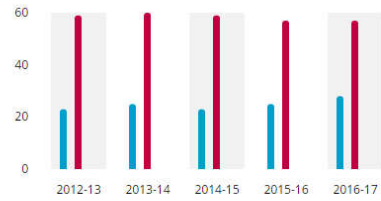

Welcome to Rotary Club Central, the online tool for setting goals and tracking progress. Explore data and trends related to your club's goals on this page, and use the tabs to manage goals, project activities, and more. **Please note: data reported in other Rotary systems and third party vendor systems will be delayed for at least 24 hours.**

Global My Zone My District My Club Group My Club

Rotary Club of Riverhead

Membership Trends

	2012-13	2013-14	2014-15	2015-16	2016-17
July 1	-	-	-	-	-
Achievement	90	82	85	82	85
Goal	0	0	0	0	87

Gender Trends