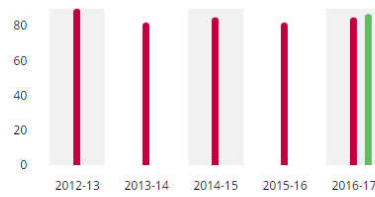

Welcome to Rotary Club Central, the online tool for setting goals and tracking progress. Explore data and trends related to your club's goals on this page, and use the tabs to manage goals, project activities, and more. **Please note: data reported in other Rotary systems and third party vendor systems will be delayed for at least 24 hours.**

Global My Zone My District My Club Group My Club

Rotary Club of Riverhead

Membership Trends

	2012-13	2013-14	2014-15	2015-16	2016-17
July 1	-	-	-	-	-
Achievement	90	82	85	82	85
Goal	0	0	0	0	87

Gender Trends