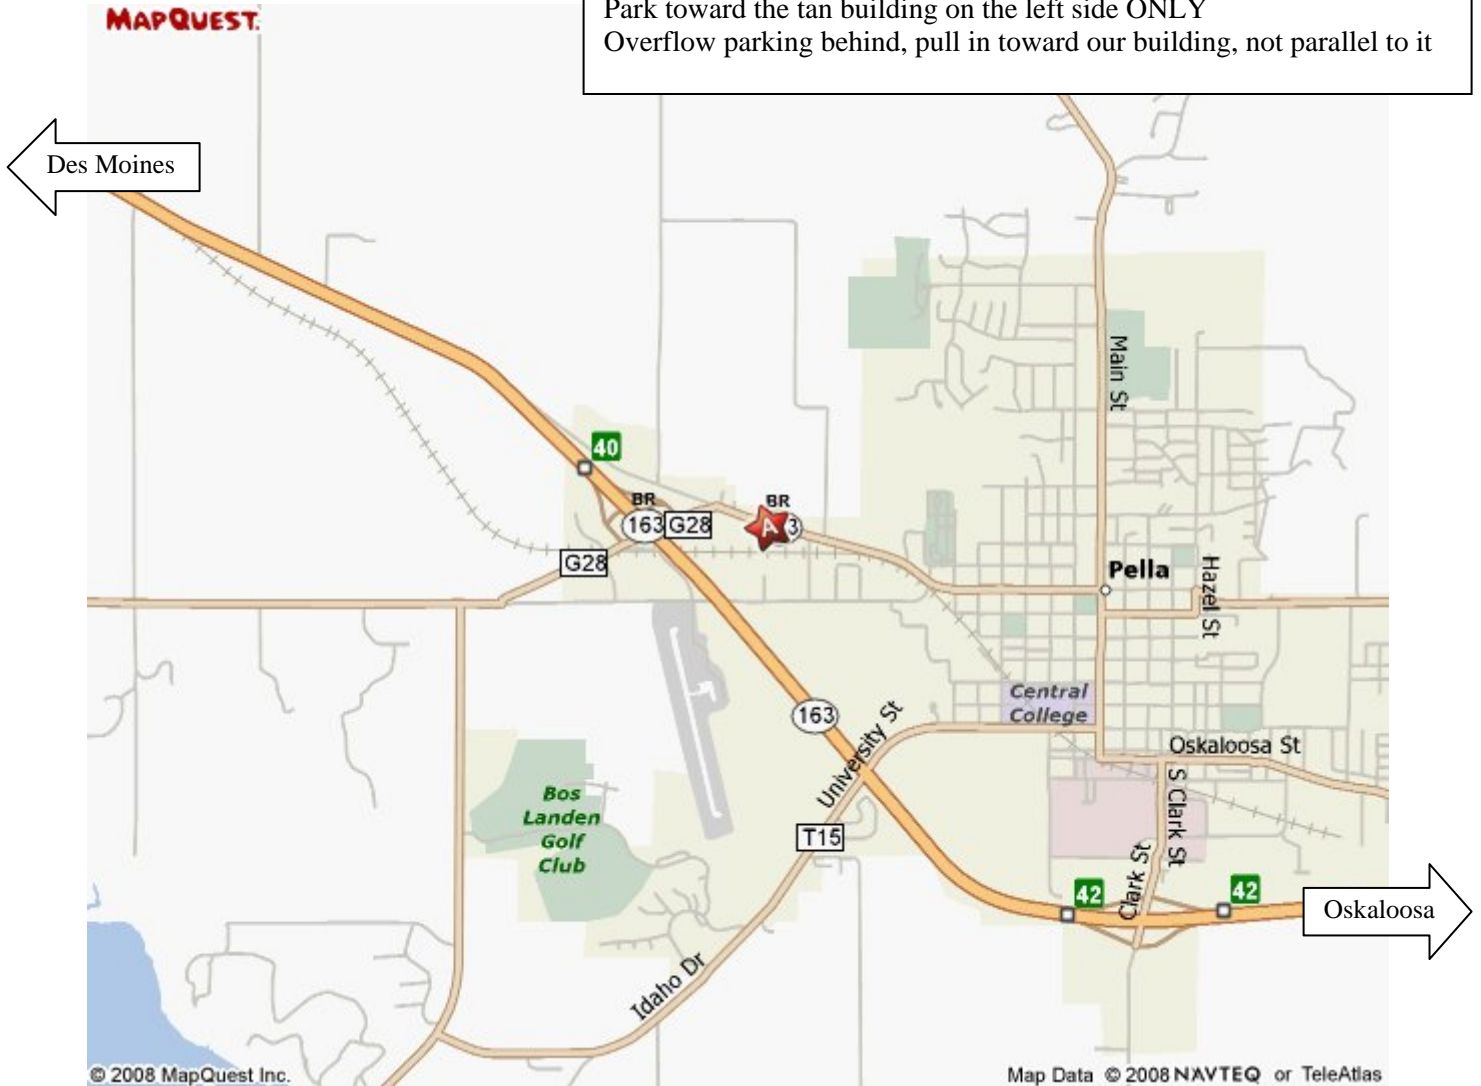

Rotary District 6000 Office
1915 Washington Street
Pella, IA 50219-7882

Toll Free 877-976-8279

Take Highway 163 to the Pella Exit # 40 on the west side of town
At the top of the ramp, turn left on to Washington Street (Business 163)
Go 4/10's of a mile, just past Fareway, the office is on the right
The yard sign says District 6000 Administrative Office
Park toward the tan building on the left side ONLY
Overflow parking behind, pull in toward our building, not parallel to it

Directions and maps are informational only. We make no warranties on the accuracy of their content, road conditions or route usability or expeditiousness. You assume all risk of use. MapQuest and its suppliers shall not be liable to you for any loss or delay resulting from your use of MapQuest.