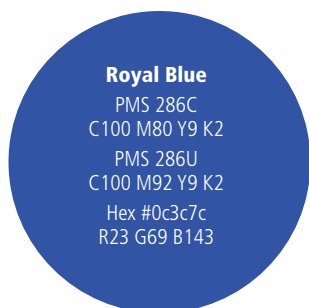

Rotary

RotaryMBS-R_Black.eps

RotaryMOE-R_Black.eps

Member Pin

Recognized by Rotarians the world over, your Rotary pin remains unchanged as a proud symbol of membership.

Colors

Azure
PMS 2175C
C99 M47 Y0 K0
PMS 2175U
C99 M53 Y0 K0
Hex #0050a2
R0 G93 B170

Royal Blue
PMS 286C
C100 M80 Y9 K2
PMS 286U
C100 M92 Y9 K2
Hex #0c3c7c
R23 G69 B143

Gold
PMS 130C
C0 M41 Y100 K0
PMS 129U
C0 M35 Y100 K0
Hex #f7a81b
R247 G168 B27