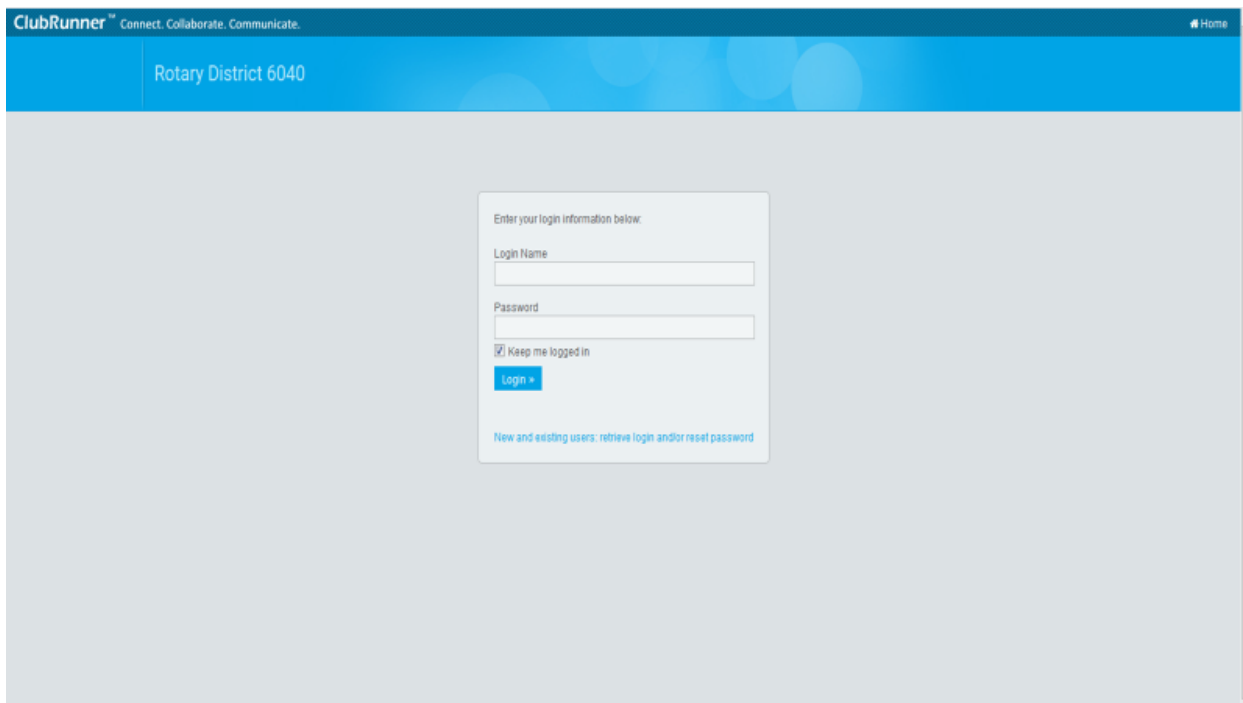

If you can't login call Johnah Terbovic 816-392-9831 or email rotary6040office@gmail.com