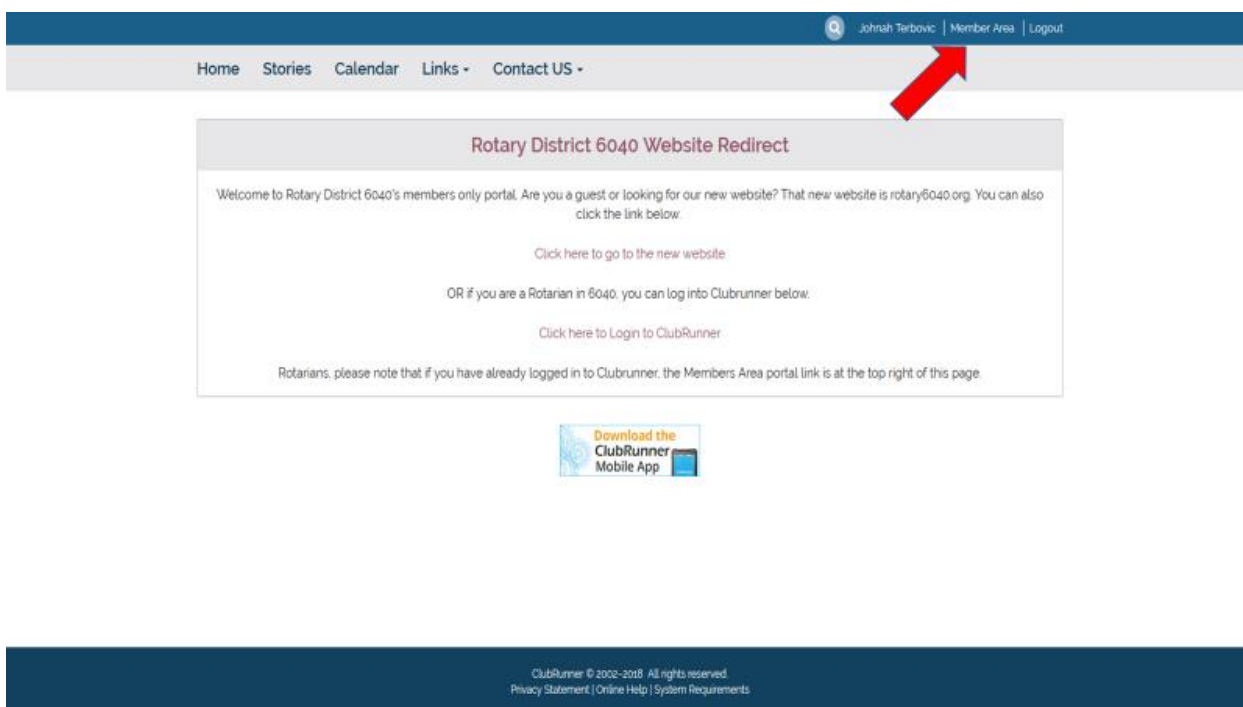

If you can't login call Johnah Terbovic 816-392-9831 or email rotary6040office@gmail.com