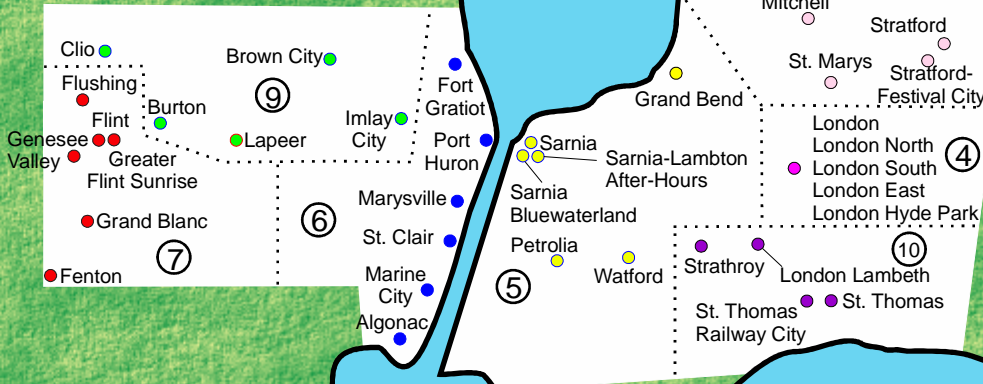

Rotary District 6330

MICHIGAN USA

Lake Huron

ONTARIO CANADA

AREAS	
1	6
2	7
3	8
4	9
5	10

Lake St. Claire

Lake Erie