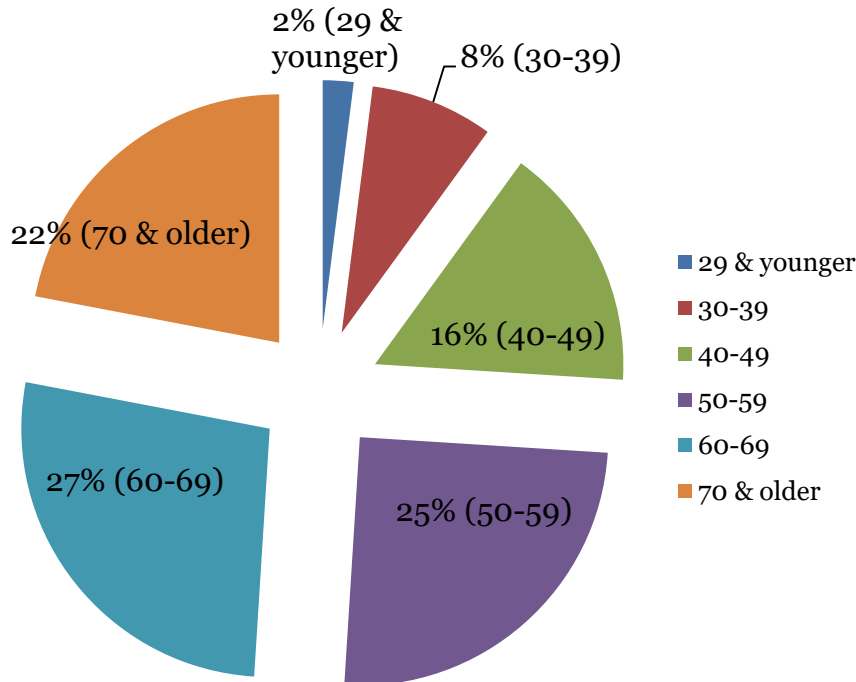

Fact Sheet for the 2019 Council on Legislation* As of 1 July 2018

The Rotary World

- 1,195,107 Rotarians
- 35,681 Rotary clubs
- 538 Rotary districts

Rotarians

Clubs

- The average club has 33 members
- 16,290 clubs have 25 or fewer members
- 11,497 clubs have 20 or fewer members
- 6,525 clubs have 15 or fewer members
- 2,577 clubs have 10 or fewer members
- 377 clubs have 5 or fewer members
- There were 696 satellite clubs with an estimated 3,800 Rotarians

Districts

- 38 districts had fewer than 1,100 Rotarians, with the majority being in North America, Latin America and Europe
- 187 districts had fewer than 55 clubs
- The smallest district had 667 Rotarians and 41 clubs
- District 3630 (Korea) had the most Rotarians, 6,439
- 32 districts had more than 100 clubs (13 of these are in India)
- District 3281 (Bangladesh) had the most clubs, 204
- The average district had 2,219 Rotarians and 66 clubs
- 10 vacancies in office of governor between 1 July 2016 and 1 July 2018
- 1 governor and 1 governor-nominee have been removed since 1 July 2016

* Certain facts may differ from the Financial Impact statements, which were drafted before 1 July 2018.

Fact Sheet for the 2019 Council on Legislation*
As of 1 July 2018

Member Demographics

- 277,624 (23% of) Rotarians were women.
- 114 (21% of) district governors were women.
- About 12,700 married couples are members of the same Rotary club

Estimated Rotarians by Age

- The estimated Rotarians by Age data above is based on a 2015 demographic survey.
- RI's membership database does not have age data for about 40 percent of Rotarians.

* Certain facts may differ from the Financial Impact statements, which were drafted before 1 July 2018.