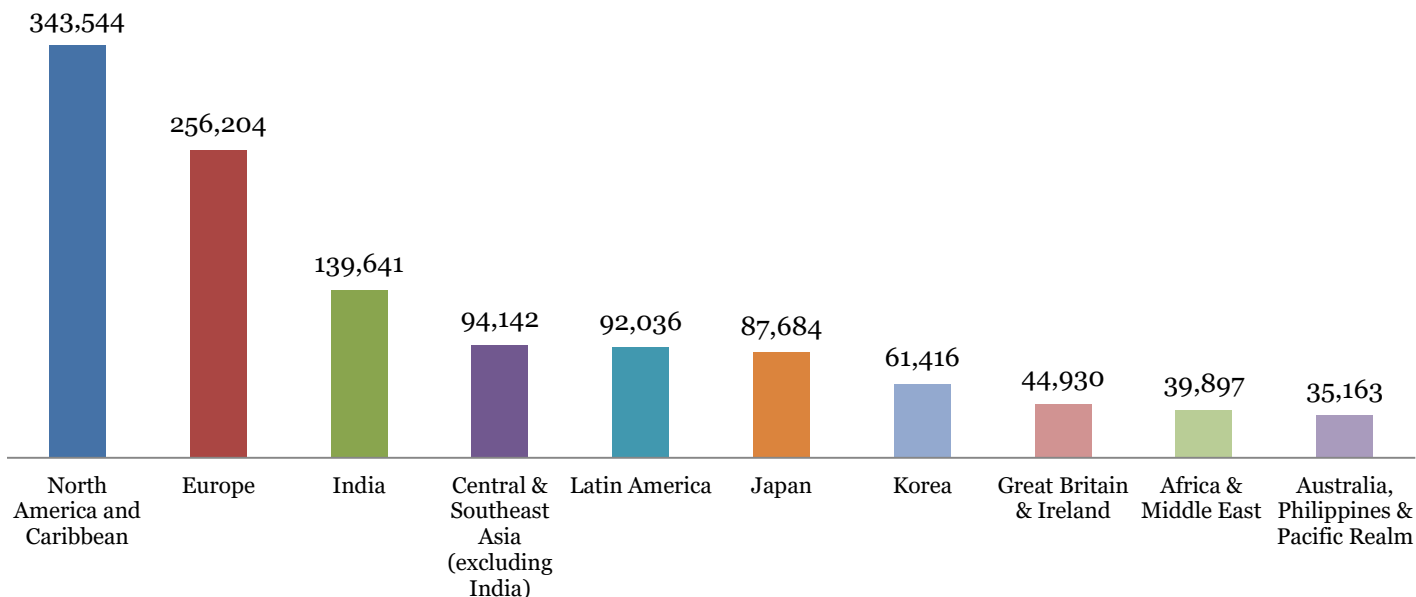

Fact Sheet for the 2019 Council on Legislation* As of 1 July 2018

The Rotary World

- 1,195,107 Rotarians
- 35,681 Rotary clubs
- 538 Rotary districts

Rotarians

Clubs

- The average club has 33 members
- 16,290 clubs have 25 or fewer members
- 11,497 clubs have 20 or fewer members
- 6,525 clubs have 15 or fewer members
- 2,577 clubs have 10 or fewer members
- 377 clubs have 5 or fewer members
- There were 696 satellite clubs with an estimated 3,800 Rotarians

Districts

- 38 districts had fewer than 1,100 Rotarians, with the majority being in North America, Latin America and Europe
- 187 districts had fewer than 55 clubs
- The smallest district had 667 Rotarians and 41 clubs
- District 3630 (Korea) had the most Rotarians, 6,439
- 32 districts had more than 100 clubs (13 of these are in India)
- District 3281 (Bangladesh) had the most clubs, 204
- The average district had 2,219 Rotarians and 66 clubs
- 10 vacancies in office of governor between 1 July 2016 and 1 July 2018
- 1 governor and 1 governor-nominee have been removed since 1 July 2016

* Certain facts may differ from the Financial Impact statements, which were drafted before 1 July 2018.

Fact Sheet for the 2019 Council on Legislation*
As of 1 July 2018

Member Demographics

- 277,624 (23% of) Rotarians were women.
- 114 (21% of) district governors were women.
- About 12,700 married couples are members of the same Rotary club

Fact Sheet for the 2019 Council on Legislation*
As of 1 July 2018

Rotaract, Interact & Youth Programs

- There were 153,232 reported Rotaractors in 9,116 active Rotaract clubs
 - 10,167 Rotary clubs in 538 districts in 186 countries/geographic areas sponsor Rotaract clubs