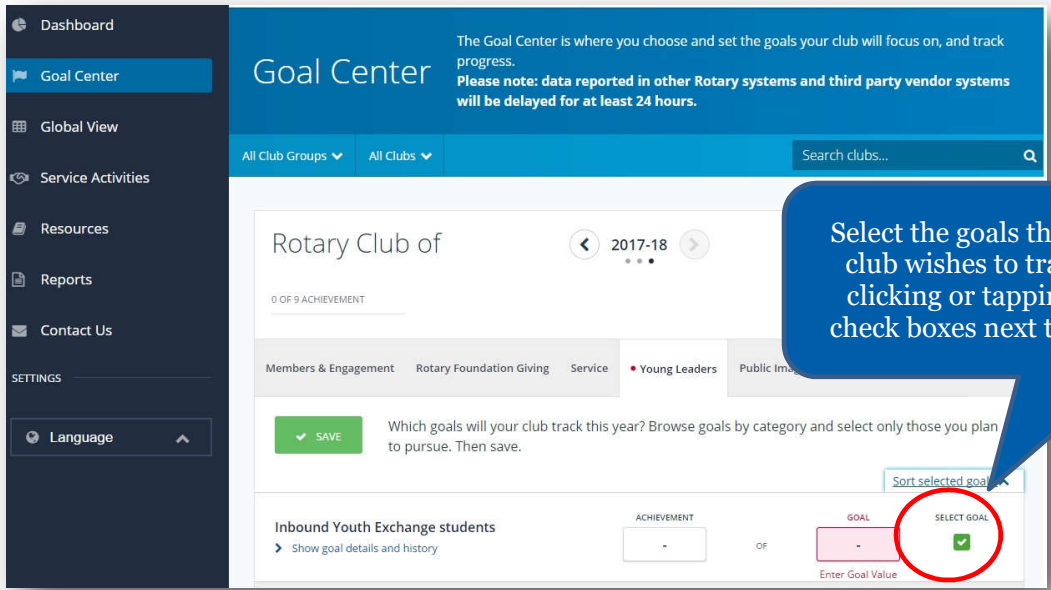

### FIND GOALS TO TRACK

Dashboard

Goal Center

Global View

Service Activities

Resources

Reports

Contact Us

SETTINGS

Language

The Goal Center is wh... Please note: data reported in other Rotary systems and third party vendor systems will be delayed for at least 24 hours.

All Club Groups

All Clubs

Search clubs...

Rotary Club of

0 OF 8 ACHIEVEMENT

Members & Engagement

Rotary Foundation Giving

Service

Young Leaders

Public Image

Rotary

2017-18

EDIT

The goals you select will appear below. To report progress or add, remove, or edit a goal, select

Before choosing your club's goals, make sure the **appropriate year** is listed

If the **Edit** button appears, click or tap it to find goals your club wants to track. If this button reads **Save** and goals are displayed, proceed to the next step