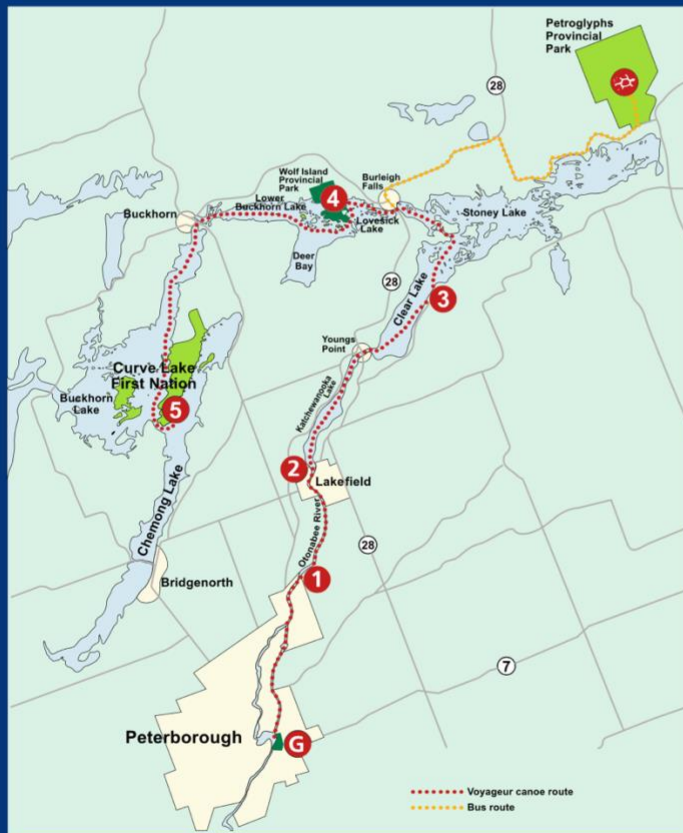

Peterborough
Kawartha
Rotary
Club

adventure understanding 2022

A six day canoe trip and cultural exchange from Peterborough to Curve Lake First Nation for First Nations and non-native youth.

**Sunday, August 28 to
Friday, September 2**

pkaiu.com

KawarthaRotary.com

Adventure in Understanding Canoe Trip Seeking Participants

After a two-year hiatus due to COVID, The Adventure in Understanding Canoe Trip for youth between the ages of 16 and 18 will depart from Beavermead Park after lunch on August 28th and finish at Curve Lake First Nation after lunch on September 2nd.

This 5-day canoeing adventure is an initiative by the Rotary Club of Peterborough Kawartha and ran from 2014-2019. The program is an excellent example of great partnering; Camp Kawartha, the Canadian Canoe Museum and Curve Lake First Nation have been involved since its' inception.

The students will focus on the ecological and cultural importance of water while travelling over the Peterborough Liftlock, experiencing the "teaching rocks" at Petroglyphs Provincial Park and visiting with Curve Lake Elders. They will also play native games, practice native skills, swim, sing, share stories and make new friends.