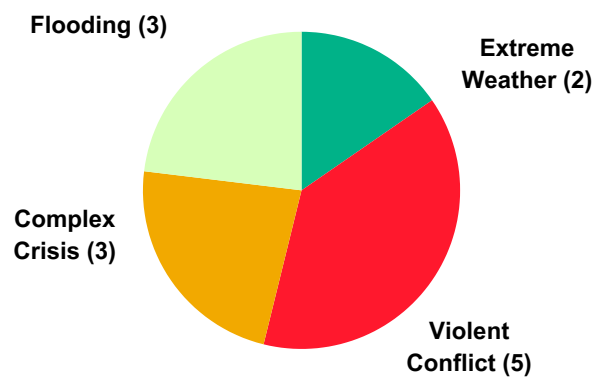

Last year, you provided more shelter, more safety, and more opportunities to rebuild. Your impact has changed lives.

YOUR IMPACT

Households

32,000 households received shelter and items to rebuild after disaster

People Supported

160,000 people have the tools they need to recover

YOUR REACH

Your generosity supported people in 13 countries around the world. Flooding, extreme climate events, conflict, drought and more - you were there providing aid to people who needed it most.

96%

96% of respondents in Bangladesh said their newly built shelter provided sufficient dignity and privacy.

93%

93% of respondents in Pakistan said the shelter design and size was appropriate for their family.

YOUR RESPONSES

Your support last year helped people who have been displaced by extreme weather and climate events, complex crisis, violent conflict, and powerful earthquakes. No matter the disaster, you were there with the aid people needed to recover.