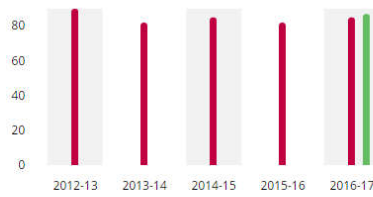

Dashboard

Goal Center

Global View

Service Activities

Resources

Reports

Contact Us

SETTINGS

Language

Dashboard

Welcome to Rotary Club Central, the online tool for setting goals and tracking progress. Explore data and trends related to your club's goals on this page, and use the tabs to manage goals, project activities, and more. **Please note: data reported in other Rotary systems and third party vendor systems will be delayed for at least 24 hours.**

Global My Zone My District My Club Group My Club

Rotary Club of Riverhead

Membership Trends

	2012-13	2013-14	2014-15	2015-16	2016-17
July 1	-	-	-	-	-
Achievement	90	82	85	82	85
Goal	0	0	0	0	87