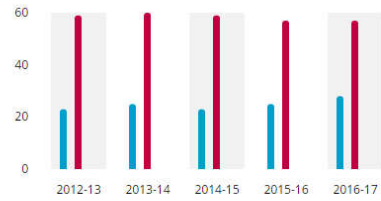

Gender Trends

	2012-13	2013-14	2014-15	2015-16	2016-17
Female	23	25	23	25	28
Male	59	60	59	57	57
Unreported	0	0	0	0	0