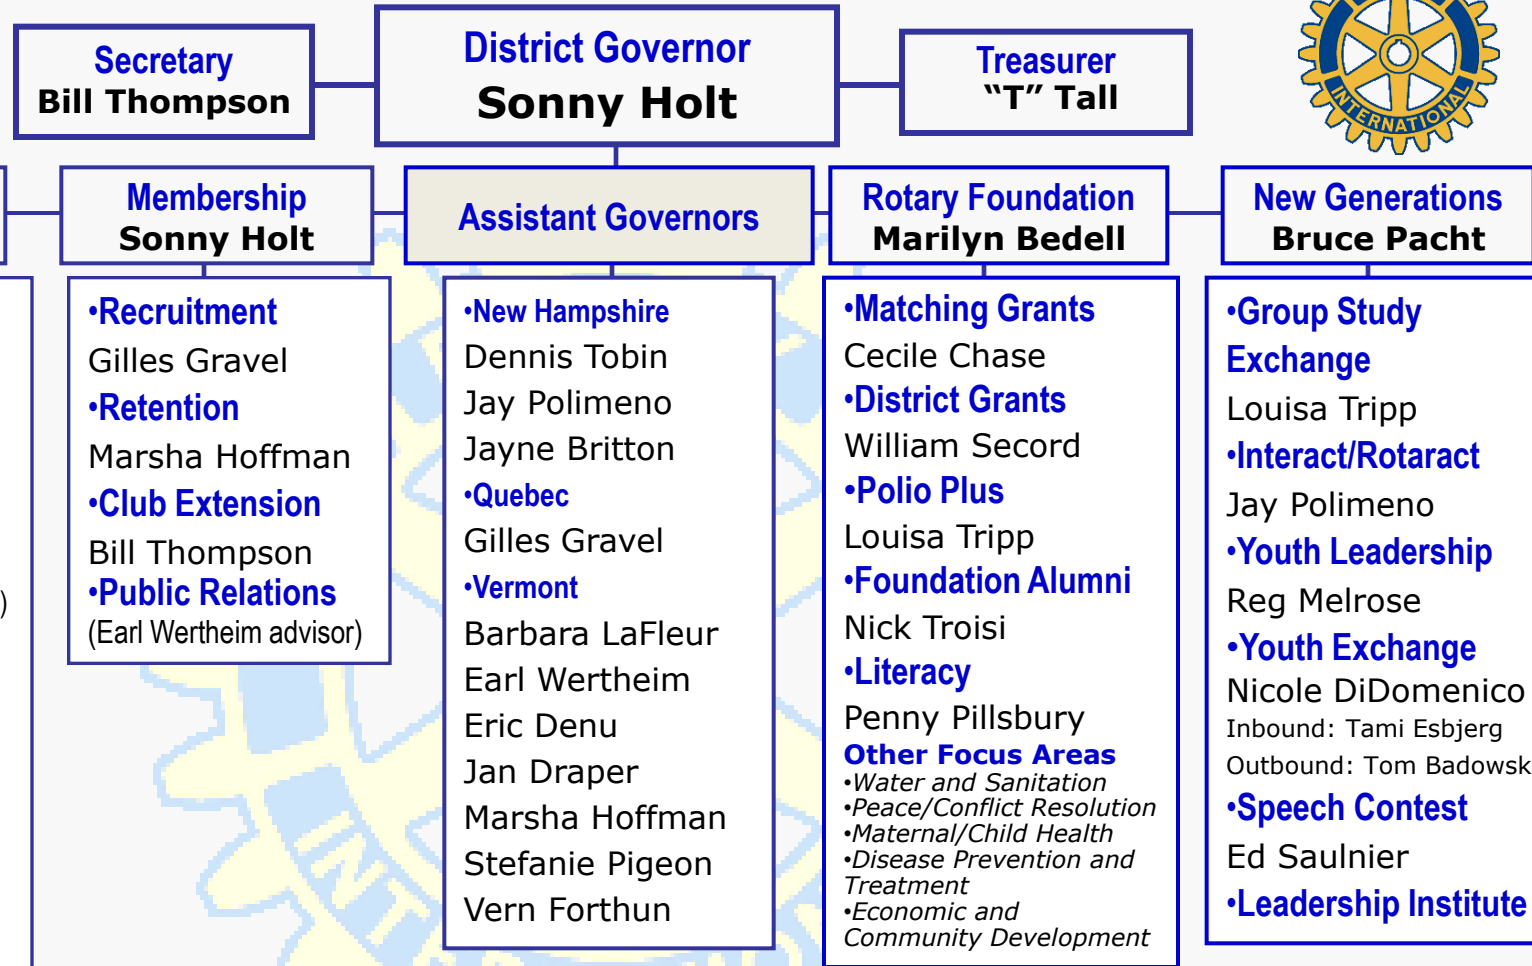

Rotary District 7850 Organization

2012 - 2013

Executive Committee

Governor Track: Sonny Holt, Steve Dates, Bruce Pacht, **Foundation:** Marilyn Bedell (*ex officio*)

Past District Governors: Marilyn Bedell, Bill Thompson, Guy Babb

Assistant Governors: Dennis Tobin (1st Year), Marsha Hoffman (2nd Year), N/A (3rd Year)

Conference Committee: Roy Somaini, **Nominating Committee:** Marilyn Bedell, **Finance Committee:** Steve Dates,

Rotary Friendship Exchange: Bill Sahlman, **District Historian/ Archivist:** Ron Bedell