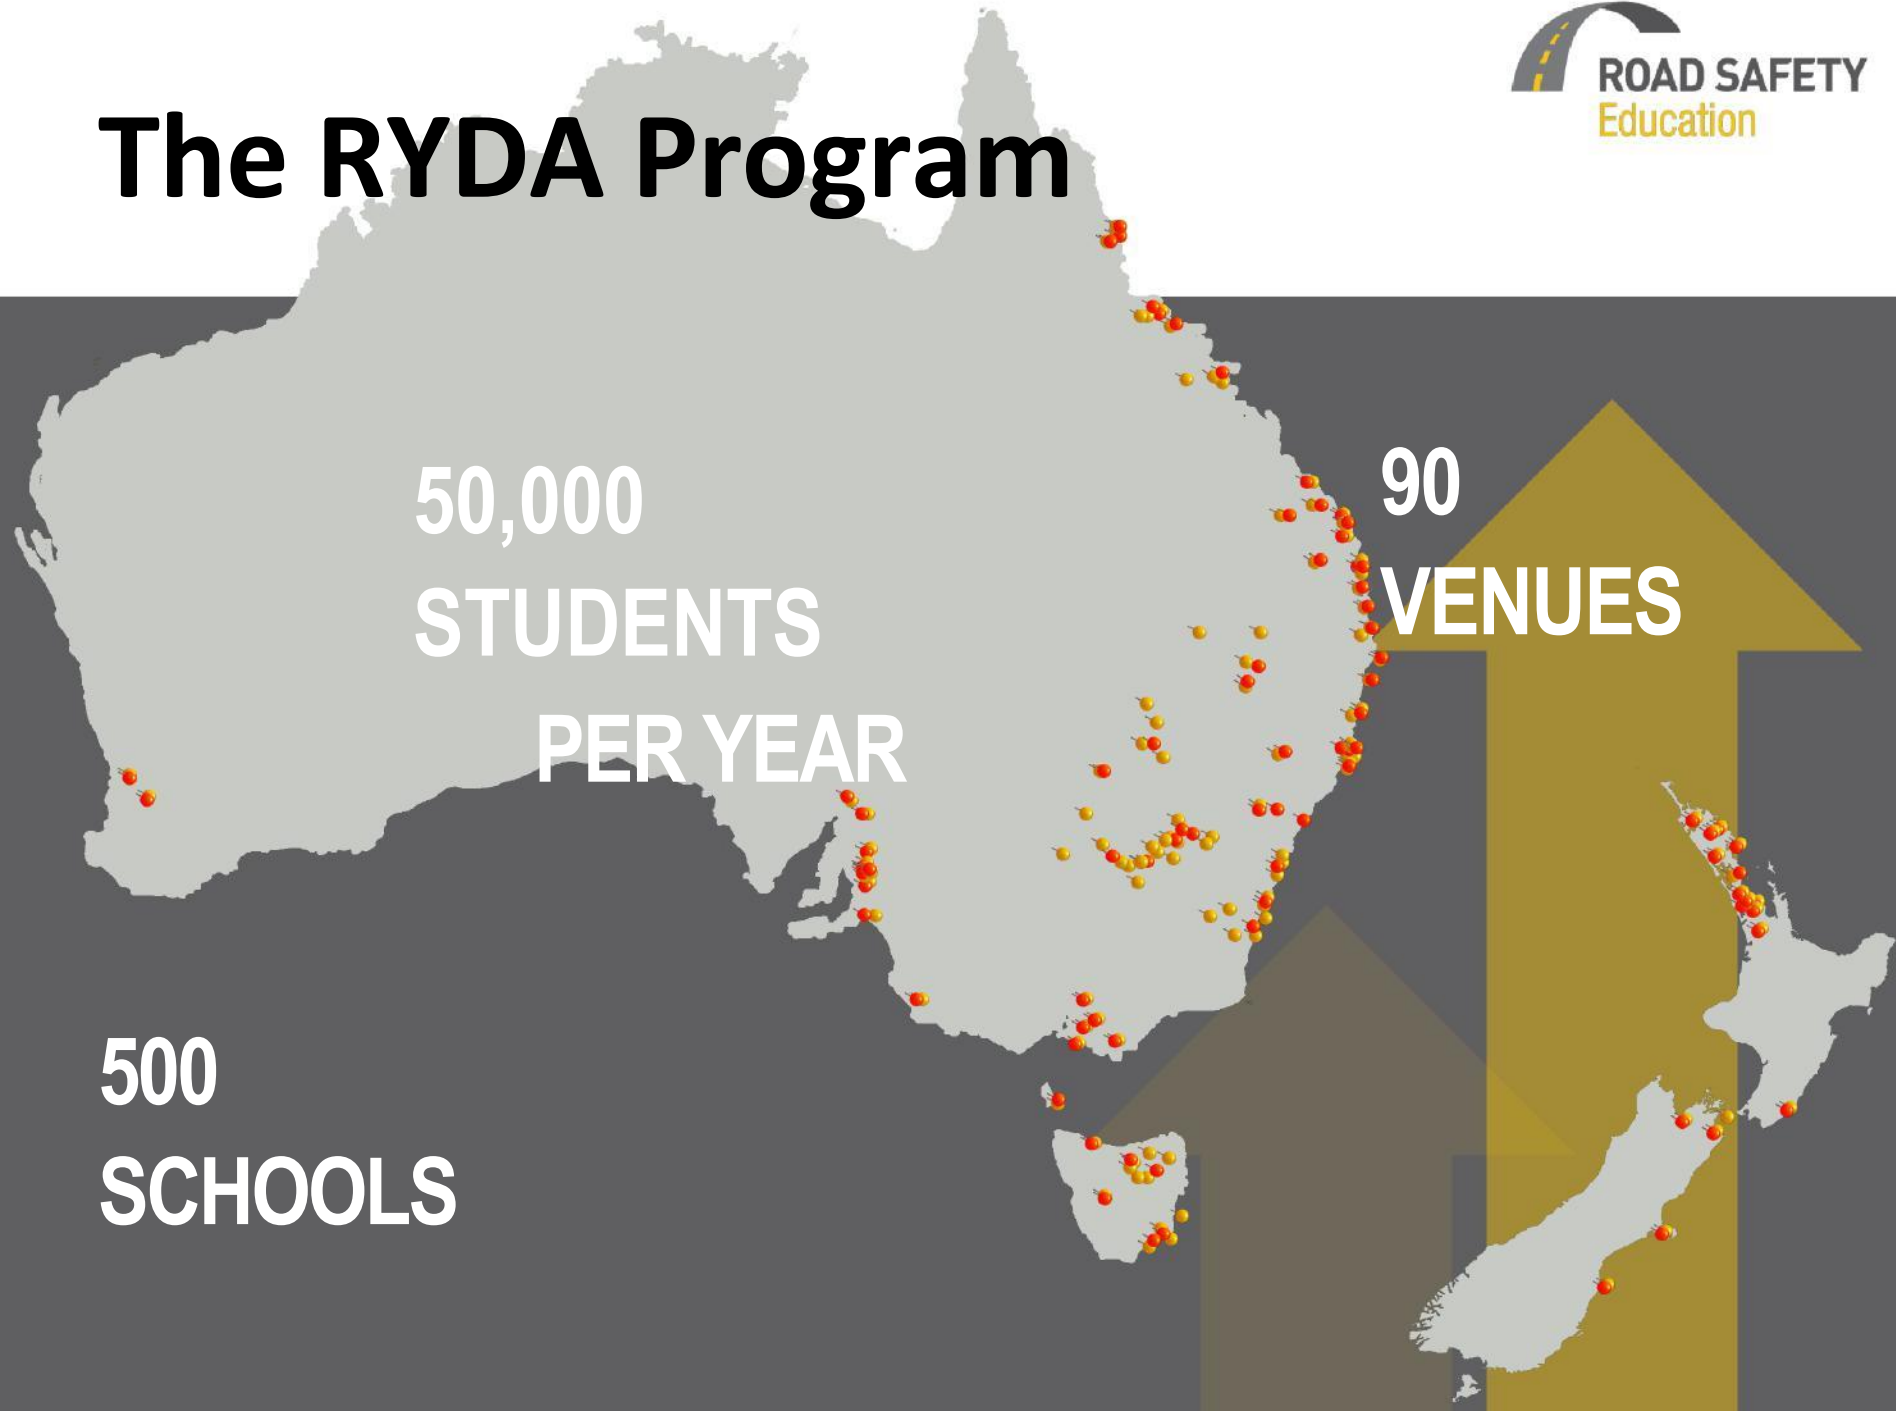

Supporting excellence in road safety education

Kerry Chikarovski
Chair
Road Safety Education Limited (RSE)

Road crashes cost society \$27 billion every year but the true cost is often only realised when it hits close to home, impacting family, friends and a school community

The RYDA Program

RYDA Evaluation

Student Surveys – Behavioural Change

85% of students said RYDA changed their awareness of personal risks and **90%** said they would apply what they learnt at RYDA as a driver and/or passenger

WORKING WITH OUR PARTNERS

- TO HELP SAVE THE LIVES OF OUR YOUNG PEOPLE

- TOGETHER MAKING A DIFFERENCE

Founding Sponsor

Co-Founding Sponsor NZ

Foundation Donor

Community Partner

Rotary Clubs in Australia
(ACT, NSW, Qld, SA, Tas,
Vic & WA) & New Zealand

The RYDA road safety education program

To find out more ...
please visit the RYDA display in the
Rotary Showcase and speak with
Director of Program Development
Greg Rappo