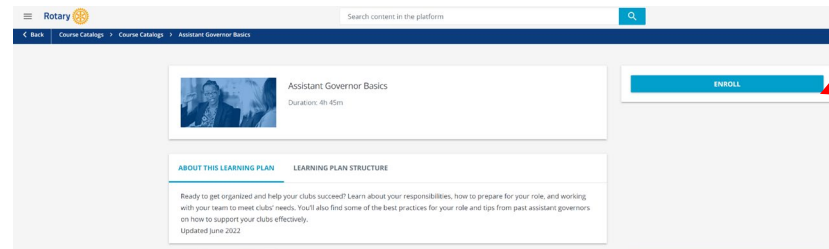

AG Training through the RI AG Training Portal

Log into “MyRotary” and proceed to the Learning Center

Note: Enrollment is necessary to access the AG Training courses.