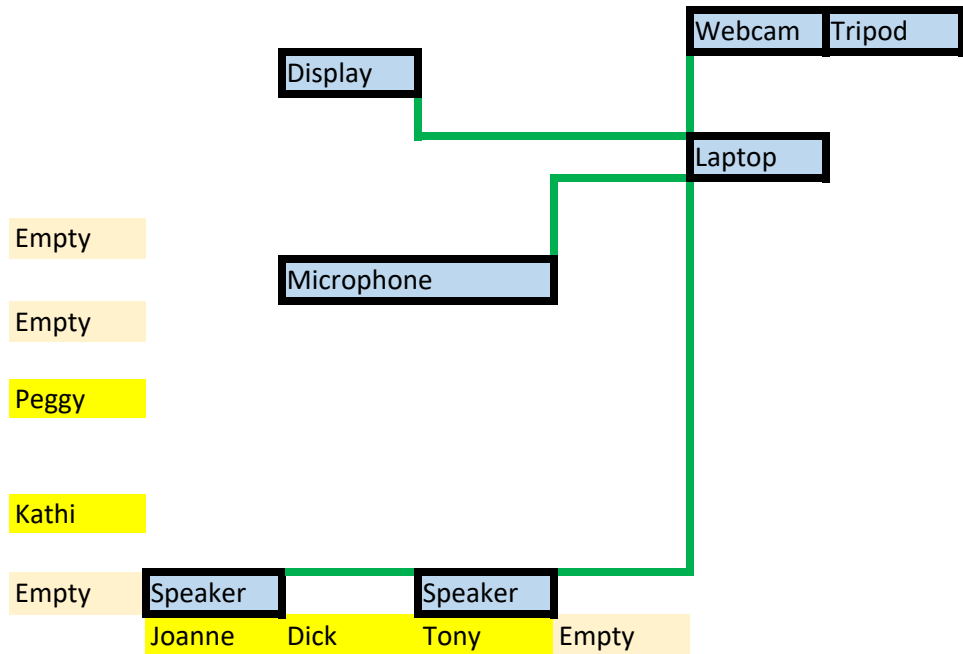

**Rotary Club Minimum Hybrid Meeting Option  
(Set and forget during meeting)**

Laptop and Display	Dick's Laptop	Dell	
HMDI Cable-6 ft	AmazonBasics 48Gbps HDMI Cable,		10
Microphone	Blue Snowball USB Microphone		\$70
USB Cord-10 ft	USB 2.0 Extension Cable		\$7
Speakers	Basics AC Powered PC External Speakers		\$30
Audio Cable-30 Ft	Pasow 3.5mm Stereo Male to Female		\$11
Webcam	NexiGo AutoFocus 1080p Webcam		\$50
USB Cord-10 ft	USB 2.0 Extension Cable		\$7
Tripod	UBeesize 67" Phone Tripod Stand		\$25
	<b>Total except laptop</b>		<b>\$209</b>

**Rotary Club Simplest Hybrid Meeting Option  
(Set and forget during meeting)**

Rotarian Rotarian  
 Rotarian Rotarian  
 Rotarian Rotarian  
 Rotarian Rotarian

Camera, Speakers  
 Microphone,  
 18- radius

Stand to be seen  
 Rotarian Rotarian  
 Rotarian Rotarian  
 Rotarian Rotarian  
 Rotarian Rotarian

Camera, Speakers, Microphone		
Meeting Owl Pro - 360-Degree, 1080p HD Smart Video		\$999
Conference Camera, Microphone, and Speaker		
USB Cord-10 ft	USB 2.0 Extension Cable	\$7
Acer KB272HL bix 27" Full HD (1920 x 1080)	Acer Vision Care VA Monitor	\$160
	<b>Total</b>	<b>\$1,166</b>

Display Options		
ViewSonic 3800 Lumens SVGA High Brightness Projector		\$300
Projector Screen with Stand, 80 Inch		\$85
HD 720p LED TV - 24" Class (23.6" Diag) - 24LJ4540, w/stand		\$140
Television (with integral speakers)		
Portable TV Stand for 37-75 Inch Flat Screen TVs-		\$65