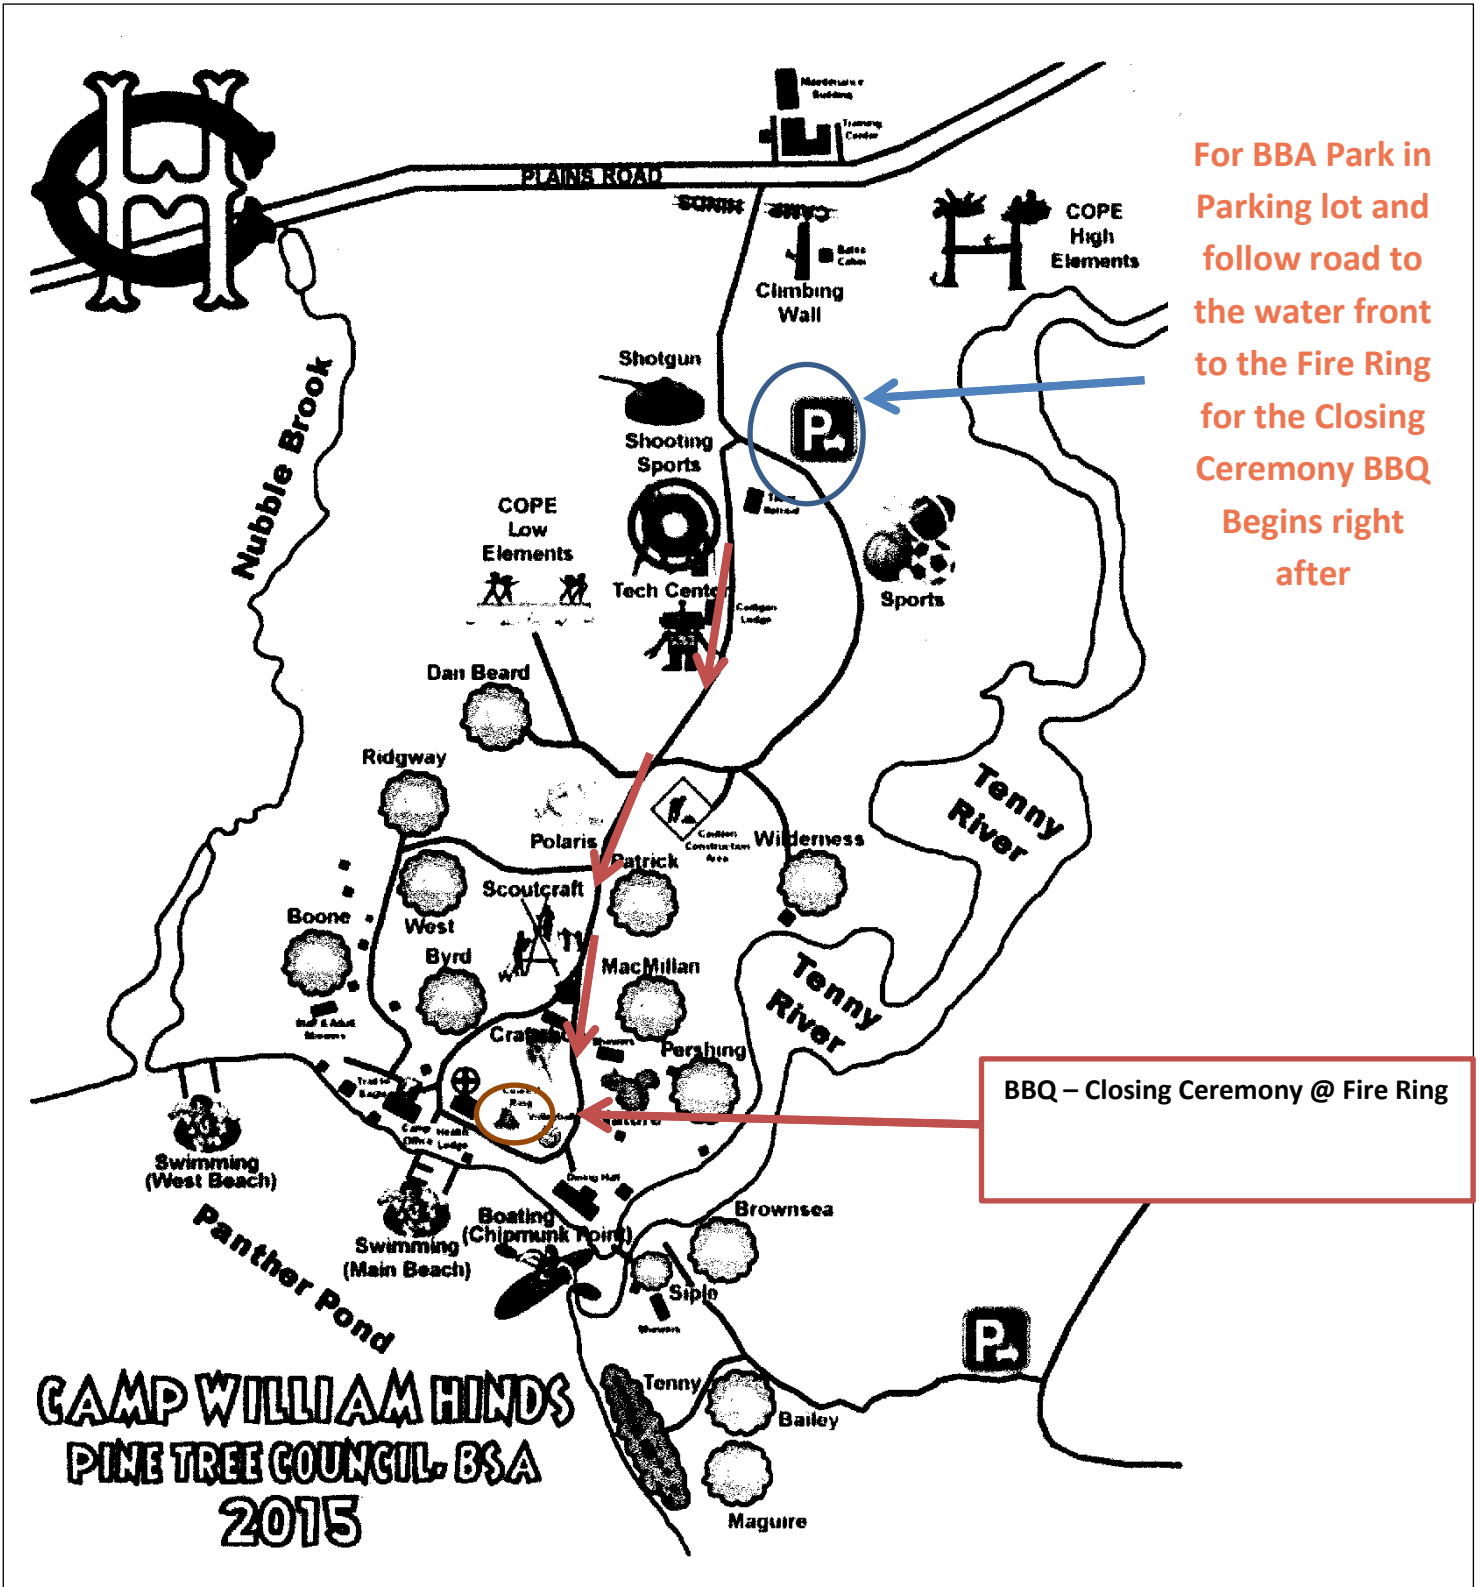

BBQ Map to Fire Ring: BBQ on the Water front. This is about a ½ mile walk.

For BBA Park in Parking lot and follow road to the water front to the Fire Ring for the Closing Ceremony BBQ Begins right after

BBQ - Closing Ceremony @ Fire Ring