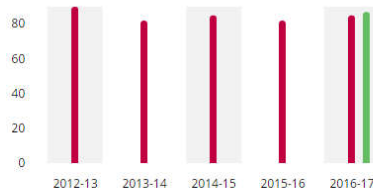

Dashboard

Goal Center

Global View

Service Activities

Resources

Reports

Contact Us

SETTINGS

Language

Dashboard

Welcome to Rotary Club Central, the online tool for setting goals and tracking progress. Explore data and trends related to your club's goals on this page, and use the tabs to manage goals, project activities, and more. **Please note: data reported in other Rotary systems and third party vendor systems will be delayed for at least 24 hours.**

Global My Zone My District My Club Group My Club

Rotary Club of Riverhead

Membership Trends

	2012-13	2013-14	2014-15	2015-16	2016-17
July 1	-	-	-	-	-
Achievement	90	82	85	82	85
Goal	0	0	0	0	87