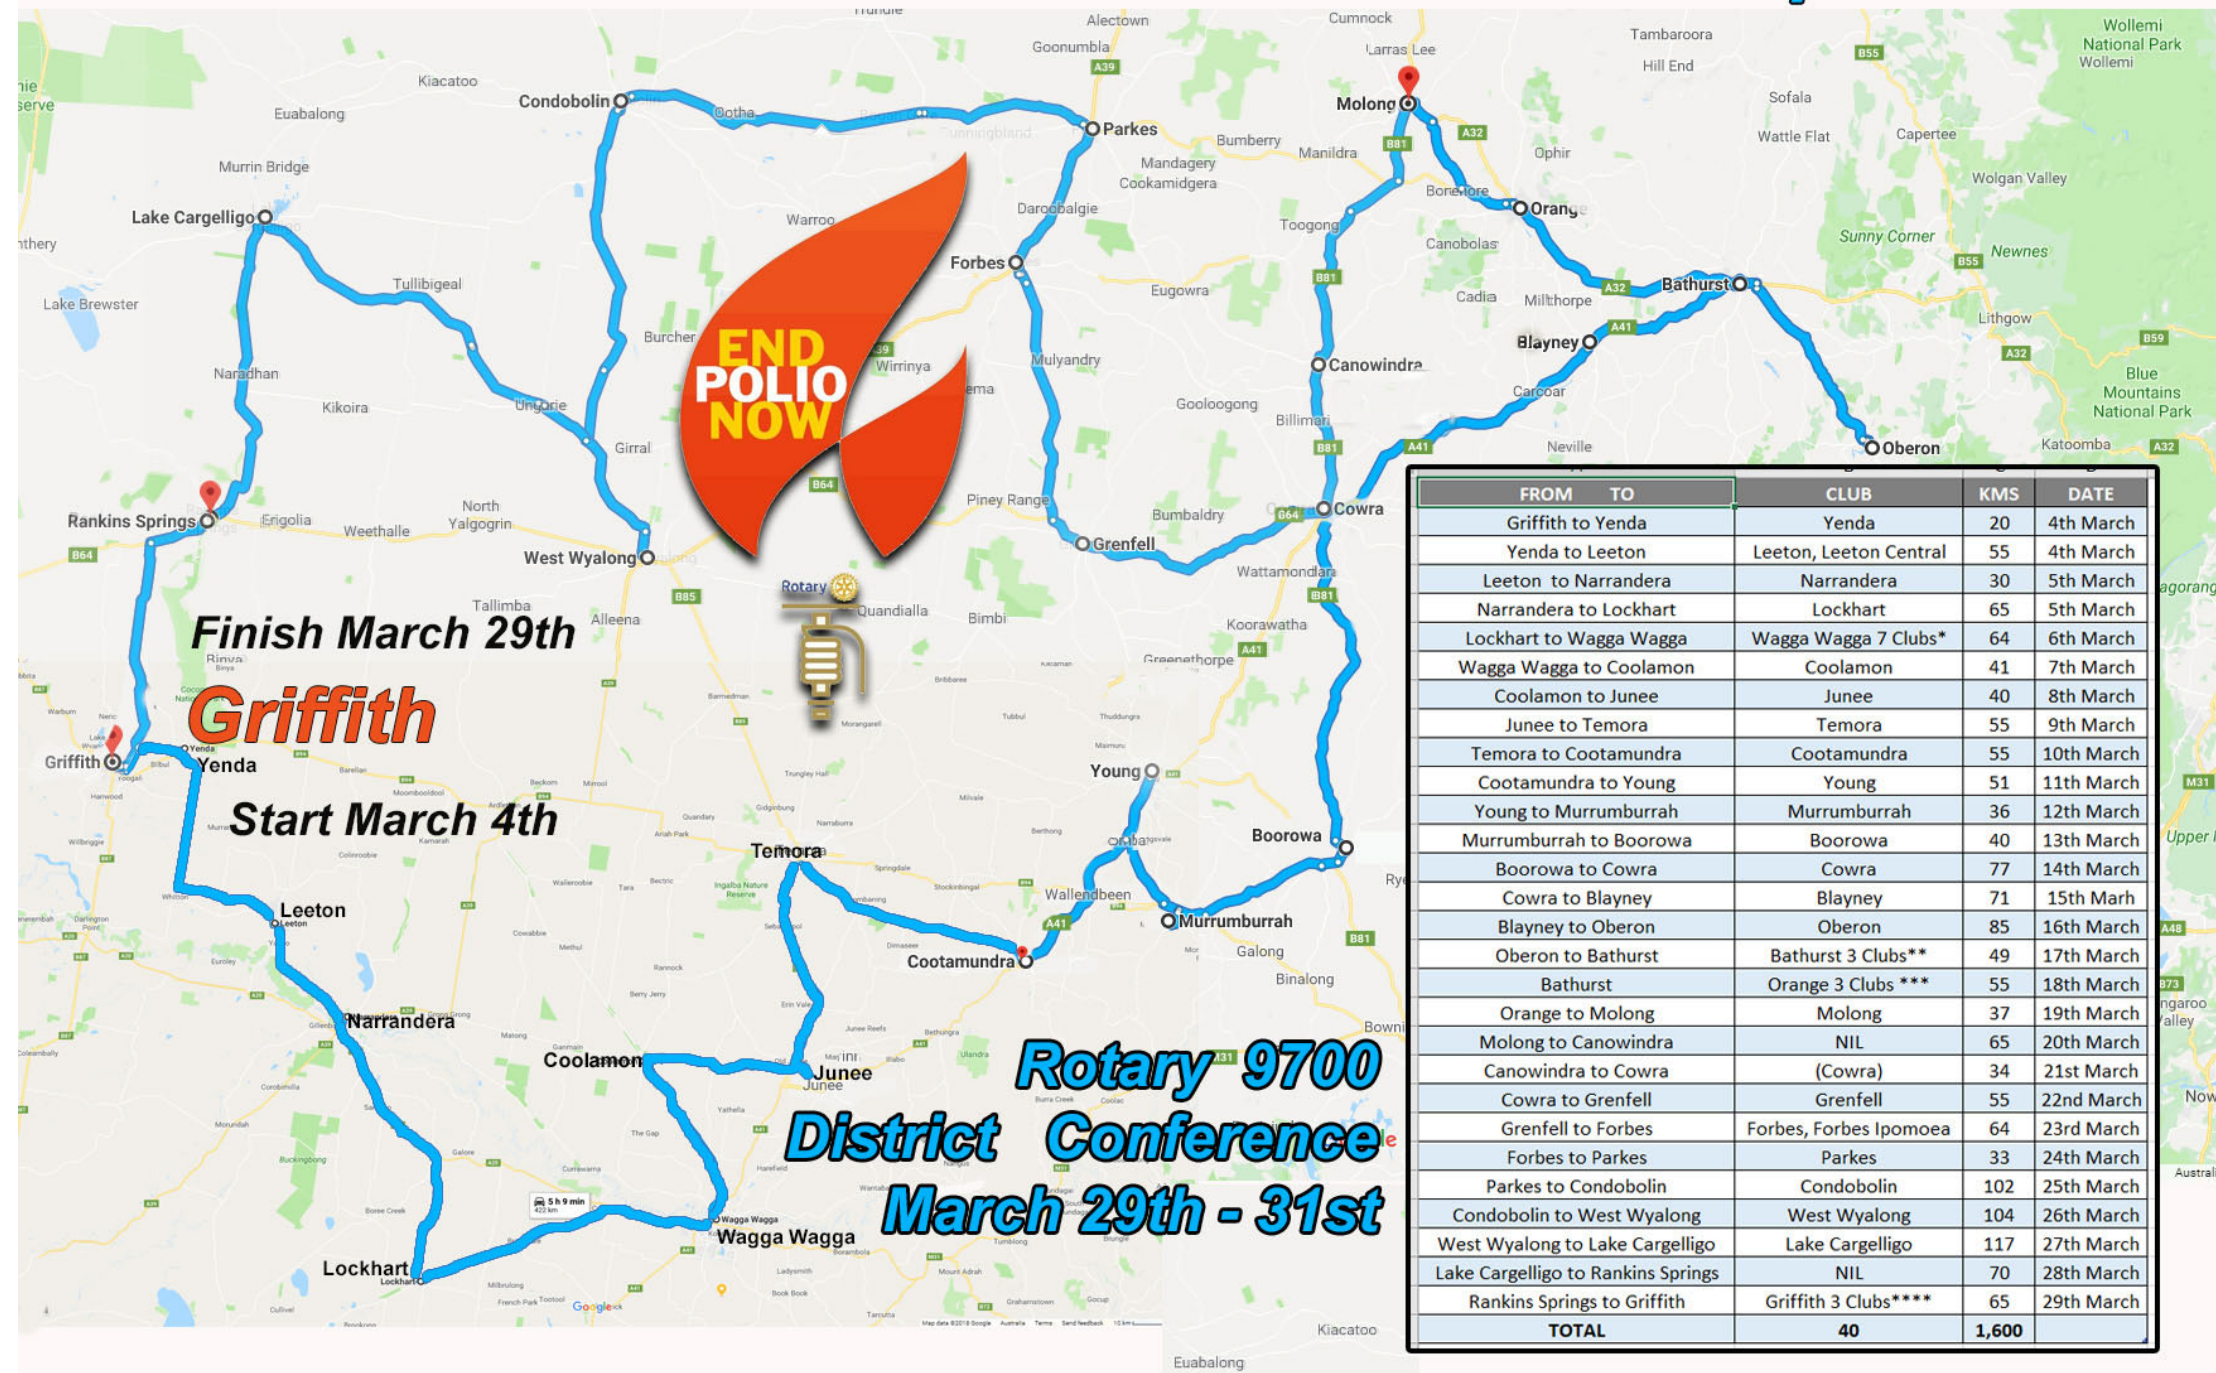

Join the PARADE

Polio Awareness Ride Across the District - Expedition

| FROM | TO | CLUB | KMS | DATE |
|------------------------------------|------------------------|--------------|------------|------|
| Griffith to Yenda | Yenda | 20 | 4th March | |
| Yenda to Leeton | Leeton, Leeton Central | 55 | 4th March | |
| Leeton to Narrandera | Narrandera | 30 | 5th March | |
| Narrandera to Lockhart | Lockhart | 65 | 5th March | |
| Lockhart to Wagga Wagga | Wagga Wagga 7 Clubs* | 64 | 6th March | |
| Wagga Wagga to Coolamon | Coolamon | 41 | 7th March | |
| Coolamon to Junee | Junee | 40 | 8th March | |
| Junee to Temora | Temora | 55 | 9th March | |
| Temora to Cootamundra | Cootamundra | 55 | 10th March | |
| Cootamundra to Young | Young | 51 | 11th March | |
| Young to Murrumburrah | Murrumburrah | 36 | 12th March | |
| Murrumburrah to Boorowa | Boorowa | 40 | 13th March | |
| Boorowa to Cowra | Cowra | 77 | 14th March | |
| Cowra to Blayney | Blayney | 71 | 15th March | |
| Blayney to Oberon | Oberon | 85 | 16th March | |
| Oberon to Bathurst | Bathurst 3 Clubs** | 49 | 17th March | |
| Bathurst | Orange 3 Clubs*** | 55 | 18th March | |
| Orange to Molong | Molong | 37 | 19th March | |
| Molong to Canowindra | NIL | 65 | 20th March | |
| Canowindra to Cowra | (Cowra) | 34 | 21st March | |
| Cowra to Grenfell | Grenfell | 55 | 22nd March | |
| Grenfell to Forbes | Forbes, Forbes Ipomoea | 64 | 23rd March | |
| Forbes to Parkes | Parkes | 33 | 24th March | |
| Parkes to Condobolin | Condobolin | 102 | 25th March | |
| Condobolin to West Wyalong | West Wyalong | 104 | 26th March | |
| West Wyalong to Lake Cargelligo | Lake Cargelligo | 117 | 27th March | |
| Lake Cargelligo to Rankins Springs | NIL | 70 | 28th March | |
| Rankins Springs to Griffith | Griffith 3 Clubs**** | 65 | 29th March | |
| TOTAL | 40 | 1,600 | | |