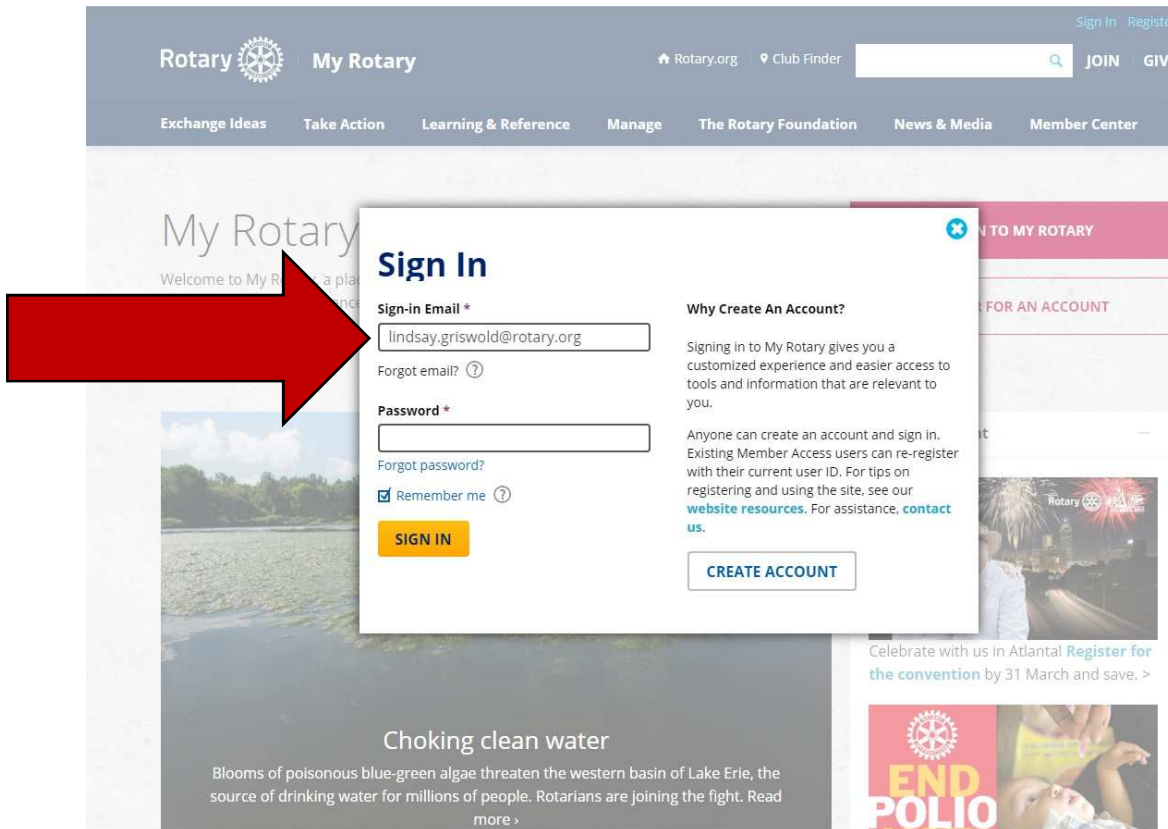

STEP 2: Sign in to your MyRotary account using your sign-in e-mail and password.