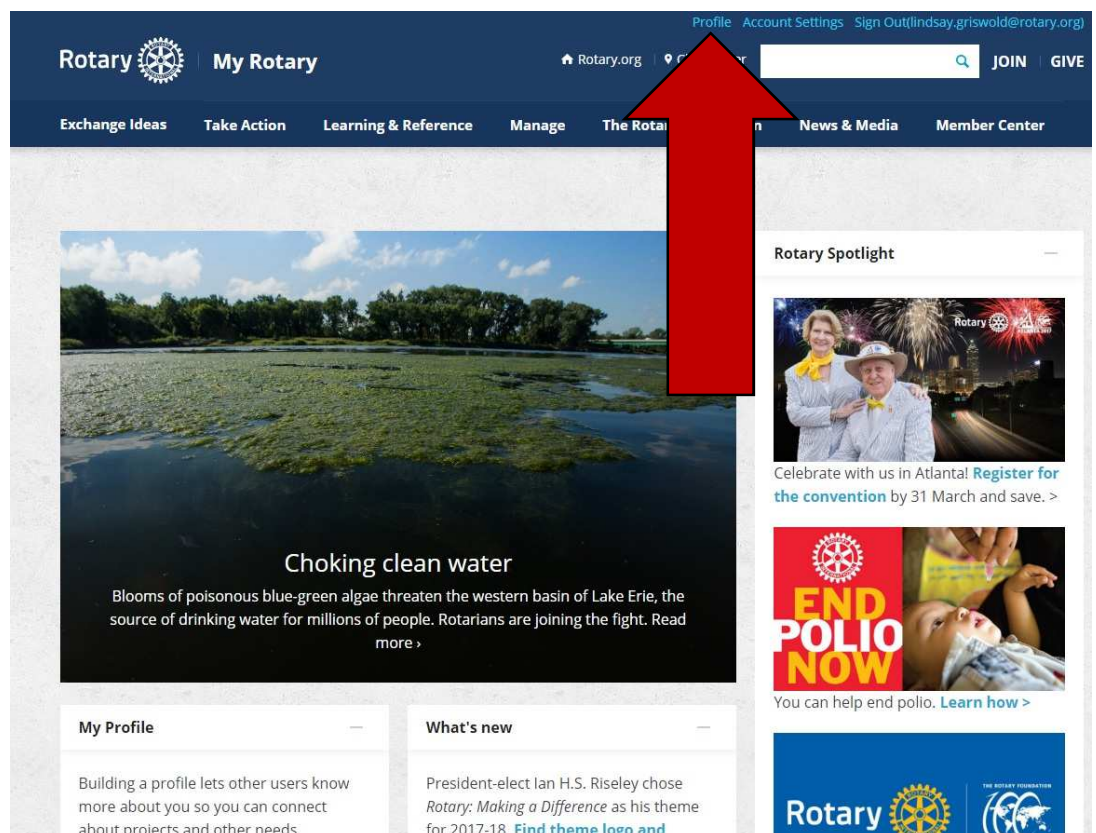

### TO ACCESS THE WORKGROUP, PLEASE FOLLOW THESE STEPS:

**STEP 1:** Navigate to <https://my.rotary.org/> and click the Sign In/Register link in the upper right-hand corner.

The screenshot shows the My Rotary Member Dashboard. At the top right, there are links for "Sign In" and "Register". A large red arrow points from the text above to these links. Below the navigation bar, there are two prominent buttons: "SIGN IN TO MY ROTARY" and "REGISTER FOR AN ACCOUNT". The main content area features a "Rotary Spotlight" section with an image of two people and text about a convention in Atlanta, and another section titled "Choking clean water" with an image of a lake and text about blue-green algae.

**STEP 2:** Sign in to your MyRotary account using your sign-in e-mail and password.

**STEP 3:** Navigate to your profile page by clicking *Profile* in the upper right-hand corner of the screen.

**STEP 4:** Click *Rotary Workgroups* to the right of your profile picture.