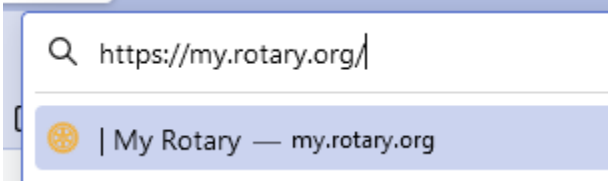

To view your Paul Harris Points (“PHF Recognition Amount”)

➔ Note: These instructions are for a larger-screen device, such as PC/MAC/iPad

- 1.) Open your browser and go to <https://my.rotary.org>

- 2.) If you are not automatically signed in by your browser, sign in.