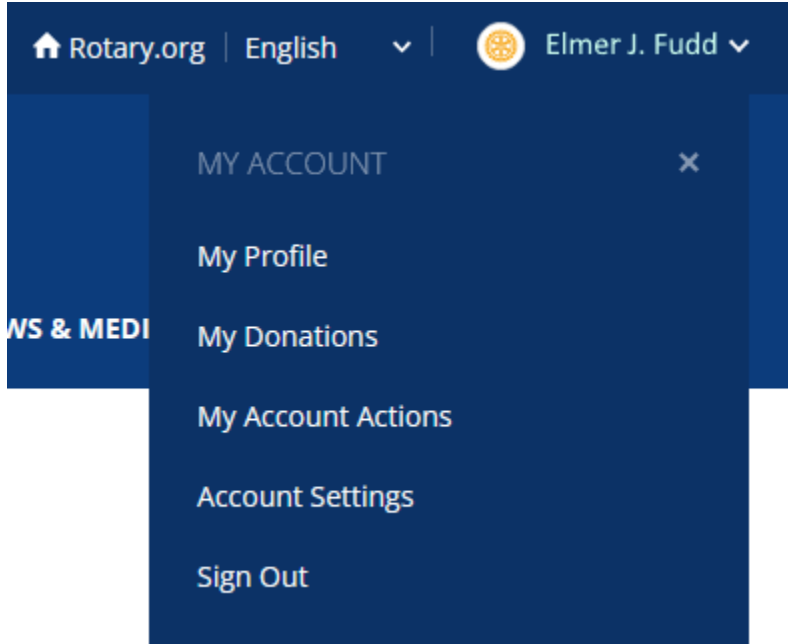

## To view your Paul Harris Points (“PHF Recognition Amount”)

➔ Note: These instructions are for a larger-screen device, such as PC/MAC/iPad

- 1.) Open your browser and go to <https://my.rotary.org>

- 2.) If you are not automatically signed in by your browser, sign in.

A screenshot of the Rotary.org sign-in form. The form is white and contains the following elements: a circular logo, the text "Sign in", a "Login email address" label, a text input field containing "elmer.j.fudd@millionaire.org", a "Password" label, a password input field with ten dots, a "Remember me" checkbox which is checked, a blue "Sign in" button, and a link "Need help signing in?" at the bottom.

3.) Click the down arrow by your name at the top right side (i.e., open your Account Menu.)

4.) In the menu that pops up, click "My Donations"

5.) In the page that comes next, click "Donor History Report"