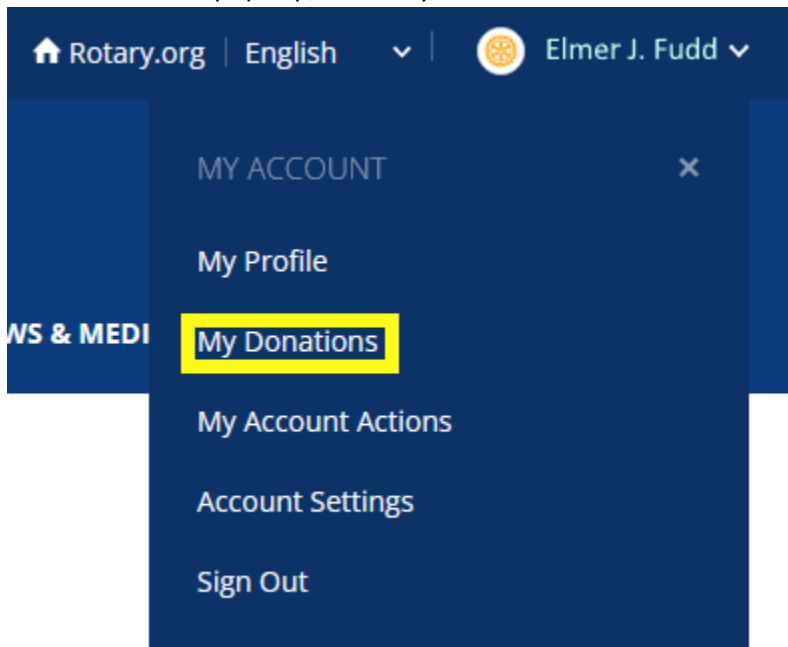

## To view your Paul Harris Points (“PHF Recognition Amount”)

➔ Note: These instructions are for a larger-screen device, such as PC/MAC/iPad

- 1.) Open your browser and go to <https://my.rotary.org>

- 2.) If you are not automatically signed in by your browser, sign in.

A screenshot of the Rotary.org sign-in form. The form is white and contains the following elements: a circular logo, the text "Sign in", a "Login email address" label, a text input field containing "elmer.j.fudd@millionaire.org", a "Password" label, a password input field with ten dots, a "Remember me" checkbox which is checked, a blue "Sign in" button, and a link "Need help signing in?" at the bottom.

3.) Click the down arrow by your name at the top right side (i.e., open your Account Menu.)

4.) In the menu that pops up, click "My Donations"

5.) In the page that comes next, click "Donor History Report"