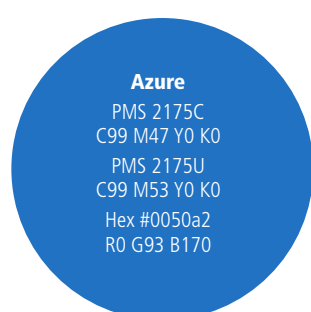

Arial for subheads, secondary nav, etc.

Secondary

Georgia for body text, secondary heads, etc.

Imagery

Rotarians Taking Action for Community

Rotarians Uniting and Exchanging Ideas

Metaphorical

Member Pin

Recognized by Rotarians the world over, your Rotary pin remains unchanged as a proud symbol of membership.

Colors

Azure
PMS 2175C
C99 M47 Y0 K0
PMS 2175U
C99 M53 Y0 K0
Hex #0050a2
R0 G93 B170

Royal Blue
PMS 286C
C100 M80 Y9 K2
PMS 286U
C100 M92 Y9 K2
Hex #0c3c7c
R23 G69 B143