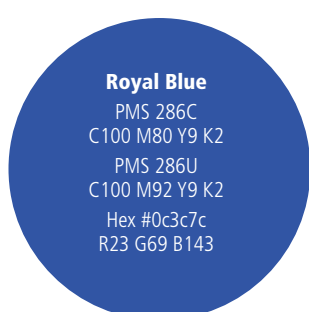

Arial for subheads, secondary nav, etc.

Secondary

Georgia for body text, secondary heads, etc.

Imagery

Rotarians Taking Action for Community

Rotarians Uniting and Exchanging Ideas

Metaphorical

Member Pin

Recognized by Rotarians the world over, your Rotary pin remains unchanged as a proud symbol of membership.

Colors

Azure
PMS 2175C
C99 M47 Y0 K0
PMS 2175U
C99 M53 Y0 K0
Hex #0050a2
R0 G93 B170

Royal Blue
PMS 286C
C100 M80 Y9 K2
PMS 286U
C100 M92 Y9 K2
Hex #0c3c7c
R23 G69 B143