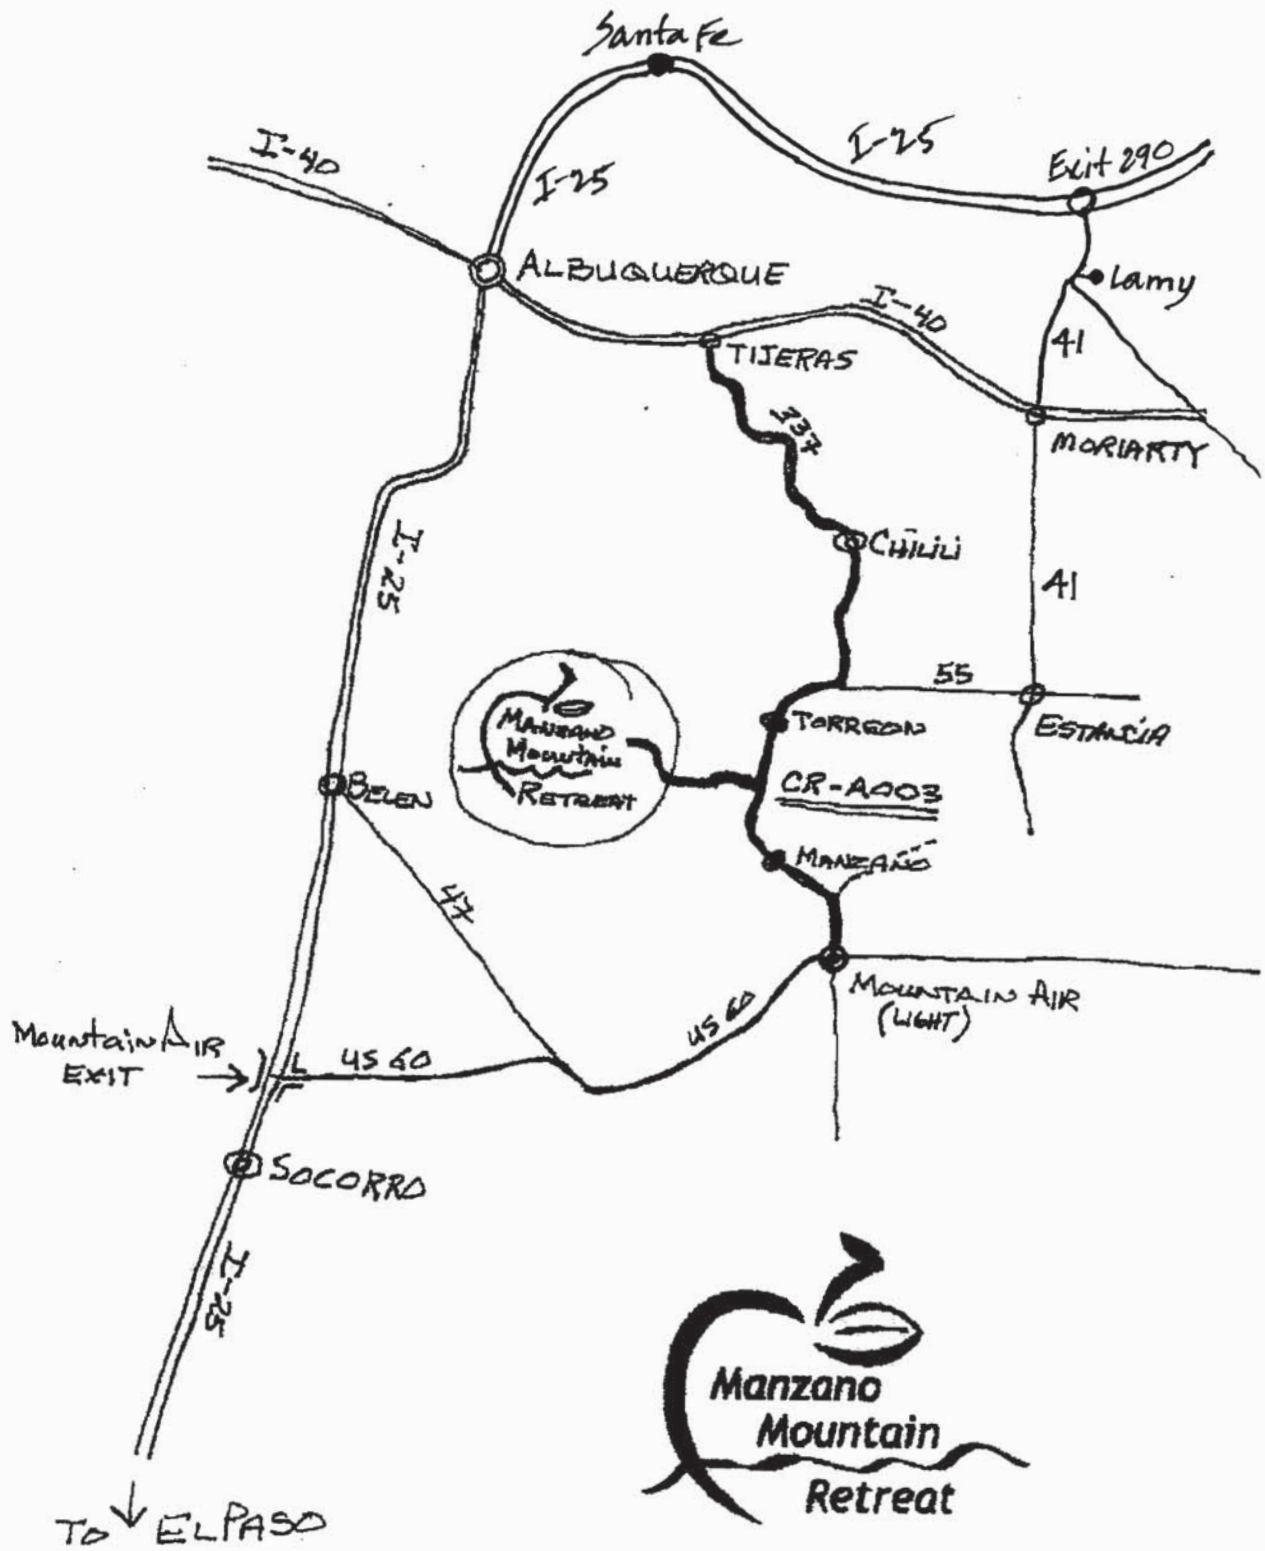

Retreat Office: 505-384-4467

Business Office: 505-858-1533
7120 Wyoming Blvd. NE 87109