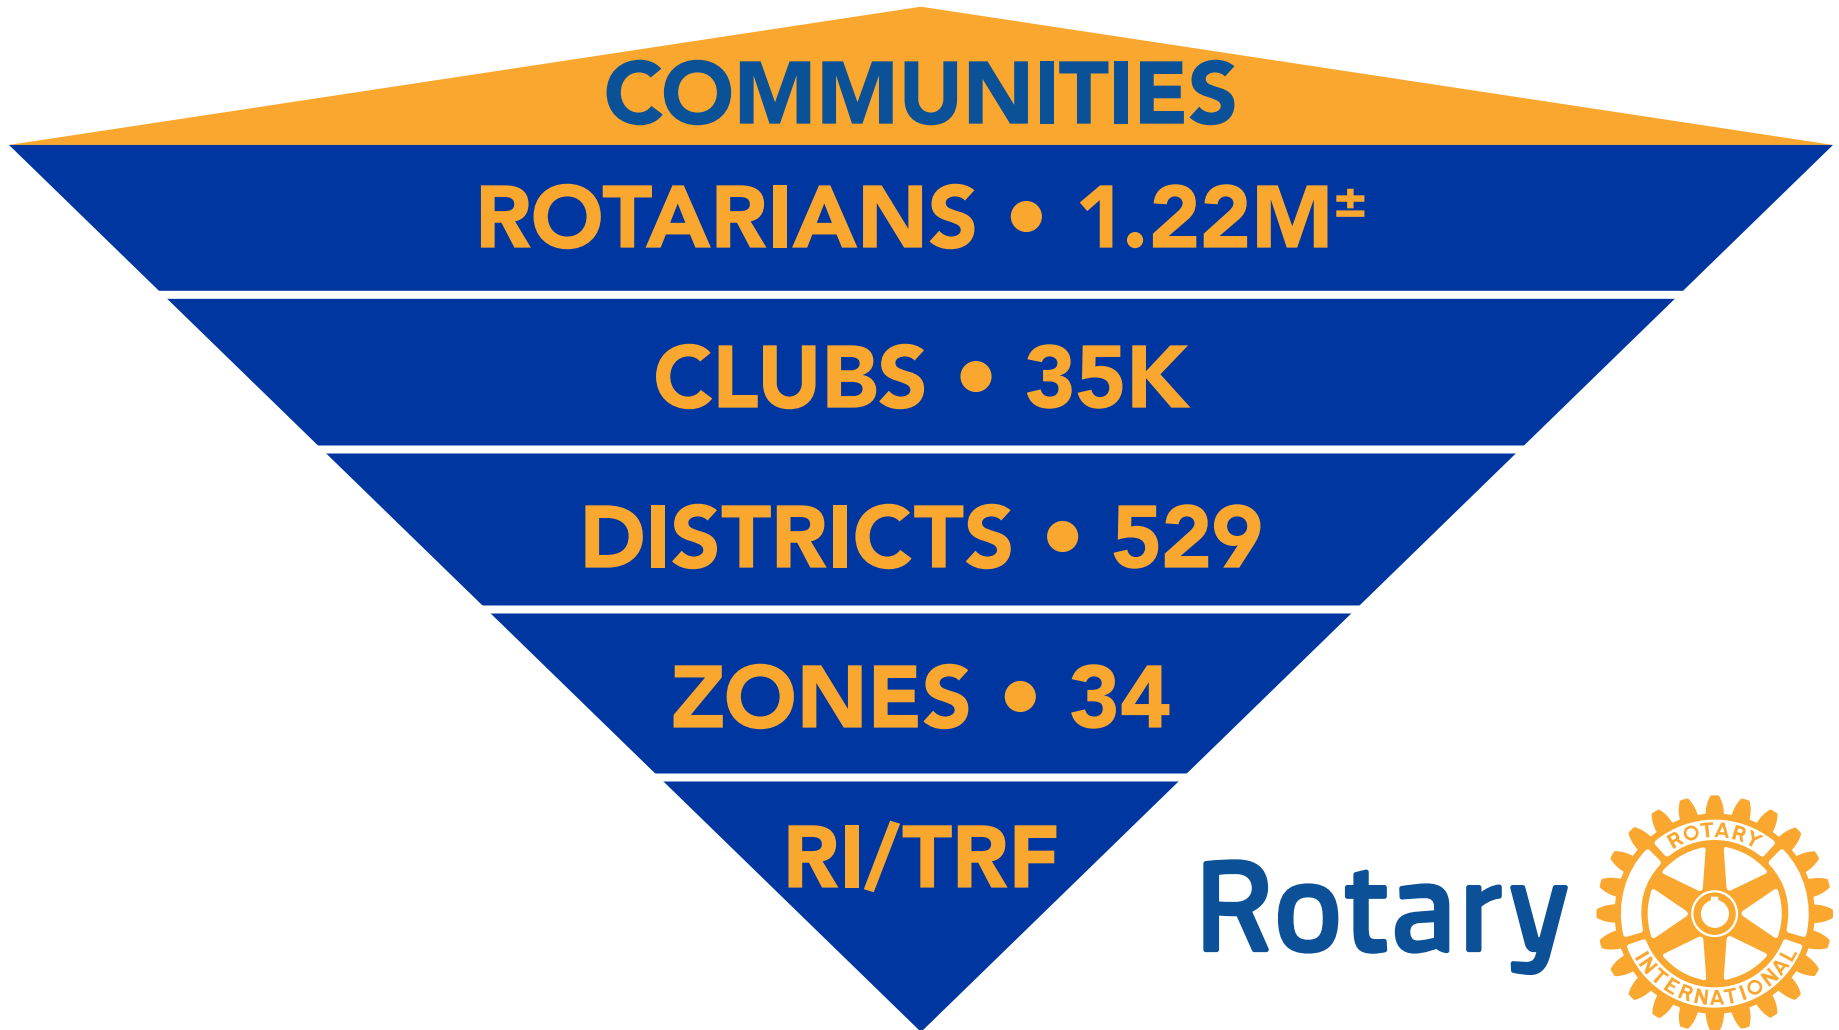

THE ROTARY STRUCTURE