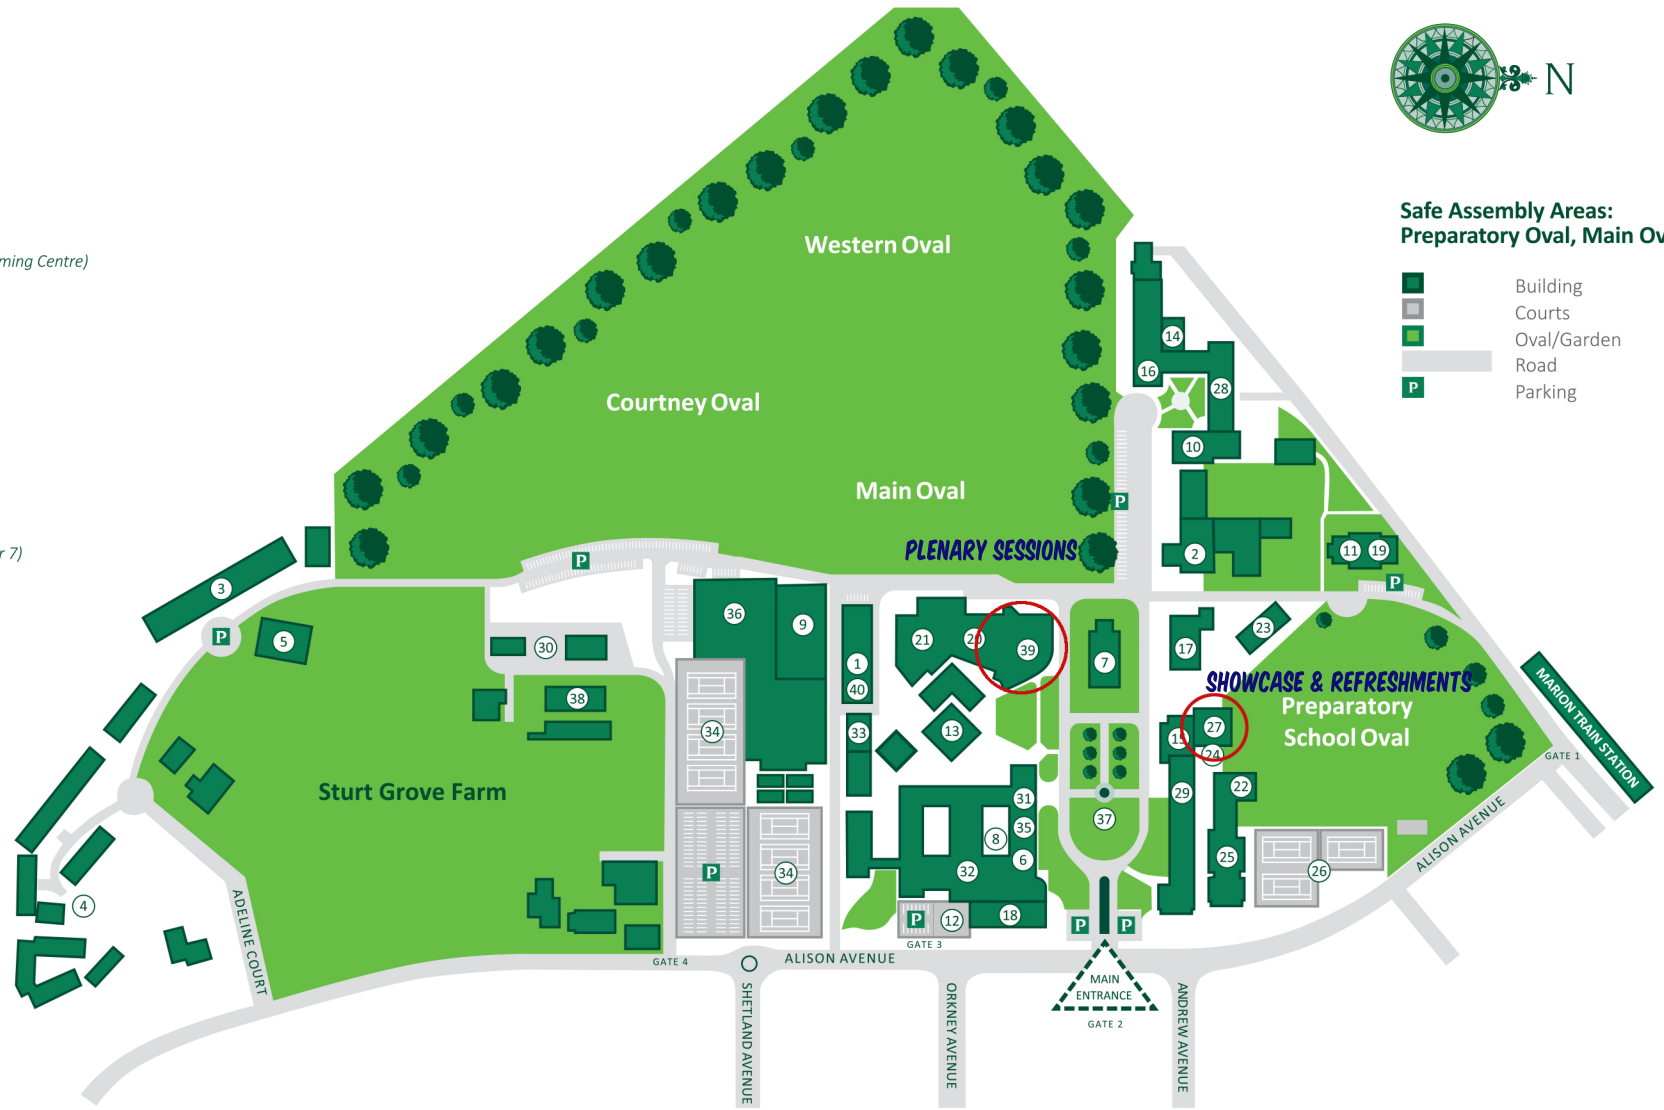

Campus Map

- ① Archives
- ② Art Centre
- ③ Boarding House (Boys)
- ④ Boarding House (Girls)
- ⑤ Boarders' Recreation (Luke Boylan Centre)
- ⑥ Business Office
- ⑦ Chapel (Sir Shirley Jeffries Memorial Chapel)
- ⑧ Cloisters
- ⑨ David Jarman Room (upstairs - Sports and Swimming Centre)
- ⑩ Dining Hall
- ⑪ Early Learning Centre (Mathwin Centre)
- ⑫ Foundation Stone Garden
- ⑬ Fricker Year 12 Centre
- ⑭ Friends of Westminster Shed
- ⑮ Haslam Library
- ⑯ Health Centre
- ⑰ Highmoor
- ⑱ Learning Resource Centre (upstairs)
- ⑲ Mathwin Centre (Ground floor: ELC; Level 1: Year 7)
- ⑳ Murray Centre
- ㉑ Music Centre
- ㉒ Nelson Wing
- ㉓ OSHC
- ㉔ Preparatory School Canteen
- ㉕ Preparatory School Classrooms
- ㉖ Preparatory School Courts
- ㉗ Preparatory School Gym (Forder Centre)
- ㉘ Preparatory School Junior Primary
- ㉙ Preparatory School Office
- ㉚ Property Maintenance
- ㉛ School Reception
- ㉜ Senior School
- ㉝ Senior School Canteen
- ㉞ Senior School Courts
- ㉟ Senior School Office
- ㊱ Sports and Swimming Centre
- ㊲ Stone and Path of Progress
- ㊳ Sturt Grove Farm
- ㊴ Theatre (Michael Murray Centre for Performing Arts)
- ㊵ Westminster Shop

Safe Assembly Areas:
Preparatory Oval, Main Oval

- Building
- Courts
- Oval/Garden
- Road
- Parking