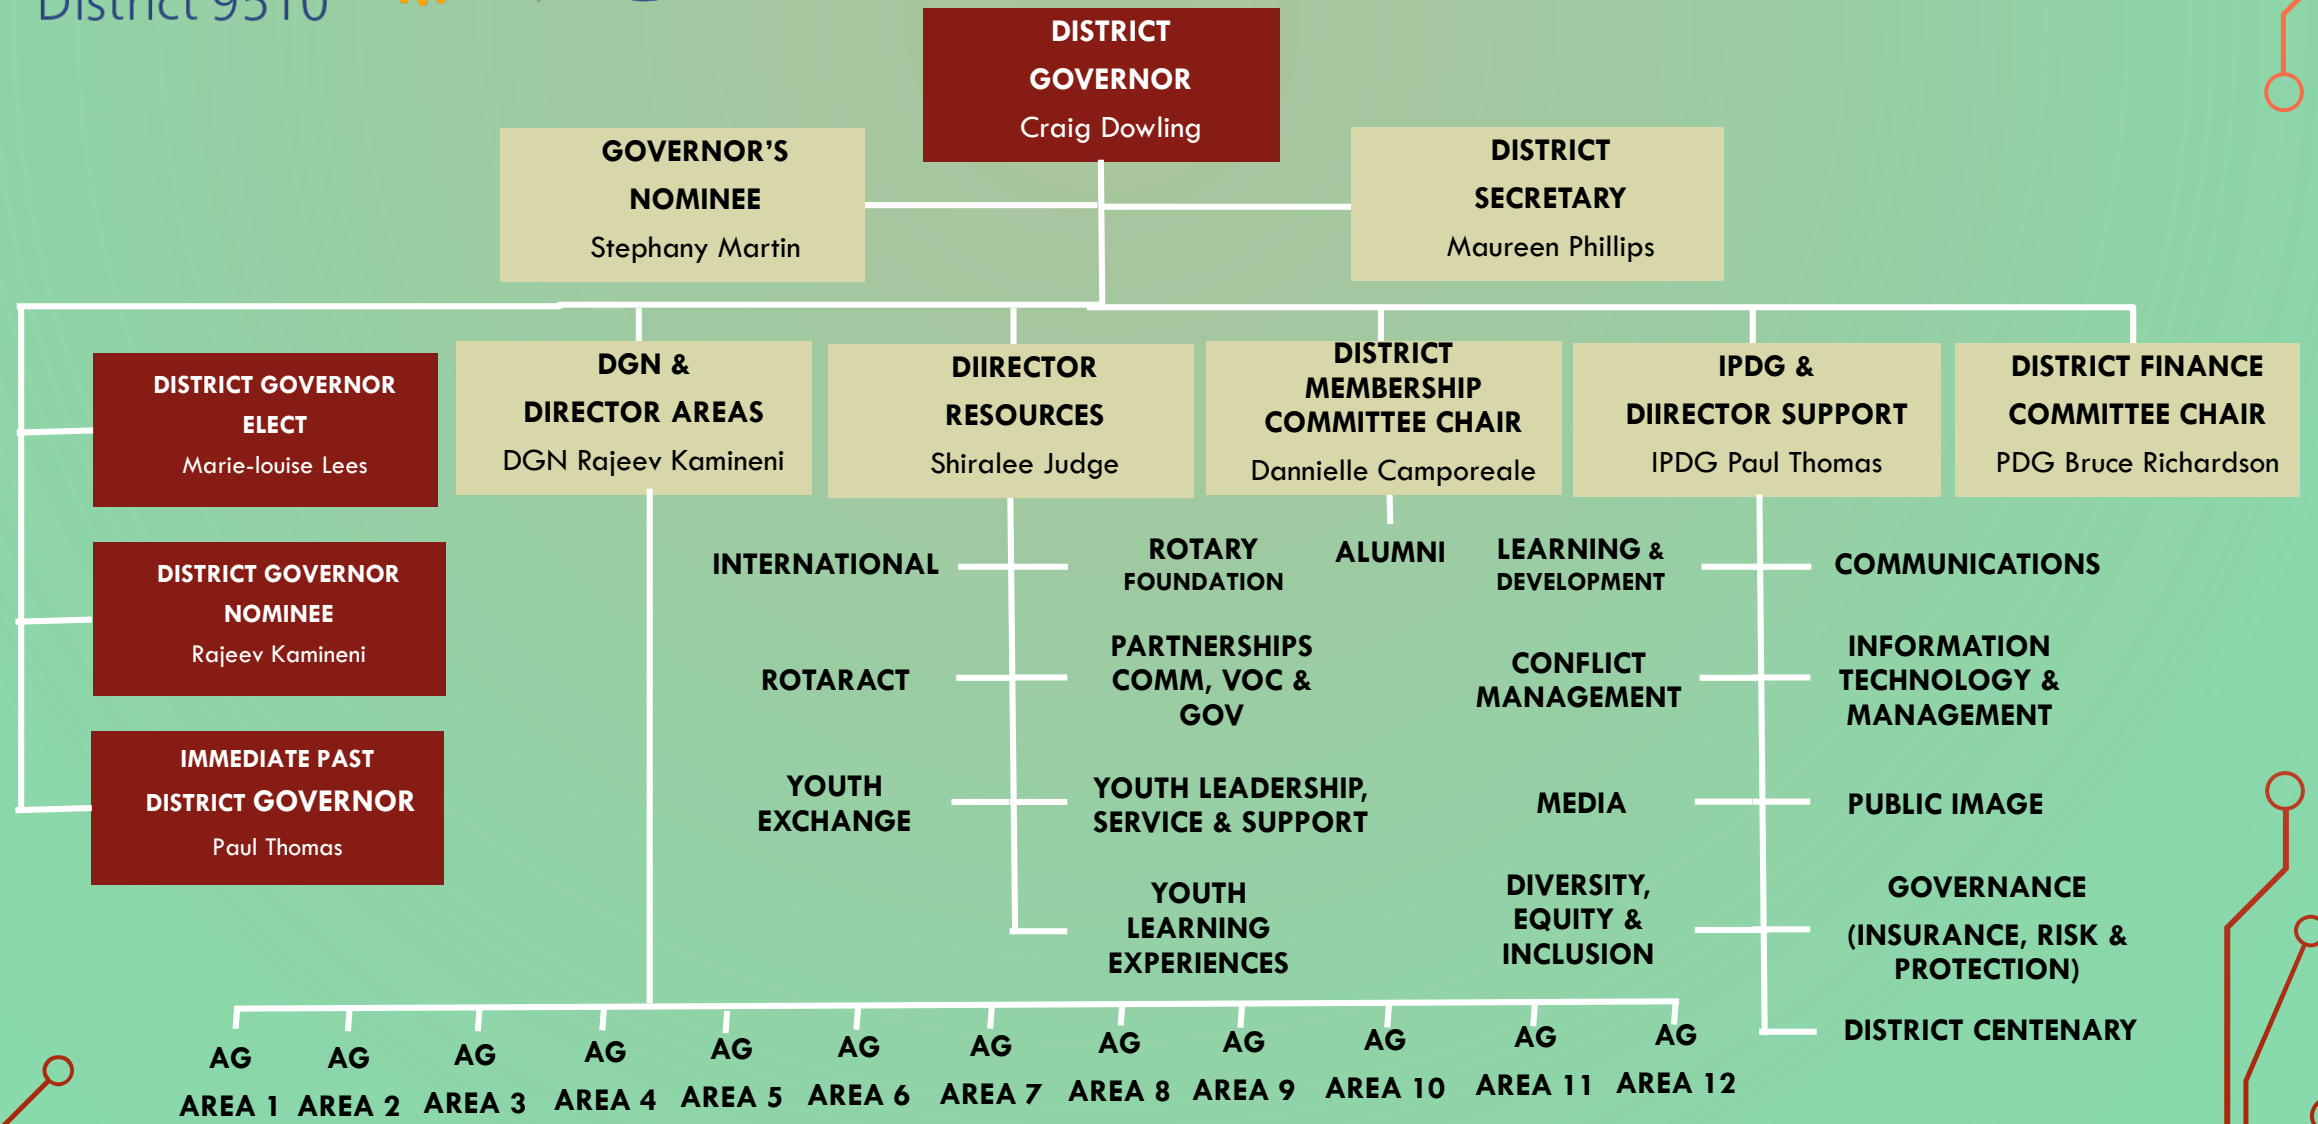

District Assembly 2023

Rotary
District 9510

Welcome & Introductions

DG Paul Thomas AM

DGE Craig Dowling

Di Clements

Rotary
District 9510

CREATE HOPE
in the WORLD

DISTRICT LEADERS

2023-2024

DISTRICT GOVERNOR ELECT
Marie-louise Lees

DGN & DIRECTOR AREAS
DGN Rajeev Kamineni

DIIRECTOR RESOURCES
Shiralee Judge

DISTRICT MEMBERSHIP COMMITTEE CHAIR
Dannielle Camporeale

IPDG & DIIRECTOR SUPPORT
IPDG Paul Thomas

DISTRICT FINANCE COMMITTEE CHAIR
PDG Bruce Richardson

DISTRICT GOVERNOR NOMINEE
Rajeev Kamineni

IMMEDIATE PAST DISTRICT GOVERNOR
Paul Thomas

INTERNATIONAL

ROTARACT

YOUTH EXCHANGE

ROTARY FOUNDATION

PARTNERSHIPS COMM, VOC & GOV

**“Build on the best of Rotary’s
past to create something better”**

Rotary
District 9510

PRIORITY #4. PEACE

**PEACEBUILDING AND
CONFLICT PREVENTION**

**“Peace is the soil where HOPE
takes root”**

Rotary
District 9510