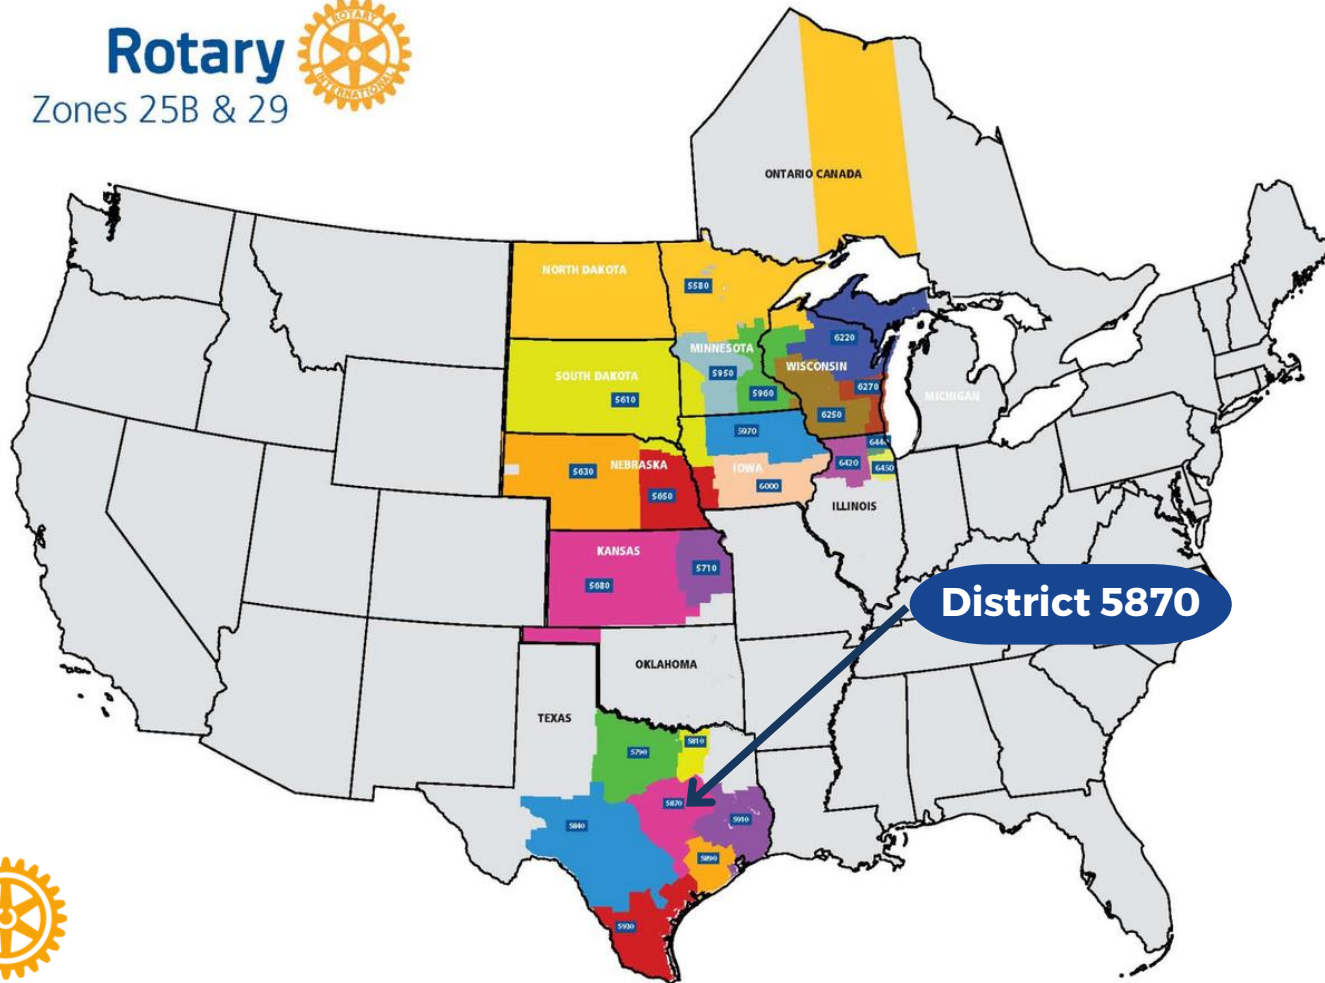

DISTRICTS & ZONES

Rotary
Zones 25B & 29

District 5870

Rotary
District 5870
Central Texas

District 5870 Central Texas is in Zone 25B