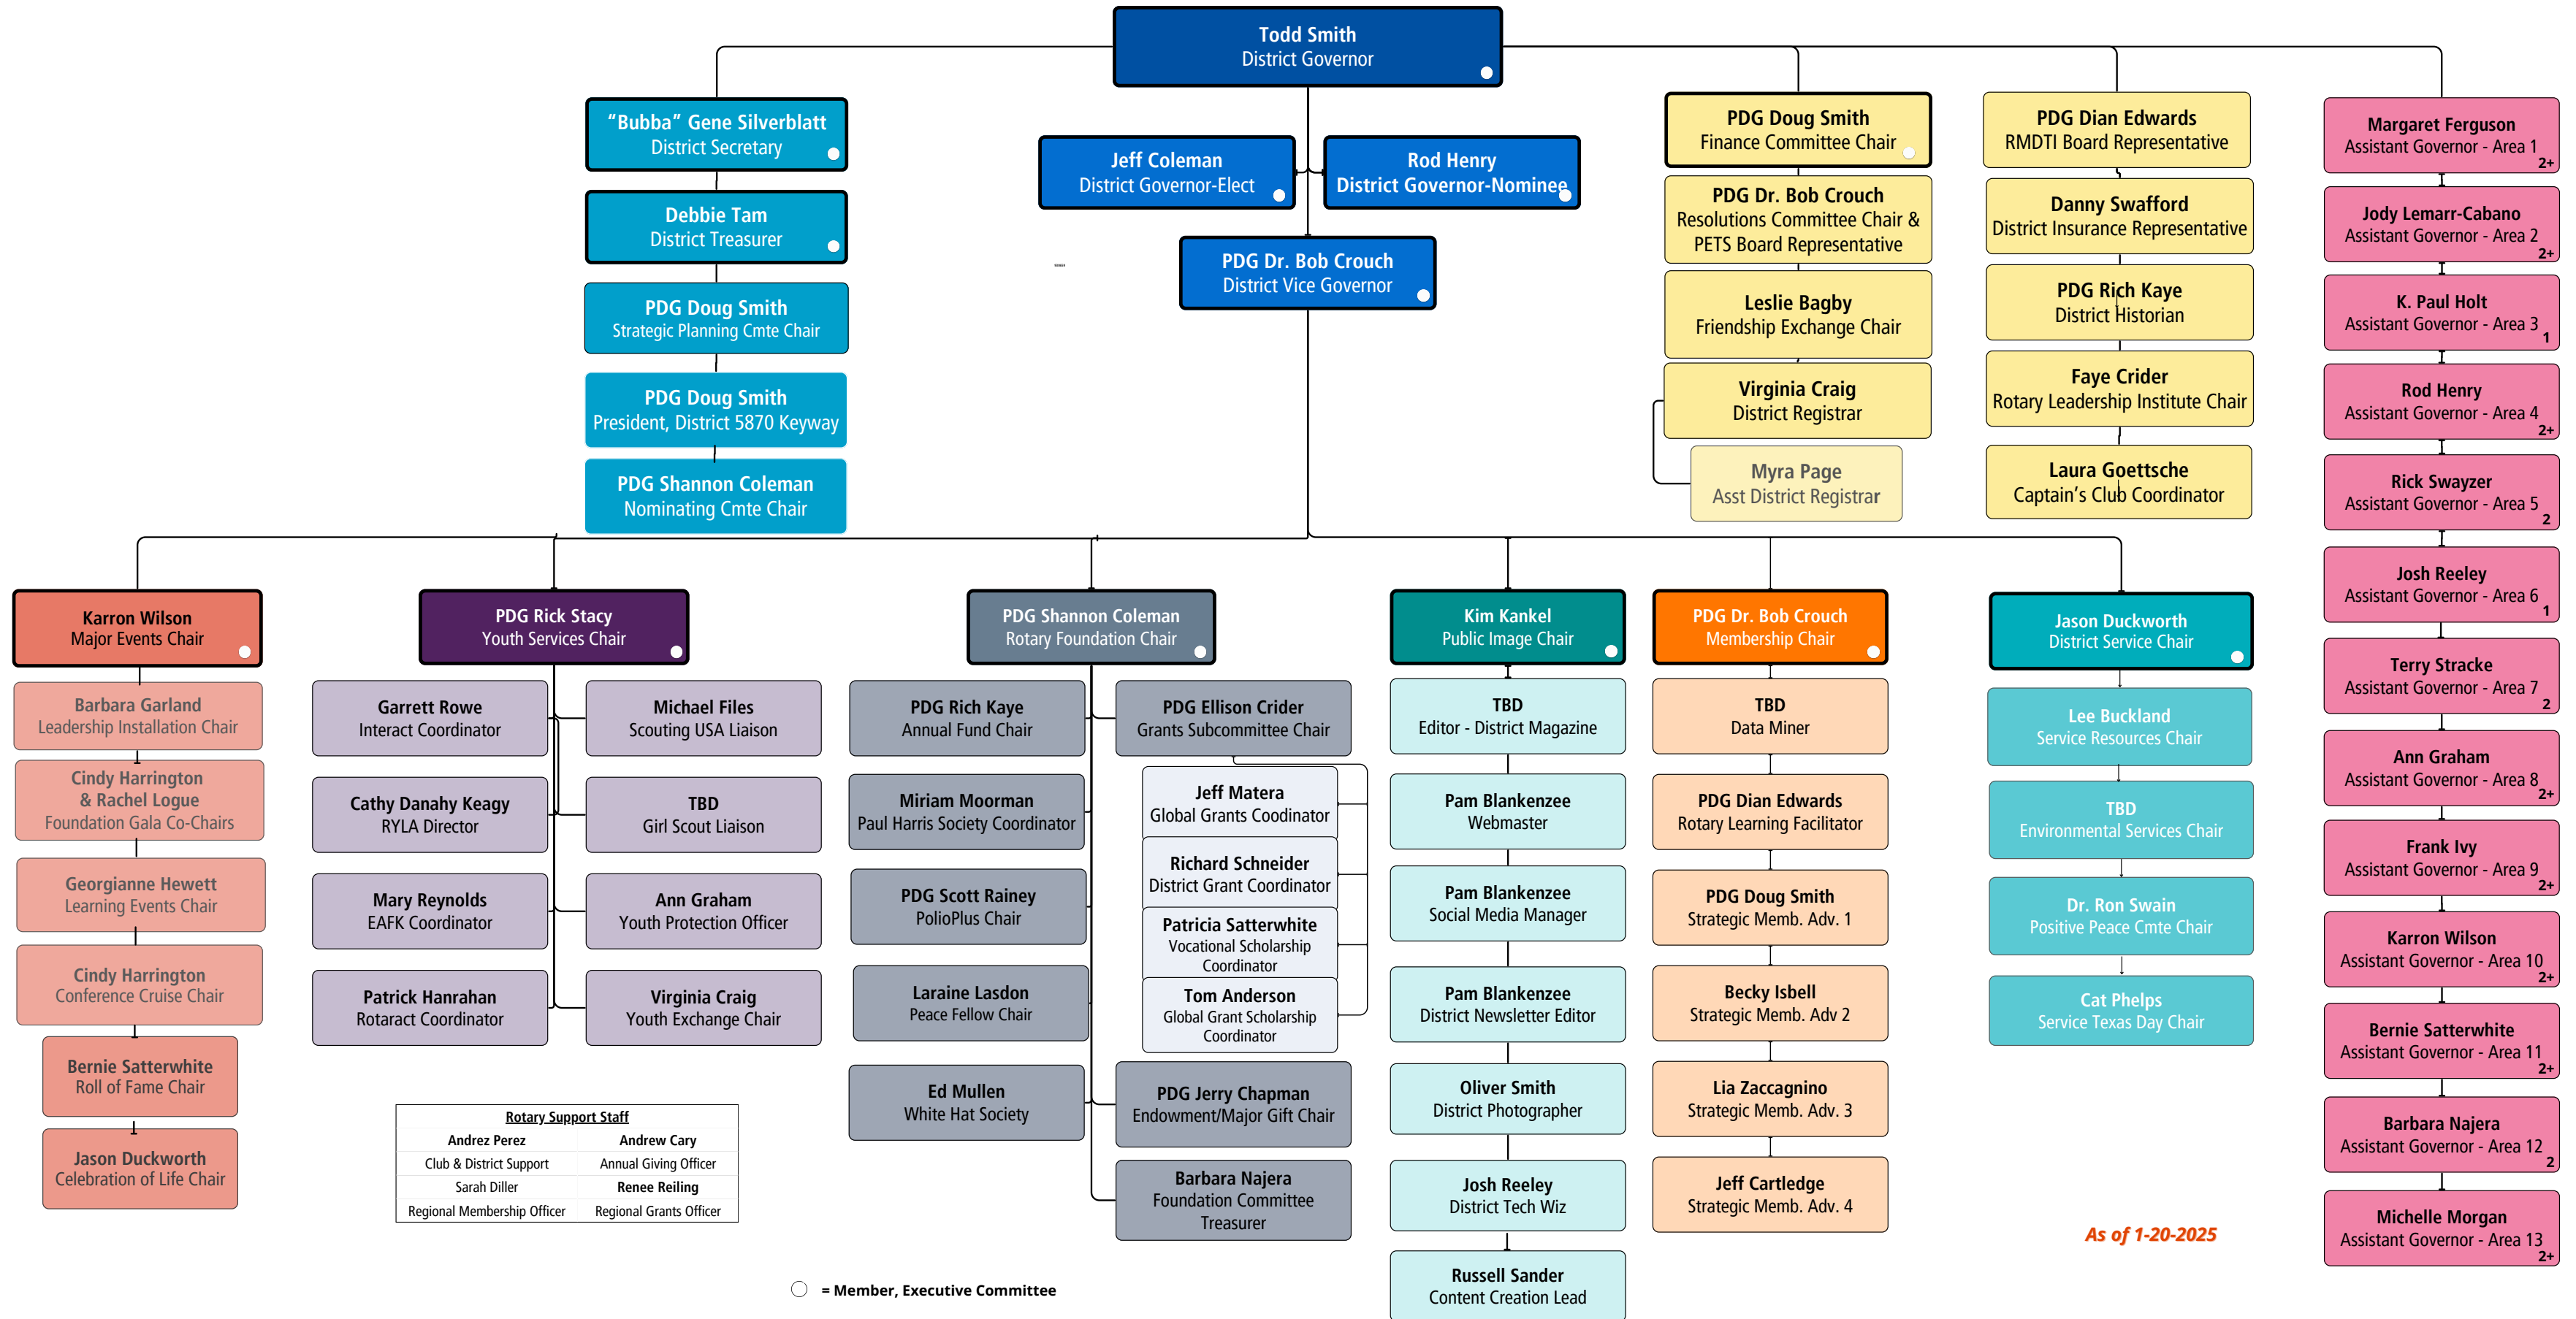

2025-2026 Organizational Chart

Rotary Support Staff	
Andrez Perez Club & District Support	Andrew Cary Annual Giving Officer
Sarah Diller Regional Membership Officer	Renee Reiling Regional Grants Officer

○ = Member, Executive Committee

As of 1-20-2025