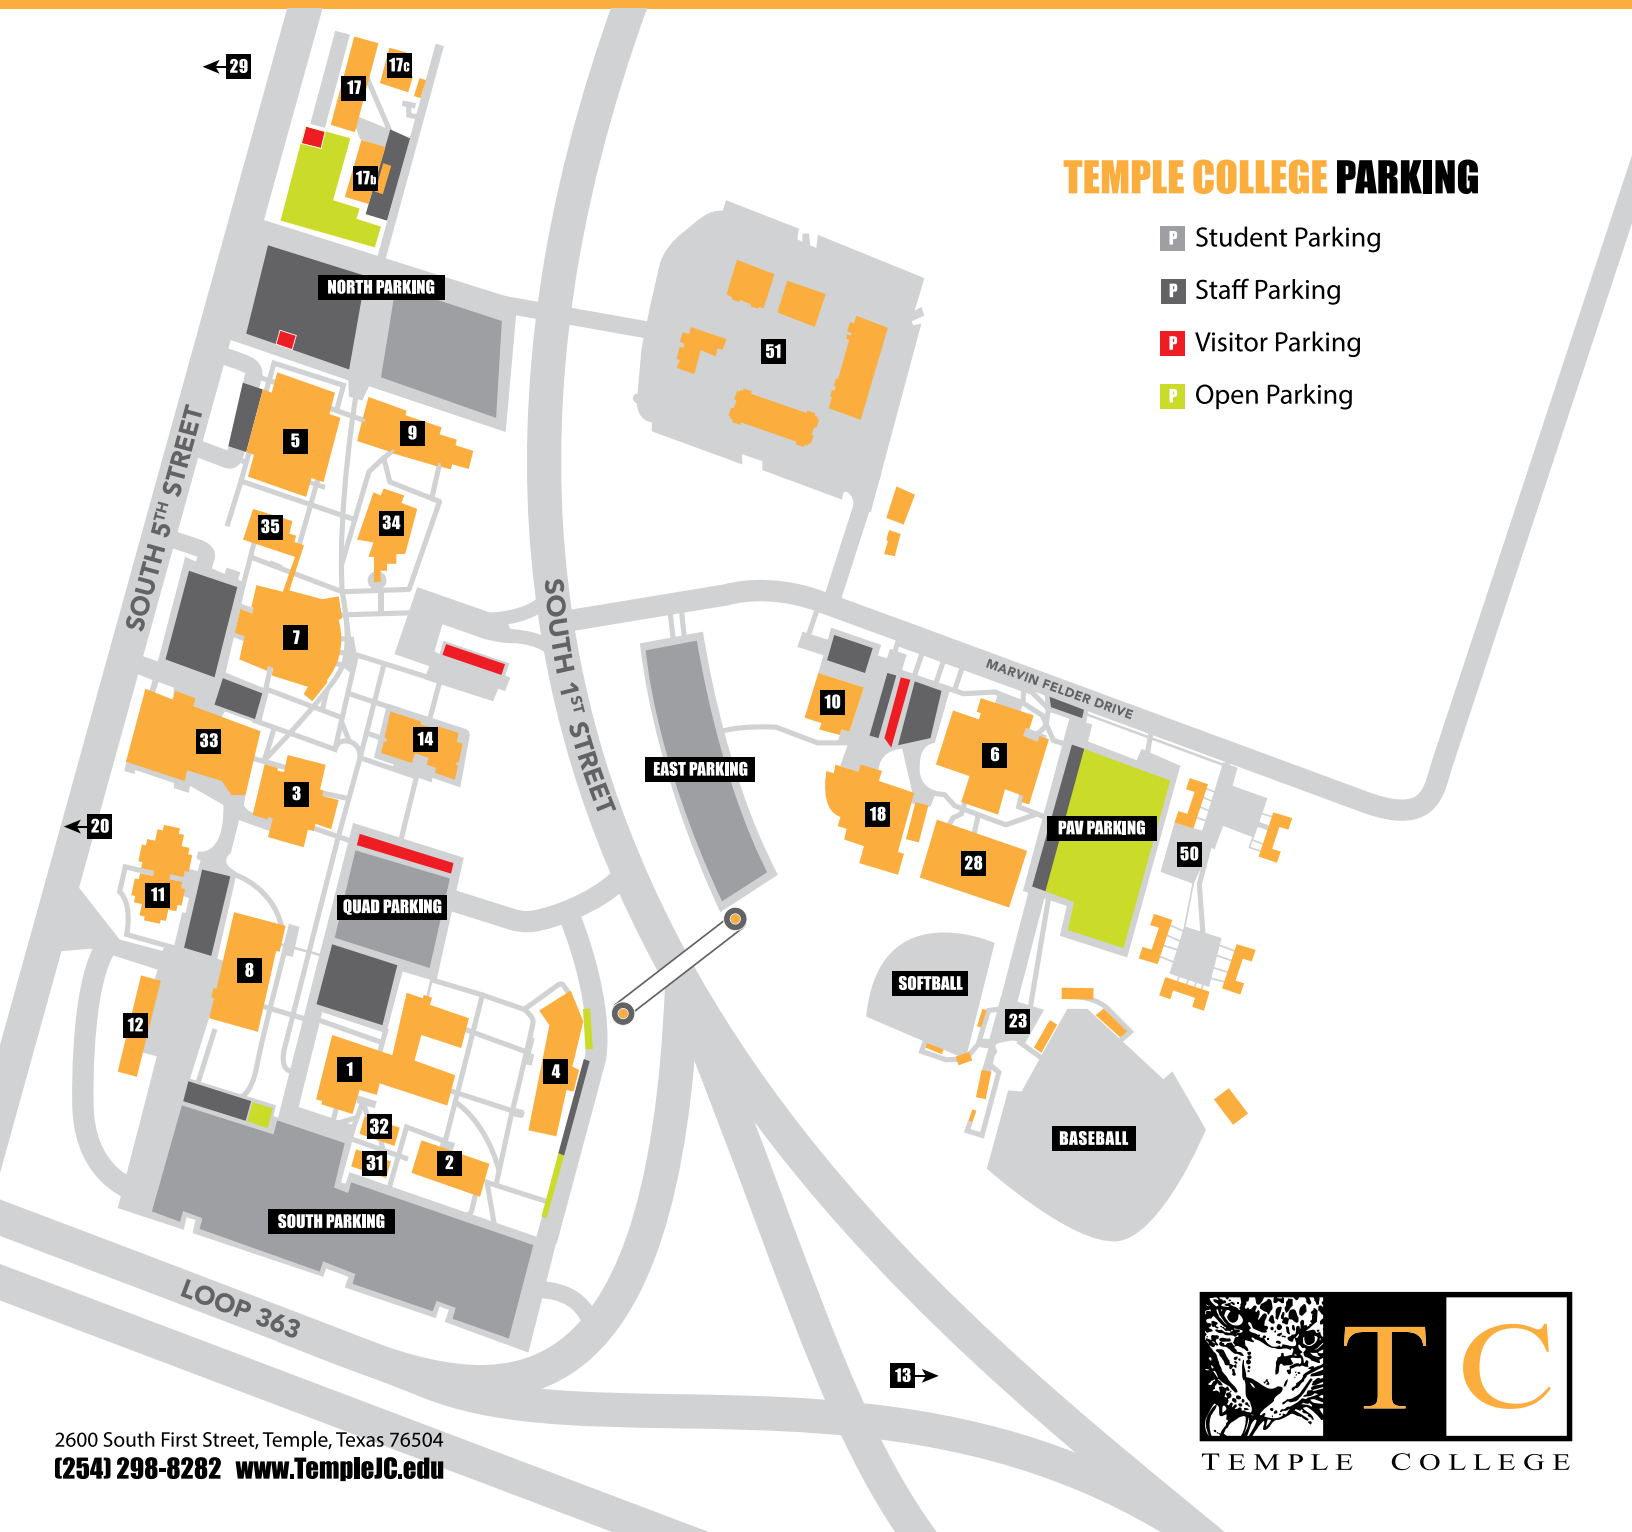

Campus MAP

- | | | |
|--|---|---|
| 34 Academic Center (AC) | 18 Health Sciences Center (HSC) | 50 Temple College Apartments (TCA) |
| 8 Arnold Student Union (ASU)
Bookstore and Food Court | 4 Hubert M. Dawson Library (HDL) | 29 Texas Bioscience Institute (TBI) |
| 2 Berry Hall (BBH)
Business and Continuing Education (BCE) | 1 Instructional Services Center (ISC) | 20 Trantum Tennis Center (TTC) |
| 35 Carpenter Rehearsal Hall (CRH) | 12 Maintenance Building (MNT) | 32 TRIO Center |
| 23 Danny Scott Sports Complex (SSC) | 9 Marc A. Nigliazzo Administration Building (ADM) | 51 University Courtyard Apartments (UCA) |
| 10 Dell Martin Nursing Education Center (NEC) | 7 Mary Alice Marshall Performing Arts Center (PAC) | 17 Visual Arts Complex (VAC) |
| 13 EWCHEC-Hutto (EHUT) | 11 Math and Biomedical Science (MBS) | 17c Mail Room/Computer Storage |
| 13 EWCHEC-Taylor (EWHC) | 3 Newton Science Building (NSB) | 5 Watson Technical Center (WTC) |
| 6 Health and Physical Education Center (HPE) | 14 One College Centre (OCC) | 31 Writing Center |
| | 28 Pavilion (PAV) | |
| | 33 Science Laboratory Building (SLB) | |

TEMPLE COLLEGE PARKING

- P Student Parking
- P Staff Parking
- P Visitor Parking
- P Open Parking