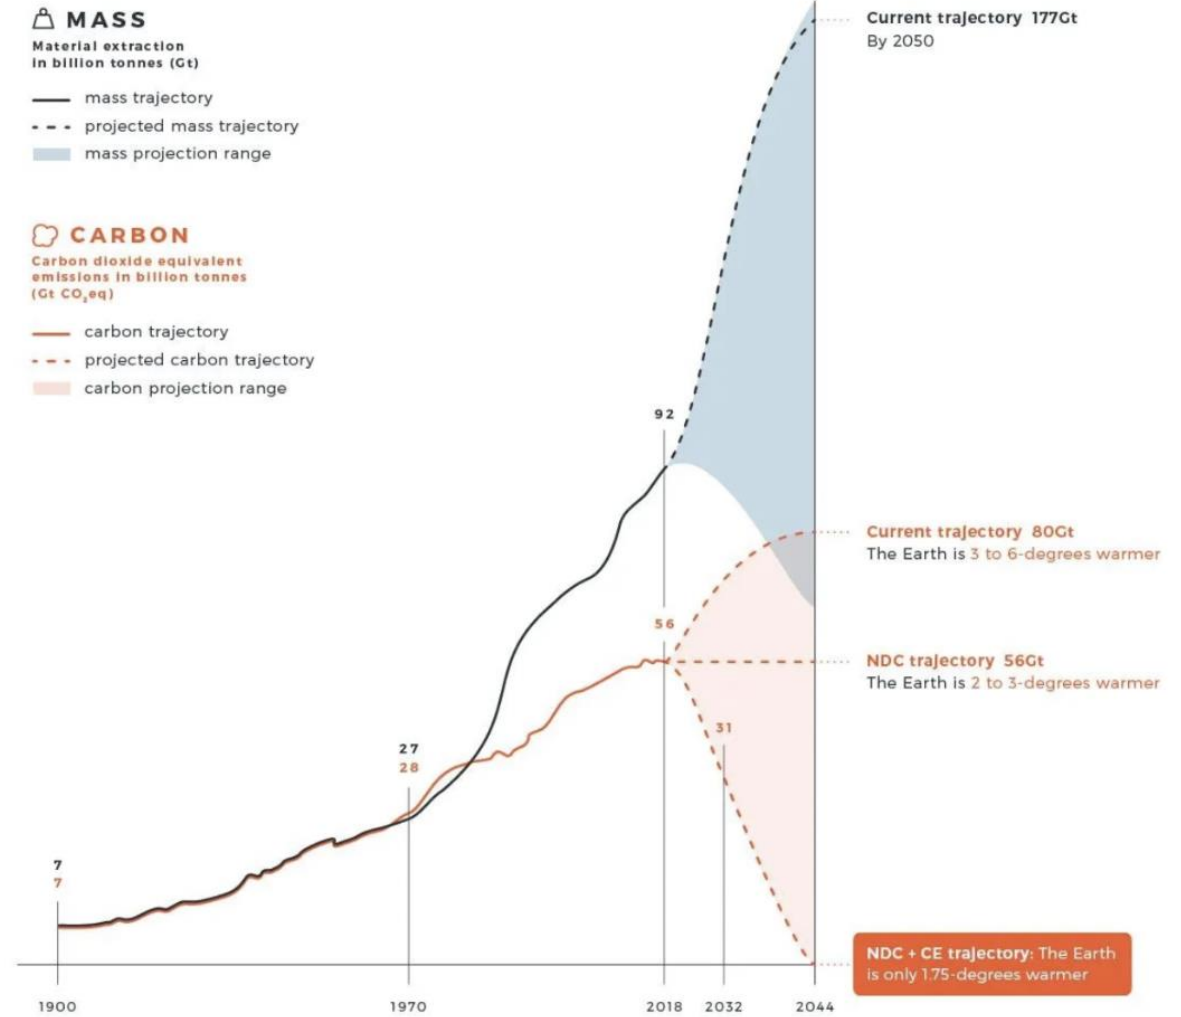

THE GLOBAL GOALS

For Sustainable Development

2024 Top Risks over a 10-year period

1. Extreme weather events
2. Critical change to Earth systems
3. Biodiversity loss and ecosystem collapse
4. Natural resource shortages
5. Misinformation and disinformation

RISK – TRIPLE CRISIS

United Nations

- Climate Crisis
- Biodiversity Loss-Ecological Crisis
- Pollution

WARMING OF THE PLANET

MATERIAL CONSUMPTION

MATERIAL EXTRACTION & GHG TRAJECTORY

RECOMMENDATIONS

- Appoint a District Environment Officer-DEO
- Appoint a Club Environment Officer
- Events; make them green- Use ESRAG Green Event Handbook