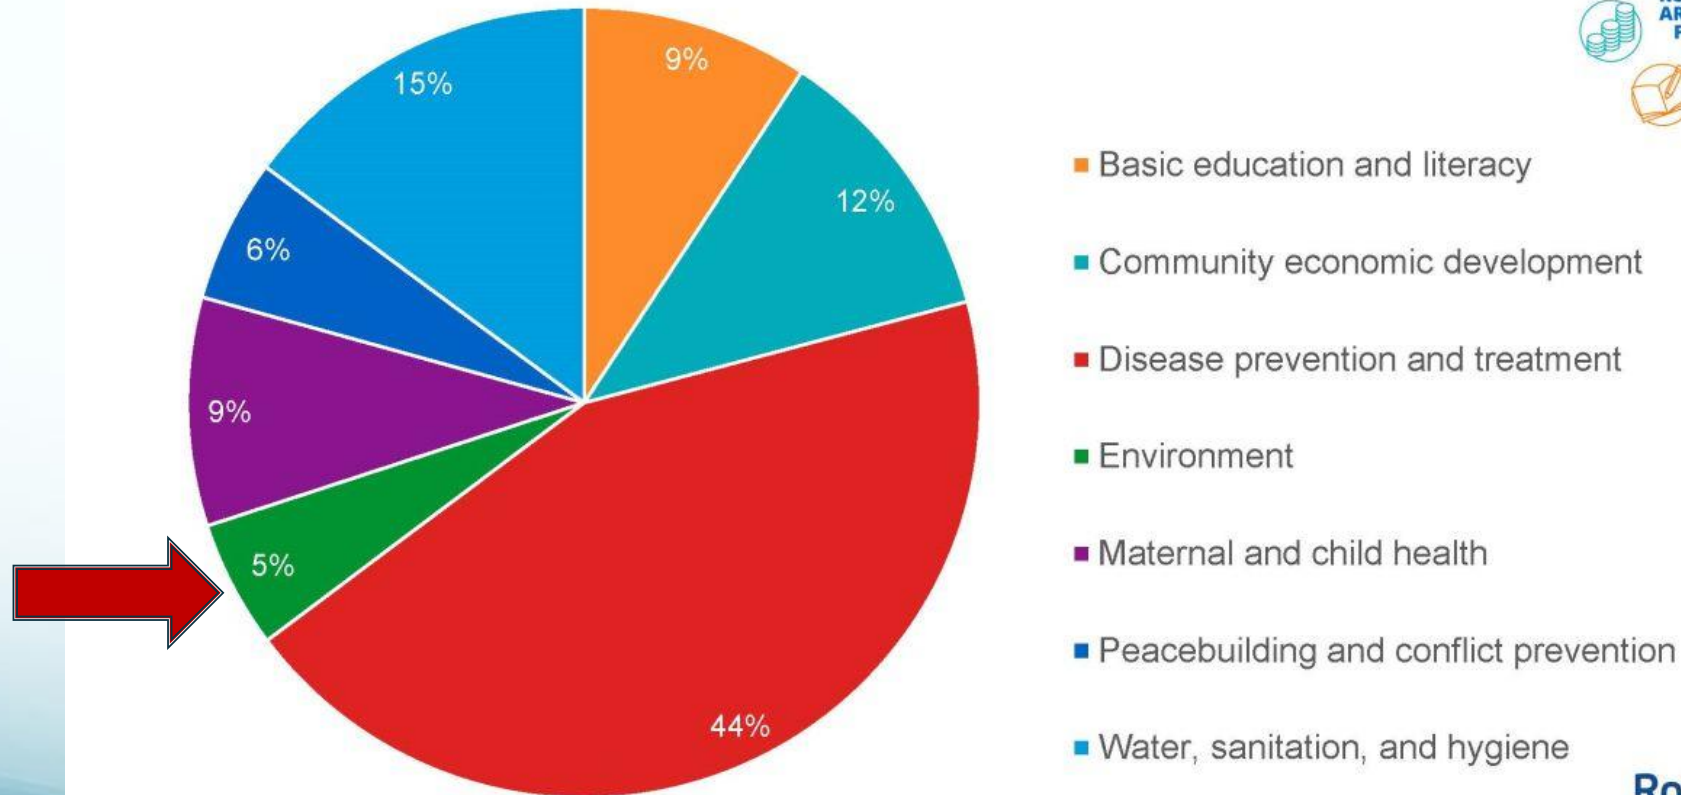

GLOBAL GRANTS

RY2022-23 GLOBAL GRANTS BY AREA OF FOCUS