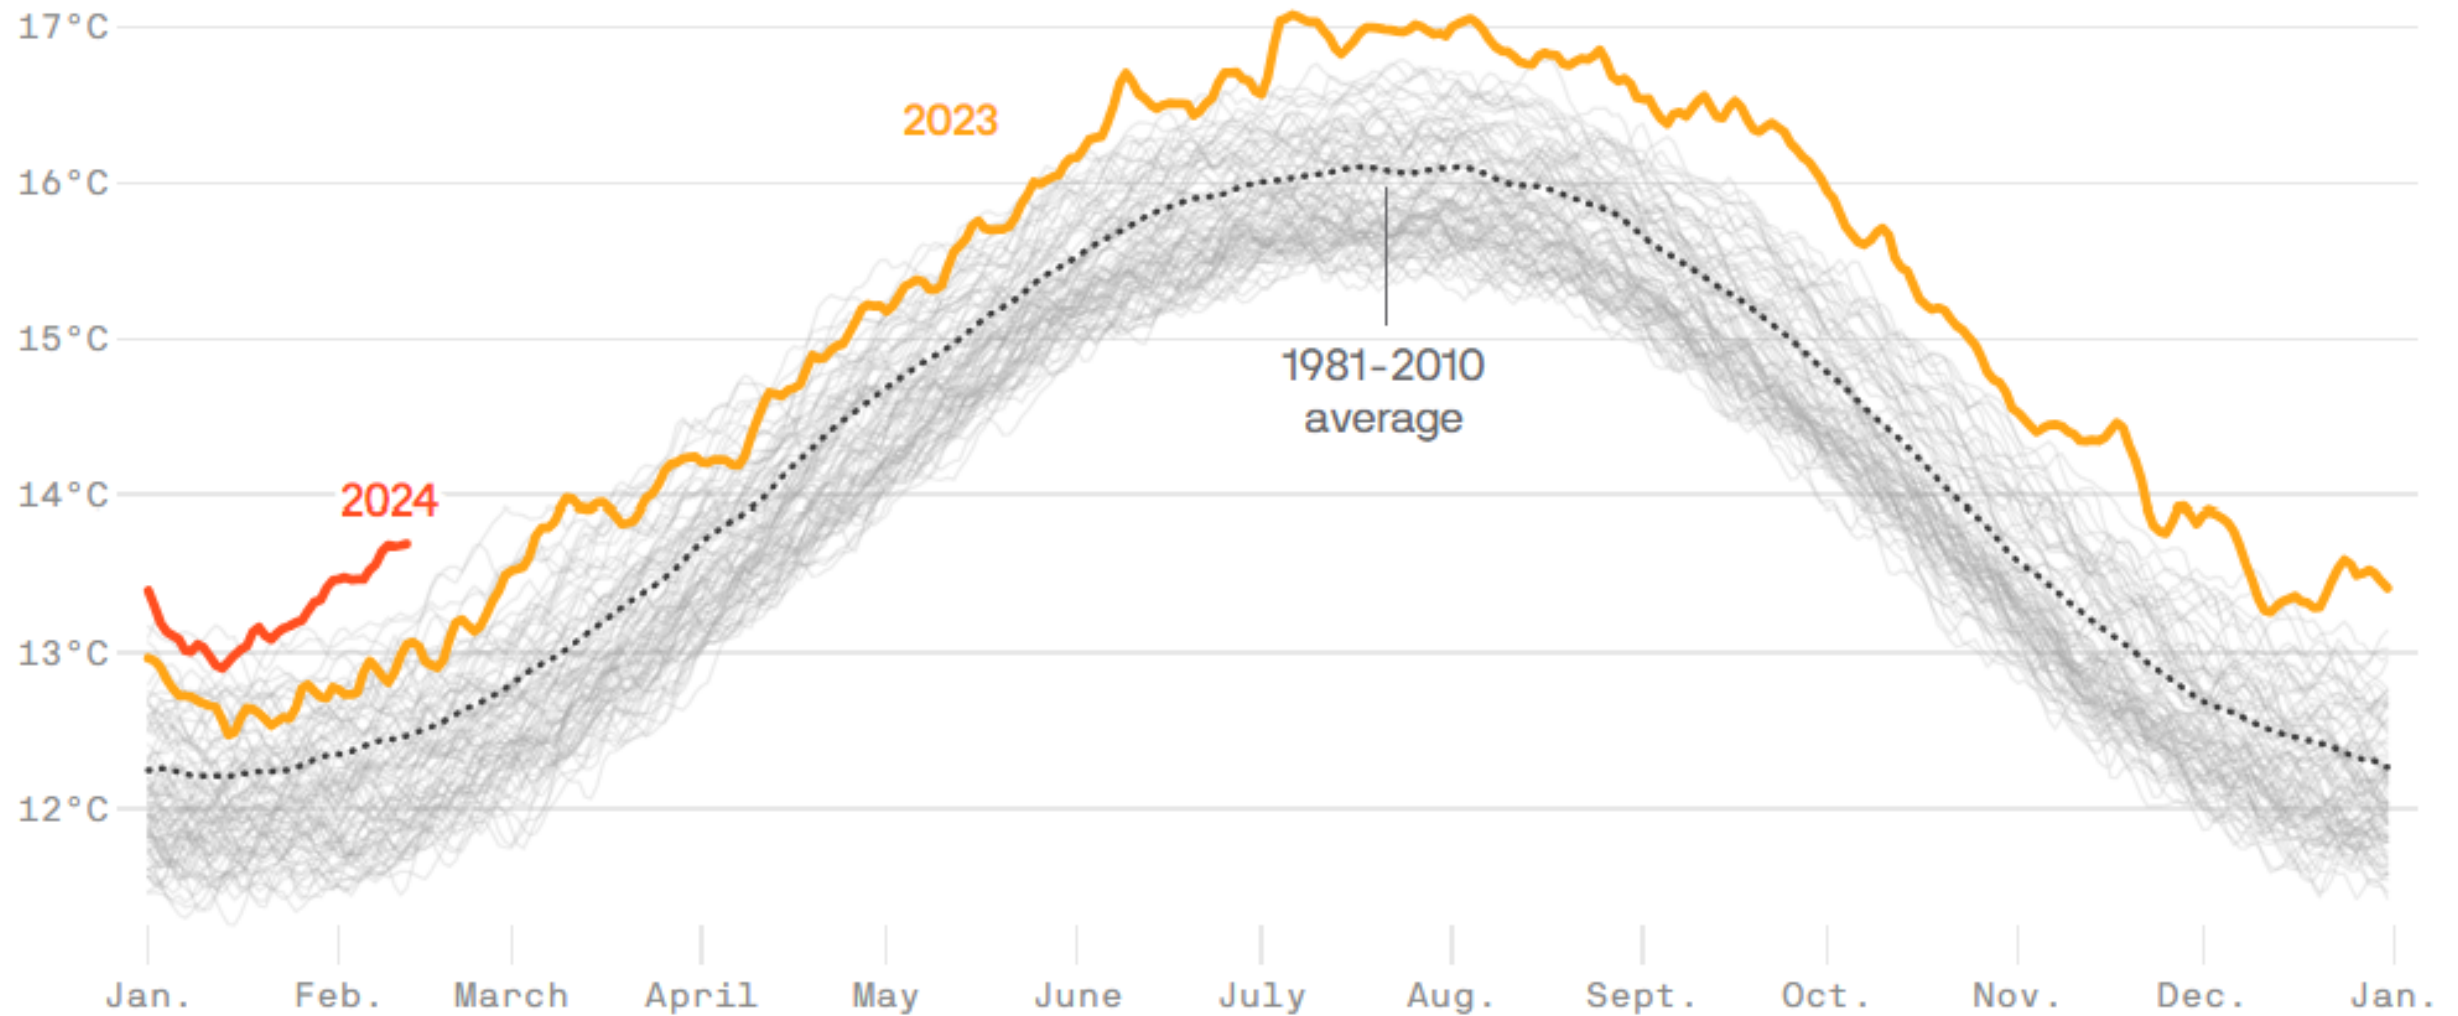

WARMING OF THE PLANET