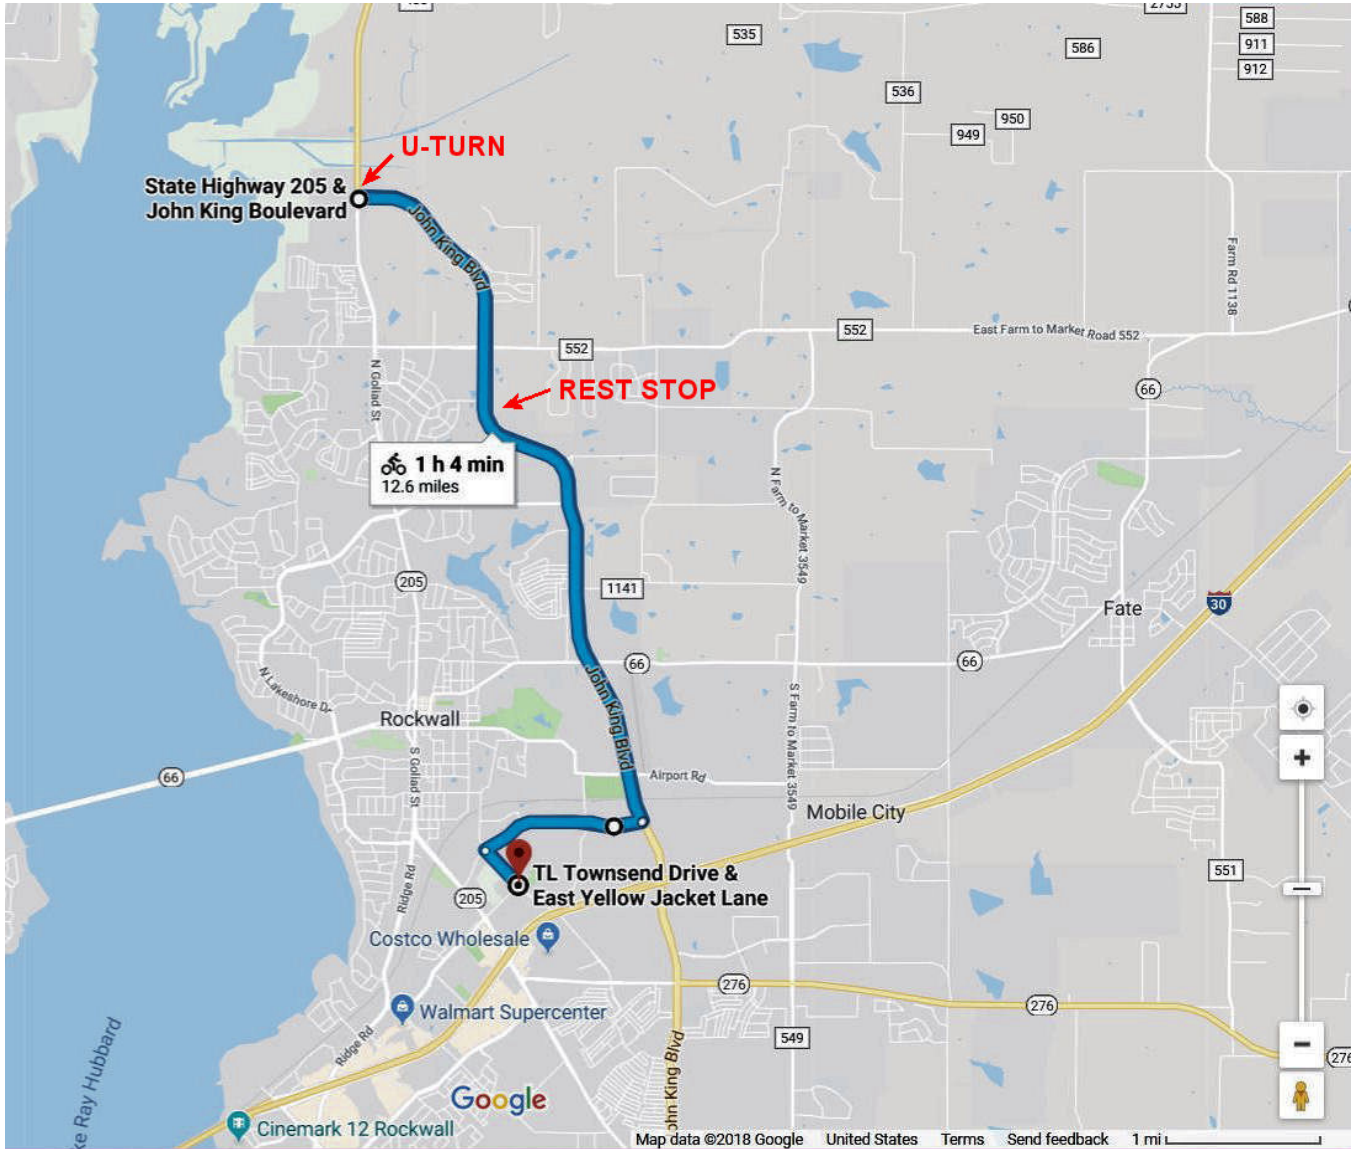

Rockwall, Texas 75087

USA

The 32nd annual Hot Rocks Bike Ride will take place on Saturday, August 11, 2018. Red Route 1, a 56 mile course, starts at 7:30am, the remaining Blue Route 2, a 42 mile, and Yellow Route 3, a 12 mile course, and Yellow Rout 3A, a 24 mile courses all starting at 8:10 AM. Each ride starts at Rockwall's Wilkerson-Sanders Stadium, located at 1215 TL Townsend Drive near the intersection with Yellow Jacket Lane in Rockwall, Texas. Cash prizes will be awarded to the top three (3) male and female finishers. The event is sponsored by the Rockwall Rotary Club and proceeds provide college scholarships to graduates of Rockwall and Rockwall-Heath High Schools.

TO REGISTER GOTO WEBSITE ABOVE

Packet Pick-up on Friday, August 10th at either location:

Plano Cycling, located at 605 18th Street, Plano, TX or

Rockwall Cycling, located at 939 I-30, Rockwall, TX

Parking: Look for parking attendants around Wilkinson-Saunders Memorial Stadium.

6:00am Registration Opens

7:30am Route 1-Red (56 Miles) begins

8:10am Route 2-Blue (42 Miles) begins

8:10am Routes 3 & 3A-Yellow (12.6 Miles, repeat route for 24 Miles) begins

Lunch provided after your ride is complete, cost included with registration

After Party at the Londoner, which is located at 308 N. Fannin Street, Rockwall, TX

ROUTE 3 MAP

DETAIL DIRECTIONS & GPS OF TURNS

T L Townsend Dr & E Yellow Jacket Ln

START Line of Hot Rocks Bike Ride Go North to Justin Rd